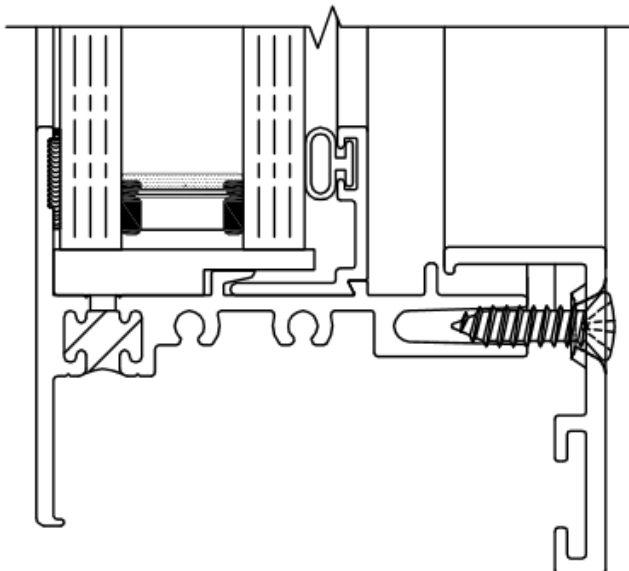

Wintech Lite Kits and View Ports

Standard Performance

Light Kits
Below 5" W.C.

Available sizes and glazing types

<u>Frame depths</u>	<u>Sizes</u>	<u>Glass types</u>
1"	6" x 6"	1/4" clear annealed
1 1/2"	8" x 8"	1/4" tempered
1 11/16"	10" x 10"	1/4" wire
1 3/4"	12" x 12"	1/4" polycarbonate
1 13/16"		1" insulated
1 7/8"		clear x wire
2"		clear x clear
2 3/8"		wire x wire
2 1/2"		poly x poly
2 3/4"		
3"		
3 13/16"		
4"		

Notes:

- 1) There are standard and custom combinations of the above Frame depths, sizes and glazing types, please call for availability and lead time,
- 2) 6" x 6" light kits are not available with tempered glass.
- 3) Custom sizes are available upon request

High Performance

View Ports
Up to 20" W.C.

Available sizes and glazing types

<u>Frame depths</u>	<u>Sizes</u>	<u>Glass types</u>
2"	6" x 6"	1/4" clear annealed
3"	8" x 8"	1/4" tempered
4"	8" x 12"	1/4" wire
	12" x 12"	1/4" polycarbonate
		1" insulated
		clear x wire
		clear x clear
		wire x wire
		poly x poly