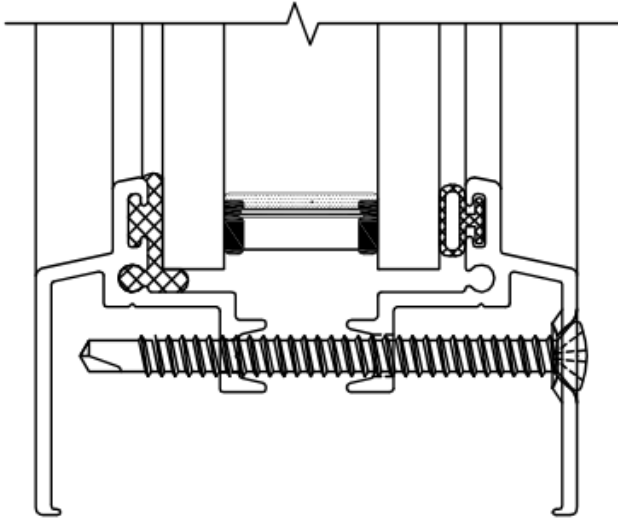

Wintech Lite Kits and View Ports

Standard Performance

Light Kits
Below 5" W.C.

Available sizes and glazing types

<u>Frame depths</u>	<u>Sizes</u>	<u>Glass types</u>
1"	6" x 6"	1/4" clear annealed
1 1/2"	8" x 8"	1/4" tempered
1 11/16"	10" x 10"	1/4" wire
1 3/4"	12" x 12"	1/4" polycarbonate
1 13/16"		1" insulated
1 7/8"		clear x wire
2"		clear x clear
2 3/8"		wire x wire
2 1/2"		poly x poly
2 3/4"		
3"		
3 13/16"		
4"		

Notes:

- 1) There are standard and custom combinations of the above Frame depths, sizes and glazing types, please call for availability and lead time,
- 2) 6" x 6" light kits are not available with tempered glass.
- 3) Custom sizes are available upon request

High Performance

View Ports
Up to 20" W.C.

Available sizes and glazing types

<u>Frame depths</u>	<u>Sizes</u>	<u>Glass types</u>
2"	6" x 6"	1/4" clear annealed
3"	8" x 8"	1/4" tempered
4"	8" x 12"	1/4" wire
	12" x 12"	1/4" polycarbonate
		1" insulated
		clear x wire
		clear x clear
		wire x wire
		poly x poly