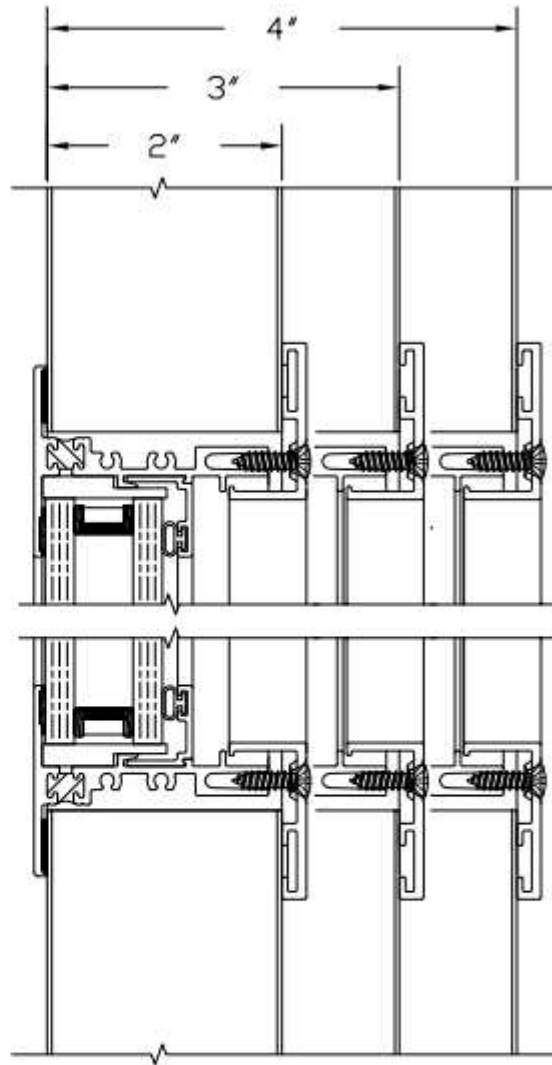

NEW STYLE VIEW PORTS

FEATURES & BENEFITS

- 2", 3" and 4" frame depths
- Built and Glazed like a window
- Tested to 20" Water Column
- Thermal or non-thermal framing
- Monolithic or insulating glass options
- High heat version upon request
- Custom sizes upon request