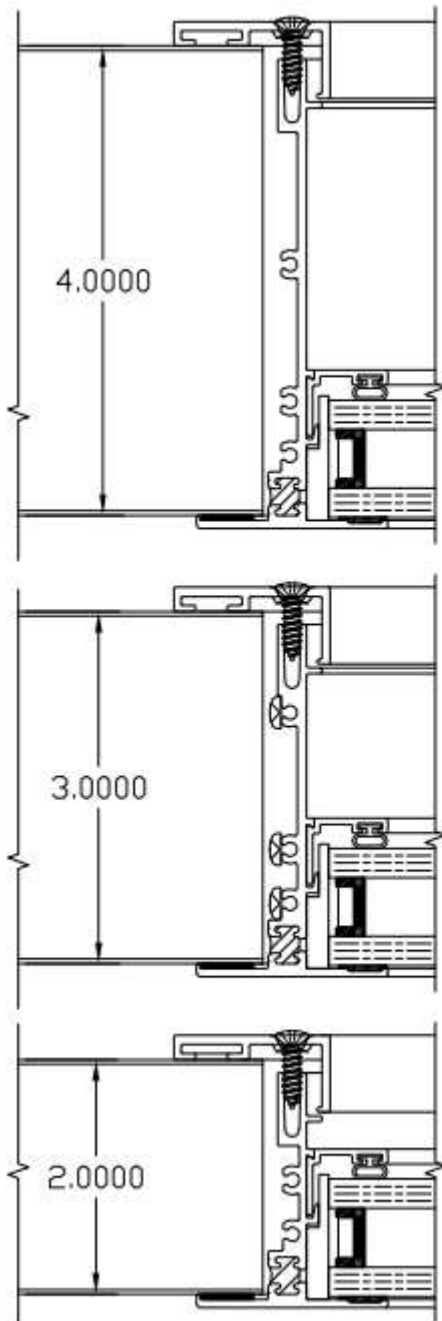

NEW STYLE VIEW PORTS

FEATURES & BENEFITS

- 2", 3" and 4" frame depths
- Built and Glazed like a window
- Tested to 20" Water Column
- Thermal or non-thermal framing
- Monolithic or insulating glass options
- High heat version upon request
- Custom sizes upon request