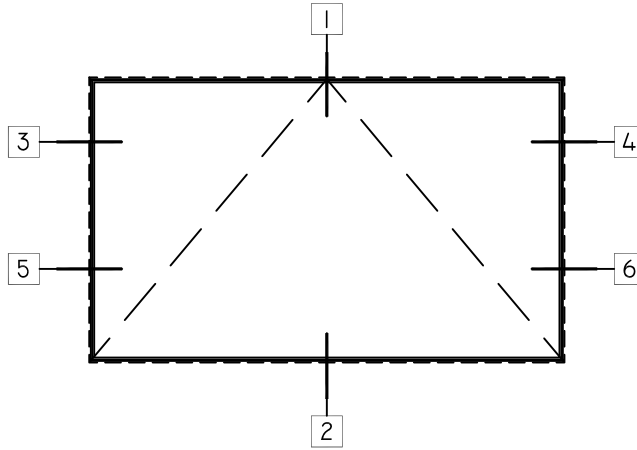

WINTECH
An Employee Owned Company

Z-VENT - PROJECT OUT W/ ROTO

3 PO LEFT JAMB
Z-VENT

4 PO RIGHT JAMB
Z-VENT

1 PO HEAD
Z-VENT

5 PO LEFT JAMB
Z-VENT

6 PO RIGHT JAMB
Z-VENT

2 PO SILL
Z-VENT