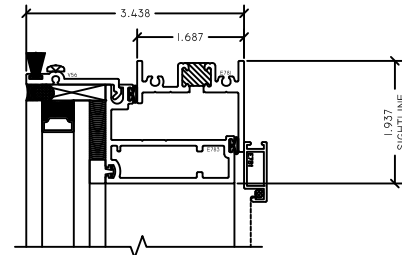

WINTECH
An Employee Owned Company

Z-VENT - PROJECT OUT W/ ROTO

3 PO LEFT JAMB
Z-VENT

4 PO RIGHT JAMB
Z-VENT

1 PO HEAD
Z-VENT

5 PO LEFT JAMB
Z-VENT

6 PO RIGHT JAMB
Z-VENT

2 PO SILL
Z-VENT