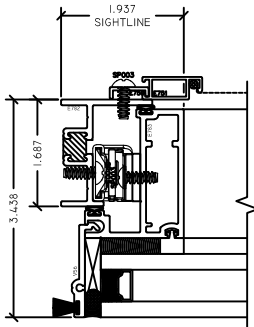

WINTECH
An Employee Owned Company

Z-VENT - PROJECT OUT W/ ROTO

3 PO LEFT JAMB
Z-VENT

4 PO RIGHT JAMB
Z-VENT

1 PO HEAD
Z-VENT

5 PO LEFT JAMB
Z-VENT

6 PO RIGHT JAMB
Z-VENT

2 PO SILL
Z-VENT