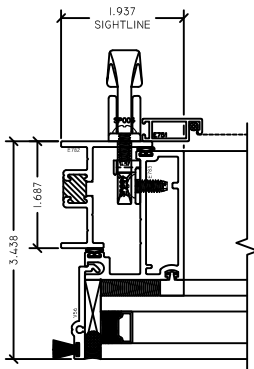

WINTECH
An Employee Owned Company

Z-VENT - PROJECT OUT W/ ROTO

3 PO LEFT JAMB
Z-VENT

4 PO RIGHT JAMB
Z-VENT

1 PO HEAD
Z-VENT

5 PO LEFT JAMB
Z-VENT

6 PO RIGHT JAMB
Z-VENT

2 PO SILL
Z-VENT