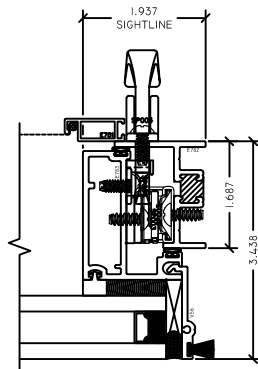

WINTECH
An Employee Owned Company

Z-VENT - PROJECT OUT W/ ROTO

3 PO LEFT JAMB
Z-VENT

4 PO RIGHT JAMB
Z-VENT

1 PO HEAD
Z-VENT

5 PO LEFT JAMB
Z-VENT

6 PO RIGHT JAMB
Z-VENT

2 PO SILL
Z-VENT