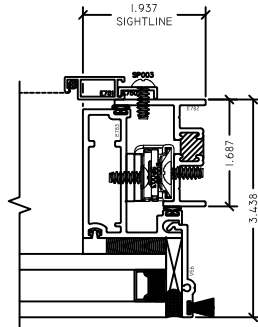

WINTECH
An Employee Owned Company

Z-VENT - PROJECT OUT W/ ROTO

3 PO LEFT JAMB
Z-VENT

4 PO RIGHT JAMB
Z-VENT

1 PO HEAD
Z-VENT

5 PO LEFT JAMB
Z-VENT

6 PO RIGHT JAMB
Z-VENT

2 PO SILL
Z-VENT