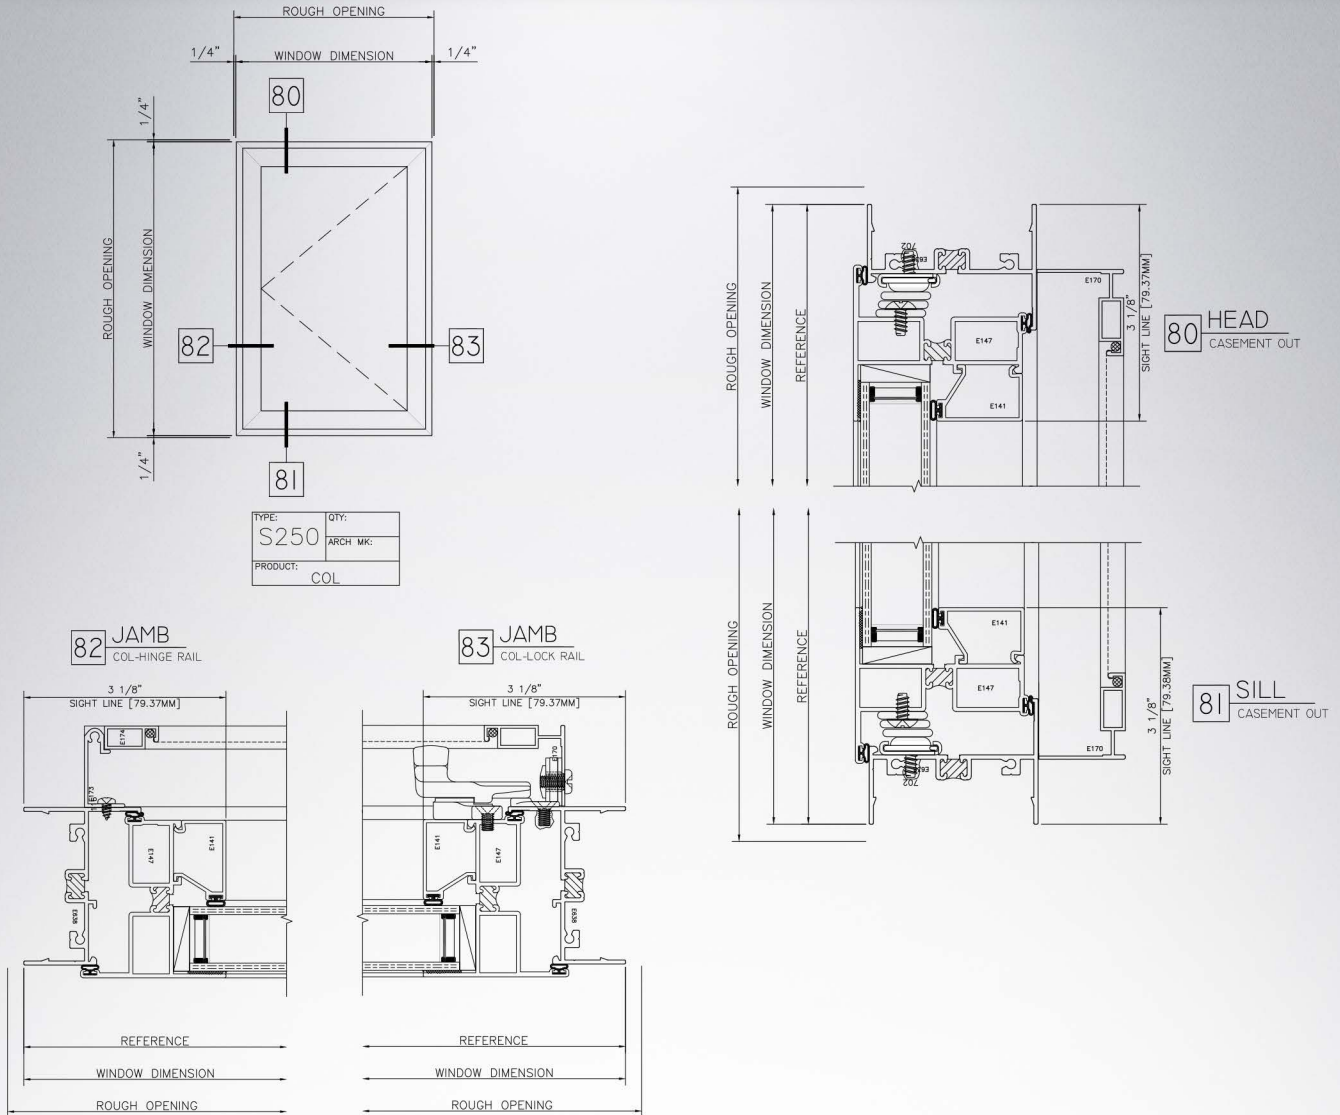

WINTECH
An Employee Owned Company

SERIES 220

CASEMENT WINDOW

WinTech's Series 220 aluminum casement window is a 2 1/2" thermally broken frame depth system. The Series 220 casement is offered in both out-swing and in-swing styles and is AAMA tested and rated to CW60. With multiple glazing options, finish options, and installation accessories, the Series 220 is perfect for many architectural needs, including office space, housing, or city and government buildings. When you need a great performing window and must stay in your budget, look no further. The Series 220 is the answer.

SERIES 220 CASEMENT WINDOW

Glazing Options

- Maximum Glazing Pocket 5/8"
- Single Glazing Option

Finish Capabilities

- Clear and Dark Bronze Anodized
 - Additional anodize options available upon request
- AAMA 2603, 2604, and 2605 Painted
 - Custom color match available upon request

Structural Test

| Product Type | Test Protocol | Product Designation | Test Size | Design Pressure | Structural Test Pressure | Air Infiltration | Water Resistance Test Pressure |
|--------------|---------------|---------------------|-----------|-----------------|--------------------------|------------------|--------------------------------|
| COL-FX-COR | AAMA 11 | CW - PG60 | 99x60 | 60 psf | 90 psf | 0.06 | 15 psf |