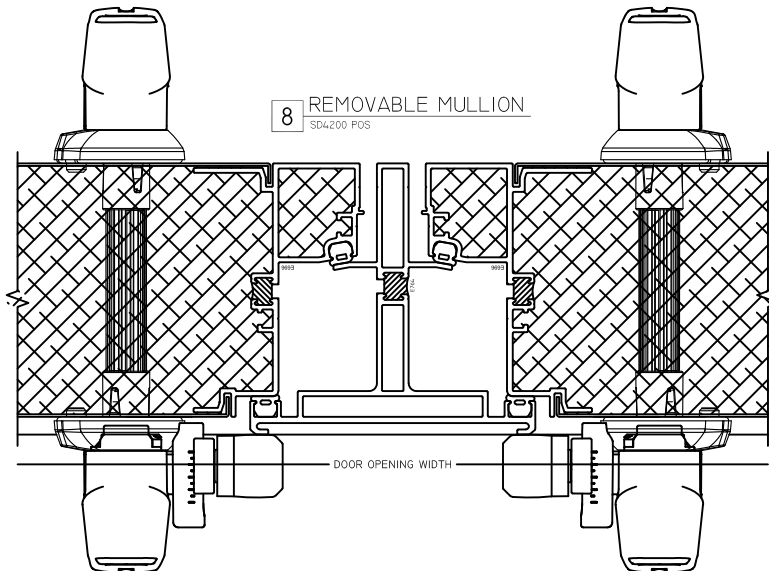

WINTECH
An Employee Owned Company

SD4200 POSITIVE / INSWING

3 HEAD
SD4200 POS

4 SILL
SD4200 POS

SD4200 POSITIVE / INSWING TWIN WITH APPLIED MULLION

6 HEAD
 SD4200 POS

5 APPLIED MULLION
 SD4200 POS

7 SILL
 SD4200 POS

W INTECH
An Employee Owned Company

SD4200 POSITIVE / INSWING TWIN WITH REMOVABLE MULLION

SD4200 POSITIVE / INSWING INSULATE GLASS VIEWPORT