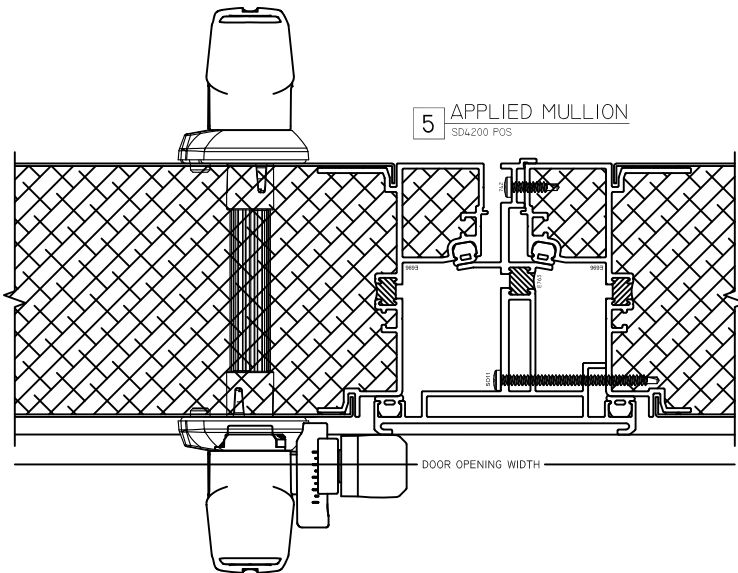

WINTECH
An Employee Owned Company

SD4200 POSITIVE / INSWING

3 HEAD
SD4200 POS

4 SILL
SD4200 POS

SD4200 POSITIVE / INSWING TWIN WITH APPLIED MULLION

6 HEAD
 SD4200 POS

5 APPLIED MULLION
 SD4200 POS

7 SILL
 SD4200 POS

W INTECH
An Employee Owned Company

SD4200 POSITIVE / INSWING TWIN WITH REMOVABLE MULLION

SD4200 POSITIVE / INSWING INSULATE GLASS VIEWPORT