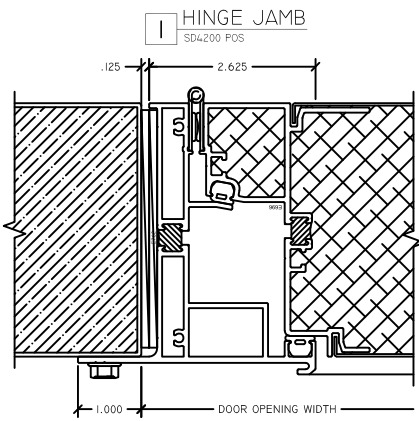

WINTECH
An Employee Owned Company

SD4200 POSITIVE / INSWING

3 HEAD
SD4200 POS

4 SILL
SD4200 POS

SD4200 POSITIVE / INSWING TWIN WITH APPLIED MULLION

6 HEAD
 SD4200 POS

5 APPLIED MULLION
 SD4200 POS

7 SILL
 SD4200 POS

W INTECH
An Employee Owned Company

SD4200 POSITIVE / INSWING TWIN WITH REMOVABLE MULLION

SD4200 POSITIVE / INSWING INSULATE GLASS VIEWPORT