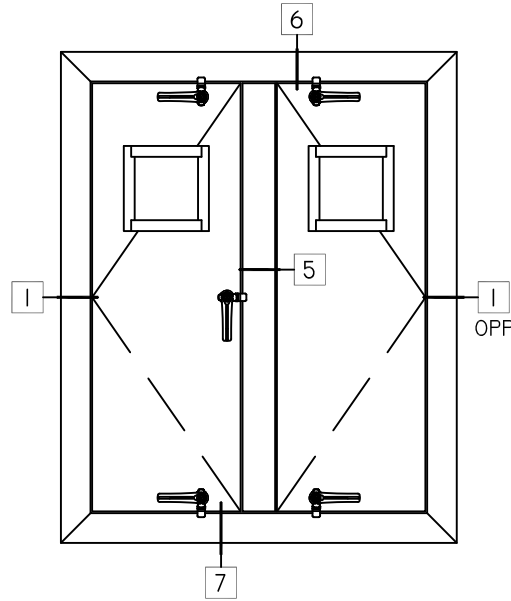

WINTECH
An Employee Owned Company

SD4200 POSITIVE / INSWING

3 HEAD
SD4200 POS

4 SILL
SD4200 POS

SD4200 POSITIVE / INSWING TWIN WITH APPLIED MULLION

6 HEAD
 SD4200 POS

5 APPLIED MULLION
 SD4200 POS

7 SILL
 SD4200 POS

W INTECH
An Employee Owned Company

SD4200 POSITIVE / INSWING TWIN WITH REMOVABLE MULLION

SD4200 POSITIVE / INSWING INSULATE GLASS VIEWPORT