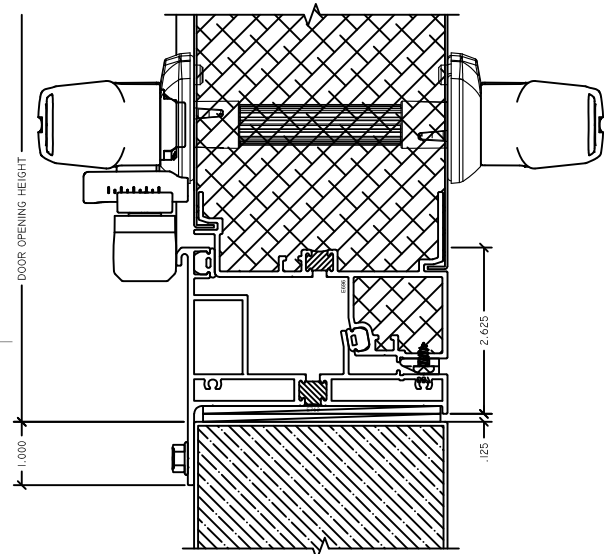

WINTECH
An Employee Owned Company

SD4200 POSITIVE / INSWING

3 HEAD
SD4200 POS

4 SILL
SD4200 POS

SD4200 POSITIVE / INSWING TWIN WITH APPLIED MULLION

6 HEAD
 SD4200 POS

5 APPLIED MULLION
 SD4200 POS

7 SILL
 SD4200 POS

W INTECH
An Employee Owned Company

SD4200 POSITIVE / INSWING TWIN WITH REMOVABLE MULLION

SD4200 POSITIVE / INSWING INSULATE GLASS VIEWPORT