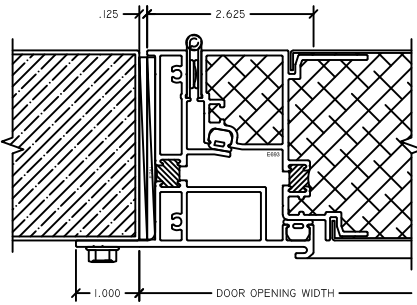

WINTECH
An Employee Owned Company

SD3200 POSITIVE / INSWING

1 HINGE JAMB
SD3200 POS

2 LOCK JAMB
SD3200 POS

3 HEAD
SD3200 POS

4 SILL
SD3200 POS

SD3200 POSITIVE / INSWING TWIN WITH APPLIED MULLION

6 HEAD
SD3200 POS

5 APPLIED MULLION
SD3200 POS

7 SILL
SD3200 POS

SD3200 POSITIVE / INSWING TWIN WITH REMOVABLE MULLION

3 HEAD
 SD3200 POS

4 SILL
 SD3200 POS

SD3200 POSITIVE / INSWING INSULATE GLASS VIEWPORT

11 VP HEAD
 SD3200 POS