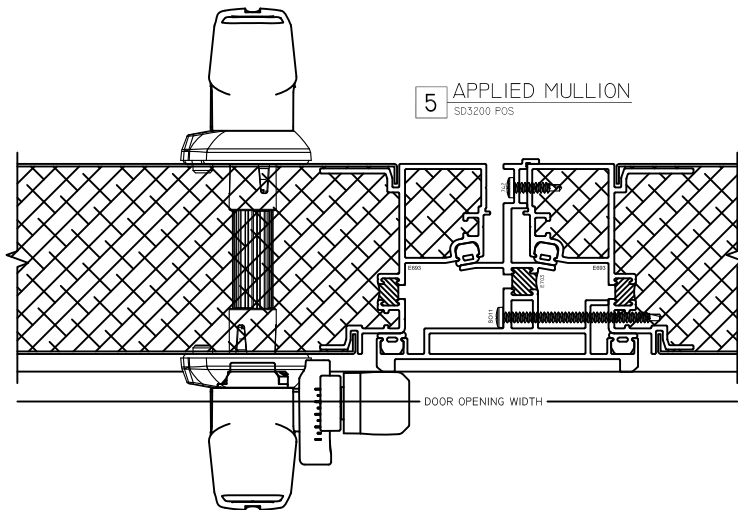

WINTECH
An Employee Owned Company

SD3200 POSITIVE / INSWING

1 HINGE JAMB
SD3200 POS

2 LOCK JAMB
SD3200 POS

3 HEAD
SD3200 POS

4 SILL
SD3200 POS

SD3200 POSITIVE / INSWING TWIN WITH APPLIED MULLION

6 HEAD
SD3200 POS

5 APPLIED MULLION
SD3200 POS

7 SILL
SD3200 POS

SD3200 POSITIVE / INSWING TWIN WITH REMOVABLE MULLION

3 HEAD
 SD3200 POS

4 SILL
 SD3200 POS

SD3200 POSITIVE / INSWING INSULATE GLASS VIEWPORT

11 VP HEAD
 SD3200 POS

12 VP SILL
 SD3200 POS