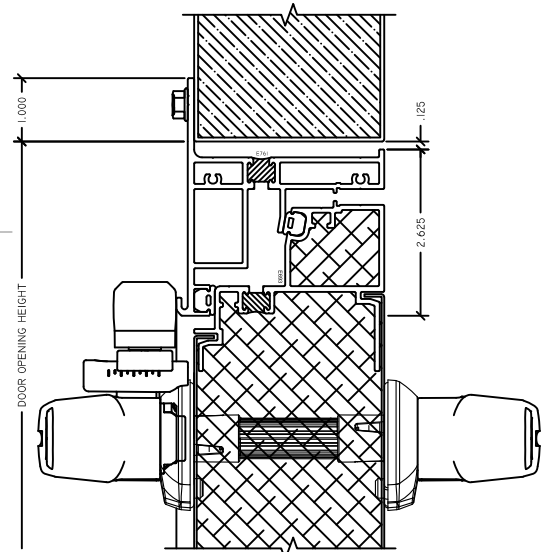

WINTECH
An Employee Owned Company

SD3200 POSITIVE / INSWING

1 HINGE JAMB
SD3200 POS

2 LOCK JAMB
SD3200 POS

3 HEAD
SD3200 POS

4 SILL
SD3200 POS

SD3200 POSITIVE / INSWING TWIN WITH APPLIED MULLION

6 HEAD
SD3200 POS

5 APPLIED MULLION
SD3200 POS

7 SILL
SD3200 POS

SD3200 POSITIVE / INSWING TWIN WITH REMOVABLE MULLION

3 HEAD
 SD3200 POS

4 SILL
 SD3200 POS

SD3200 POSITIVE / INSWING INSULATE GLASS VIEWPORT

11 VP HEAD
 SD3200 POS