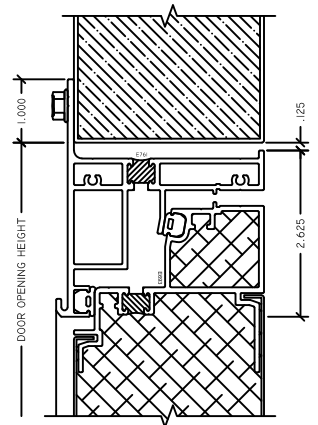

WINTECH
An Employee Owned Company

SD3200 POSITIVE / INSWING

1 HINGE JAMB
SD3200 POS

2 LOCK JAMB
SD3200 POS

3 HEAD
SD3200 POS

4 SILL
SD3200 POS

SD3200 POSITIVE / INSWING TWIN WITH APPLIED MULLION

6 HEAD
SD3200 POS

5 APPLIED MULLION
SD3200 POS

7 SILL
SD3200 POS

SD3200 POSITIVE / INSWING TWIN WITH REMOVABLE MULLION

3 HEAD
 SD3200 POS

4 SILL
 SD3200 POS

SD3200 POSITIVE / INSWING INSULATE GLASS VIEWPORT

11 VP HEAD
 SD3200 POS

12 VP SILL
 SD3200 POS