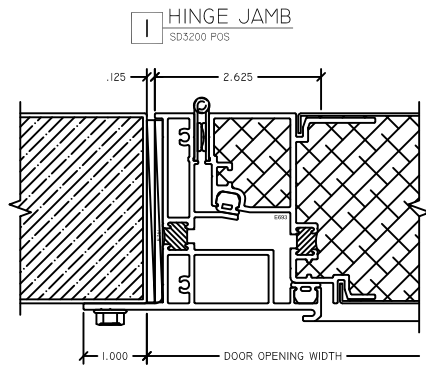

WINTECH
An Employee Owned Company

SD3200 POSITIVE / INSWING

1 HINGE JAMB
SD3200 POS

2 LOCK JAMB
SD3200 POS

3 HEAD
SD3200 POS

4 SILL
SD3200 POS

SD3200 POSITIVE / INSWING TWIN WITH APPLIED MULLION

6 HEAD
SD3200 POS

5 APPLIED MULLION
SD3200 POS

7 SILL
SD3200 POS

SD3200 POSITIVE / INSWING TWIN WITH REMOVABLE MULLION

3 HEAD
 SD3200 POS

4 SILL
 SD3200 POS

SD3200 POSITIVE / INSWING INSULATE GLASS VIEWPORT

11 VP HEAD
 SD3200 POS