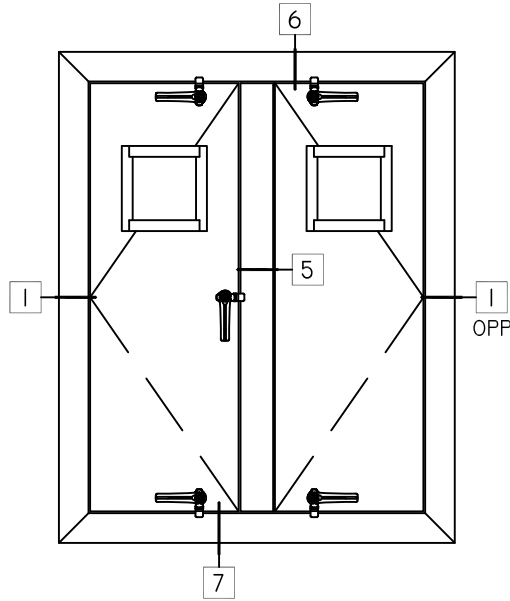

WINTECH
An Employee Owned Company

SD3200 POSITIVE / INSWING

1 HINGE JAMB
SD3200 POS

2 LOCK JAMB
SD3200 POS

3 HEAD
SD3200 POS

4 SILL
SD3200 POS

SD3200 POSITIVE / INSWING TWIN WITH APPLIED MULLION

6 HEAD
SD3200 POS

5 APPLIED MULLION
SD3200 POS

7 SILL
SD3200 POS

SD3200 POSITIVE / INSWING TWIN WITH REMOVABLE MULLION

3 HEAD
 SD3200 POS

4 SILL
 SD3200 POS

SD3200 POSITIVE / INSWING INSULATE GLASS VIEWPORT

11 VP HEAD
 SD3200 POS

12 VP SILL
 SD3200 POS