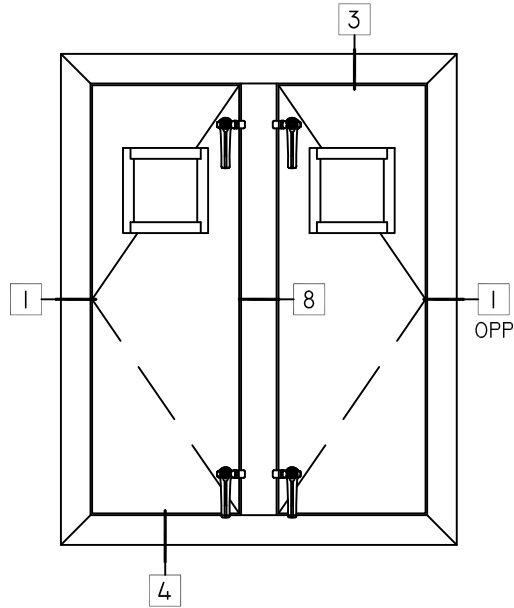

WINTECH
An Employee Owned Company

SD3200 POSITIVE / INSWING

1 HINGE JAMB
SD3200 POS

2 LOCK JAMB
SD3200 POS

3 HEAD
SD3200 POS

4 SILL
SD3200 POS

SD3200 POSITIVE / INSWING TWIN WITH APPLIED MULLION

6 HEAD
SD3200 POS

5 APPLIED MULLION
SD3200 POS

7 SILL
SD3200 POS

SD3200 POSITIVE / INSWING TWIN WITH REMOVABLE MULLION

3 HEAD
 SD3200 POS

4 SILL
 SD3200 POS

SD3200 POSITIVE / INSWING INSULATE GLASS VIEWPORT

11 VP HEAD
 SD3200 POS

12 VP SILL
 SD3200 POS