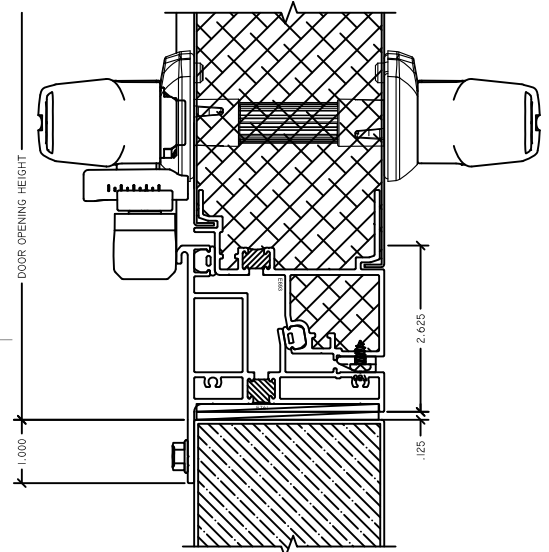

WINTECH
An Employee Owned Company

SD3200 POSITIVE / INSWING

1 HINGE JAMB
SD3200 POS

2 LOCK JAMB
SD3200 POS

3 HEAD
SD3200 POS

4 SILL
SD3200 POS

SD3200 POSITIVE / INSWING TWIN WITH APPLIED MULLION

6 HEAD
SD3200 POS

5 APPLIED MULLION
SD3200 POS

7 SILL
SD3200 POS

SD3200 POSITIVE / INSWING TWIN WITH REMOVABLE MULLION

3 HEAD
 SD3200 POS

4 SILL
 SD3200 POS

SD3200 POSITIVE / INSWING INSULATE GLASS VIEWPORT

11 VP HEAD
 SD3200 POS

12 VP SILL
 SD3200 POS