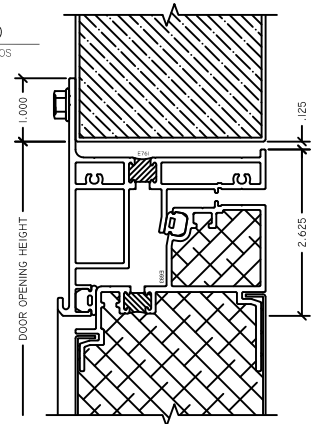

WINTECH
An Employee Owned Company

SD3200 POSITIVE / INSWING

1 HINGE JAMB
SD3200 POS

2 LOCK JAMB
SD3200 POS

3 HEAD
SD3200 POS

4 SILL
SD3200 POS

SD3200 POSITIVE / INSWING TWIN WITH APPLIED MULLION

6 HEAD
SD3200 POS

5 APPLIED MULLION
SD3200 POS

7 SILL
SD3200 POS

SD3200 POSITIVE / INSWING TWIN WITH REMOVABLE MULLION

3 HEAD
 SD3200 POS

4 SILL
 SD3200 POS

SD3200 POSITIVE / INSWING INSULATE GLASS VIEWPORT

11 VP HEAD
 SD3200 POS

12 VP SILL
 SD3200 POS