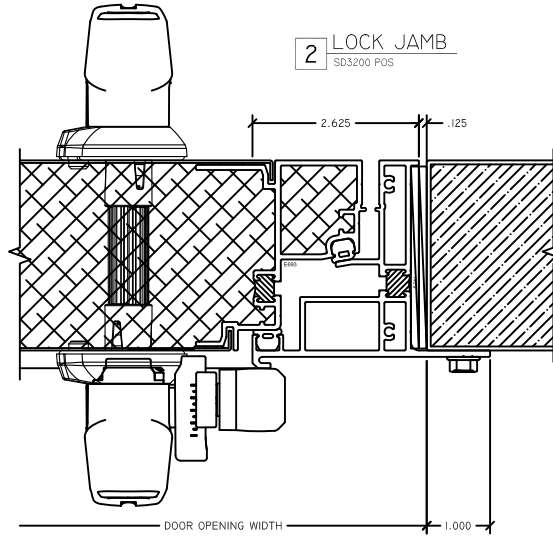

WINTECH
An Employee Owned Company

SD3200 POSITIVE / INSWING

1 HINGE JAMB
SD3200 POS

2 LOCK JAMB
SD3200 POS

3 HEAD
SD3200 POS

4 SILL
SD3200 POS

SD3200 POSITIVE / INSWING TWIN WITH APPLIED MULLION

6 HEAD
SD3200 POS

5 APPLIED MULLION
SD3200 POS

7 SILL
SD3200 POS

SD3200 POSITIVE / INSWING TWIN WITH REMOVABLE MULLION

3 HEAD
 SD3200 POS

4 SILL
 SD3200 POS

SD3200 POSITIVE / INSWING INSULATE GLASS VIEWPORT

11 VP HEAD
 SD3200 POS