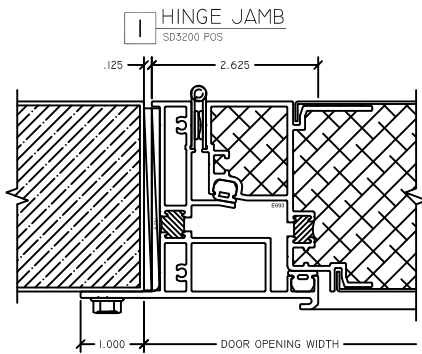

WINTECH
An Employee Owned Company

SD3200 POSITIVE / INSWING

1 HINGE JAMB
SD3200 POS

2 LOCK JAMB
SD3200 POS

3 HEAD
SD3200 POS

4 SILL
SD3200 POS

SD3200 POSITIVE / INSWING TWIN WITH APPLIED MULLION

6 HEAD
SD3200 POS

5 APPLIED MULLION
SD3200 POS

7 SILL
SD3200 POS

SD3200 POSITIVE / INSWING TWIN WITH REMOVABLE MULLION

3 HEAD
 SD3200 POS

4 SILL
 SD3200 POS

SD3200 POSITIVE / INSWING INSULATE GLASS VIEWPORT

11 VP HEAD
 SD3200 POS