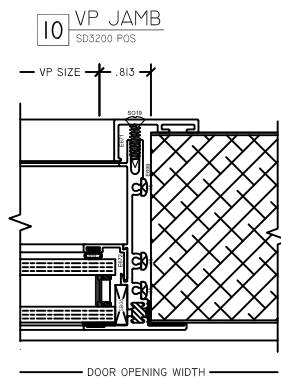

WINTECH
An Employee Owned Company

SD3200 POSITIVE / INSWING

1 HINGE JAMB
SD3200 POS

2 LOCK JAMB
SD3200 POS

3 HEAD
SD3200 POS

4 SILL
SD3200 POS

SD3200 POSITIVE / INSWING TWIN WITH APPLIED MULLION

6 HEAD
SD3200 POS

5 APPLIED MULLION
SD3200 POS

7 SILL
SD3200 POS

SD3200 POSITIVE / INSWING TWIN WITH REMOVABLE MULLION

3 HEAD
 SD3200 POS

4 SILL
 SD3200 POS

SD3200 POSITIVE / INSWING INSULATE GLASS VIEWPORT

11 VP HEAD
 SD3200 POS