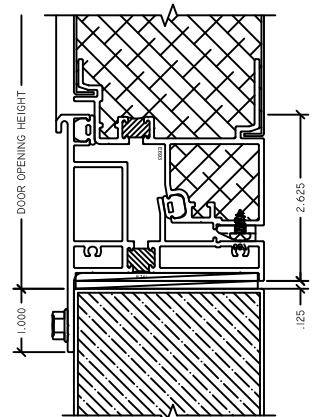

WINTECH
An Employee Owned Company

SD3200 POSITIVE / INSWING

1 HINGE JAMB
SD3200 POS

2 LOCK JAMB
SD3200 POS

3 HEAD
SD3200 POS

4 SILL
SD3200 POS

SD3200 POSITIVE / INSWING TWIN WITH APPLIED MULLION

6 HEAD
SD3200 POS

5 APPLIED MULLION
SD3200 POS

7 SILL
SD3200 POS

SD3200 POSITIVE / INSWING TWIN WITH REMOVABLE MULLION

3 HEAD
 SD3200 POS

4 SILL
 SD3200 POS

SD3200 POSITIVE / INSWING INSULATE GLASS VIEWPORT

11 VP HEAD
 SD3200 POS

12 VP SILL
 SD3200 POS