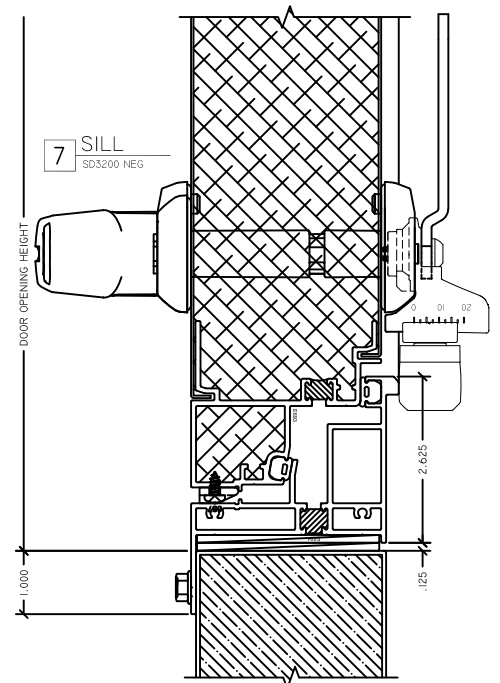

# SD3200 NEGATIVE / OUTSWING

**1** HINGE JAMB  
SD3200 NEG

**2** LOCK JAMB  
SD3200 NEG

**3** HEAD  
SD3200 NEG

**4** SILL  
SD3200 NEG

# SD3200 NEGATIVE / OUTSWING TWIN WITH APPLIED MULLION

# SD3200 NEGATIVE / OUTSWING TWIN WITH REMOVABLE MULLION

**3 HEAD**  
 SD3200 NEG

**8 REMOVABLE MULLION**  
 SD3200 NEG

**4 SILL**  
 SD3200 NEG