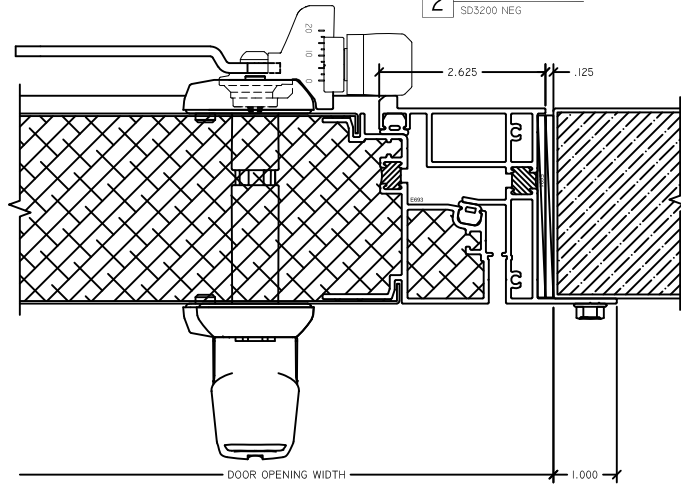

# SD3200 NEGATIVE / OUTSWING

**1** HINGE JAMB  
SD3200 NEG

**2** LOCK JAMB  
SD3200 NEG

**3** HEAD  
SD3200 NEG

**4** SILL  
SD3200 NEG

# SD3200 NEGATIVE / OUTSWING TWIN WITH APPLIED MULLION

# SD3200 NEGATIVE / OUTSWING TWIN WITH REMOVABLE MULLION

**3 HEAD**  
 SD3200 NEG

**8 REMOVABLE MULLION**  
 SD3200 NEG

**4 SILL**  
 SD3200 NEG