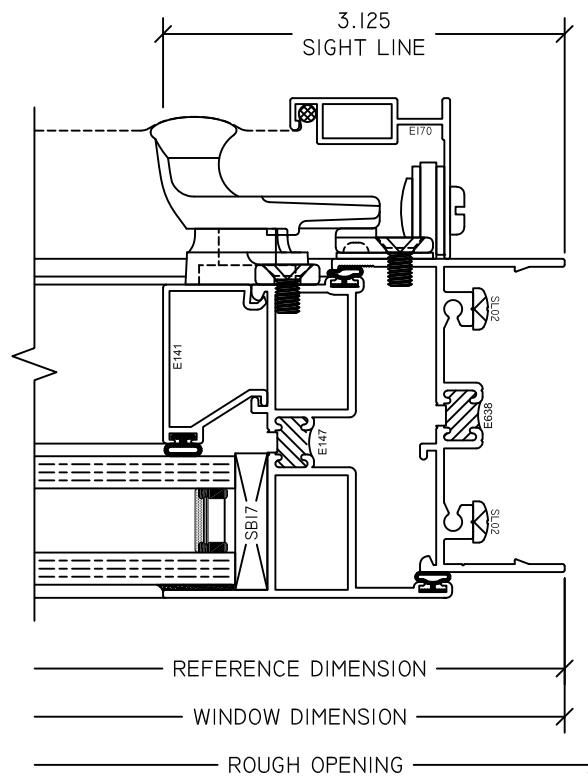

WINTECH
An Employee Owned Company

S220 OUTSWING CASEMENT

1 CO HINGE JAMB
S220 OUTSWING

2 CO LOCK JAMB
S220 OUTSWING

3 CO HEAD
S220 OUTSWING

4 CO SILL
S220 OUTSWING

5 FX/CO MTG RAIL
S220 OUTSWING

6 CO-CO MTG RAIL
S220 OUTSWING