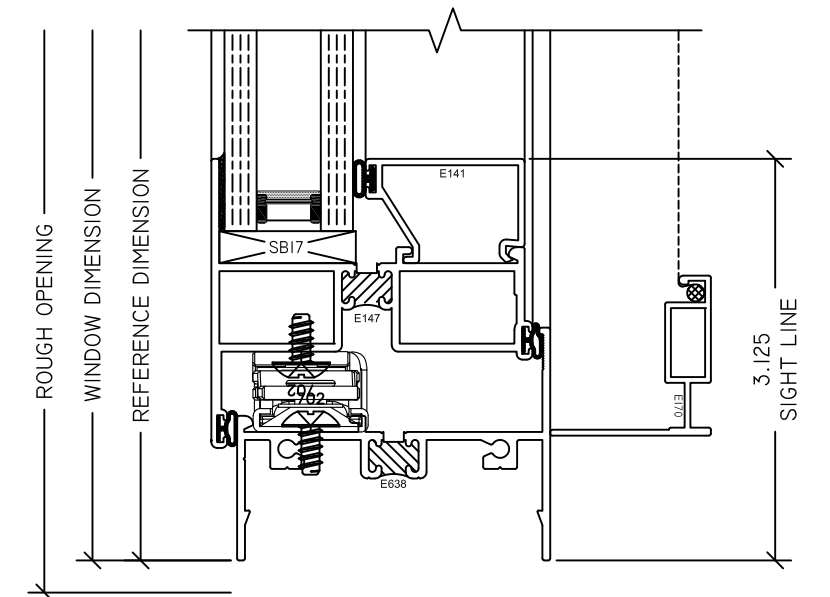

WINTECH
An Employee Owned Company

S220 OUTSWING CASEMENT

1 CO HINGE JAMB
S220 OUTSWING

2 CO LOCK JAMB
S220 OUTSWING

3 CO HEAD
S220 OUTSWING

4 CO SILL
S220 OUTSWING

5 FX/CO MTG RAIL
S220 OUTSWING

6 CO-CO MTG RAIL
S220 OUTSWING