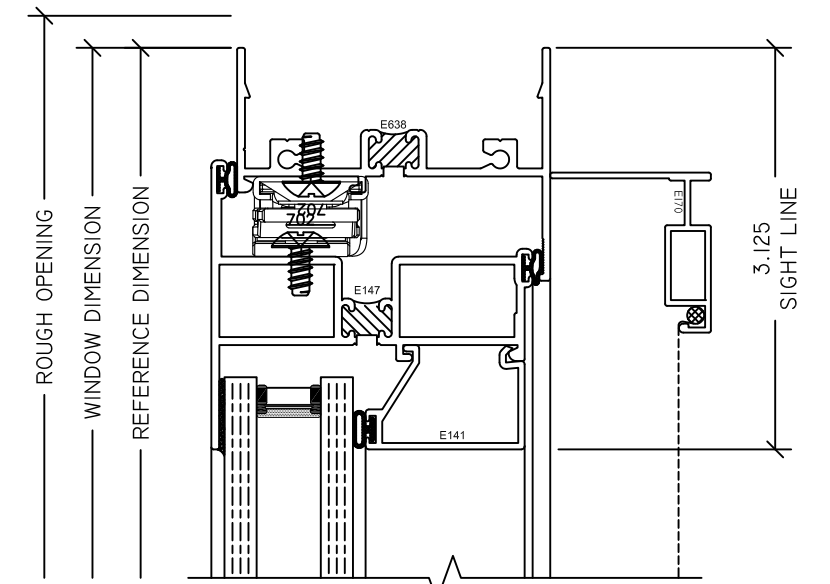

WINTECH
An Employee Owned Company

S220 OUTSWING CASEMENT

1 CO HINGE JAMB
S220 OUTSWING

2 CO LOCK JAMB
S220 OUTSWING

3 CO HEAD
S220 OUTSWING

4 CO SILL
S220 OUTSWING

5 FX/CO MTG RAIL
S220 OUTSWING

6 CO-CO MTG RAIL
S220 OUTSWING