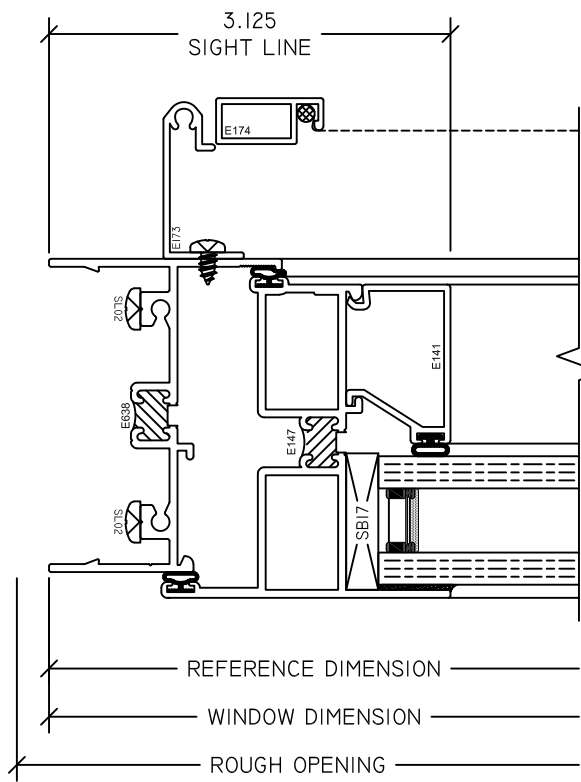

WINTECH
An Employee Owned Company

S220 OUTSWING CASEMENT

1 CO HINGE JAMB
S220 OUTSWING

2 CO LOCK JAMB
S220 OUTSWING

3 CO HEAD
S220 OUTSWING

4 CO SILL
S220 OUTSWING

5 FX/CO MTG RAIL
S220 OUTSWING

6 CO-CO MTG RAIL
S220 OUTSWING