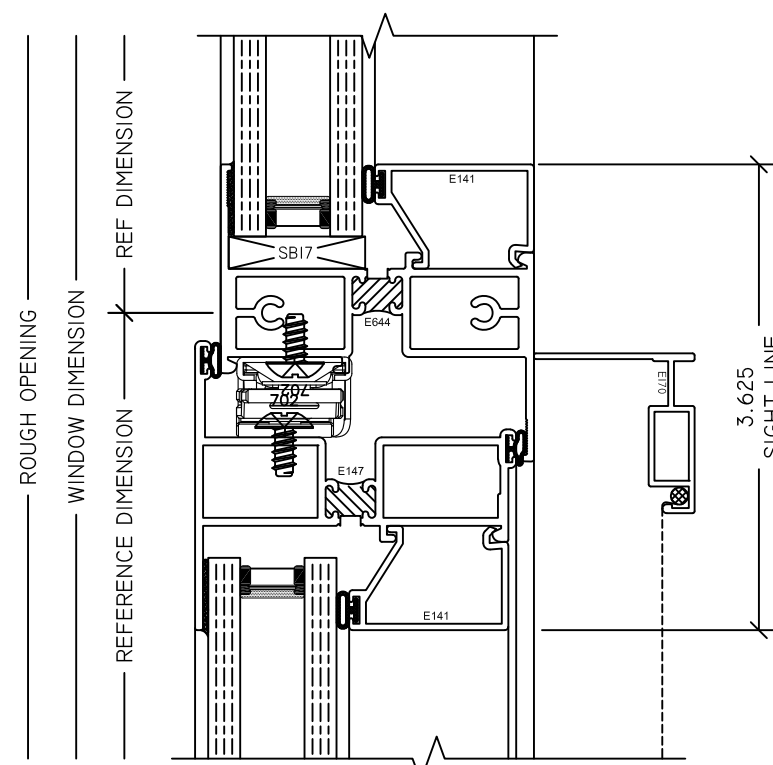

WINTECH
An Employee Owned Company

S220 OUTSWING CASEMENT

1 CO HINGE JAMB
S220 OUTSWING

2 CO LOCK JAMB
S220 OUTSWING

3 CO HEAD
S220 OUTSWING

4 CO SILL
S220 OUTSWING

5 FX/CO MTG RAIL
S220 OUTSWING

6 CO-CO MTG RAIL
S220 OUTSWING