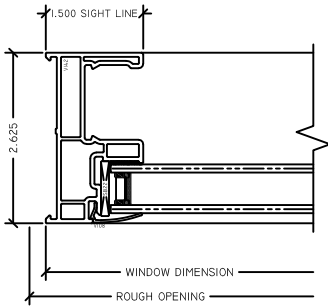

W INTECH
An Employee Owned Company

RIDGEVIEW STANDARD NO FIN SINGLE HUNG

1 HEAD
RV STANDARD FIN SH

4 FX LJAMB
RV STANDARD FIN SH

5 FX RJAMB
RV STANDARD FIN SH

2 MTG. RAIL
RV STANDARD FIN SH

6 OP LJAMB
RV STANDARD FIN SH