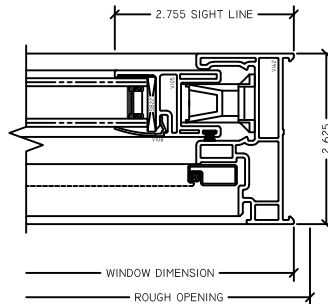

W INTECH
An Employee Owned Company

RIDGEVIEW STANDARD NO FIN SINGLE HUNG

1 HEAD
RV STANDARD FIN SH

4 FX LJAMB
RV STANDARD FIN SH

5 FX RJAMB
RV STANDARD FIN SH

2 MTG. RAIL
RV STANDARD FIN SH

6 OP LJAMB
RV STANDARD FIN SH