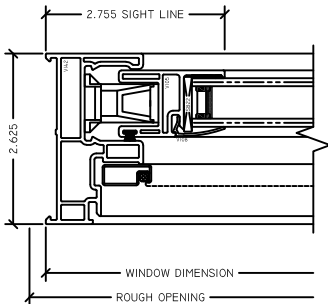

W INTECH
An Employee Owned Company

RIDGEVIEW STANDARD NO FIN SINGLE HUNG

1 HEAD
RV STANDARD FIN SH

4 FX LJAMB
RV STANDARD FIN SH

5 FX RJAMB
RV STANDARD FIN SH

2 MTG. RAIL
RV STANDARD FIN SH

6 OP LJAMB
RV STANDARD FIN SH