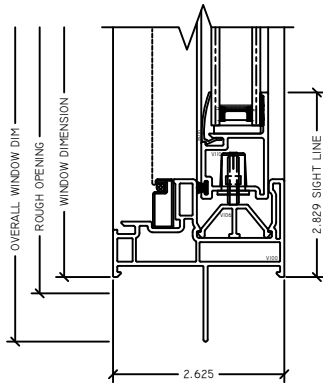

WINTECH
An Employee Owned Company

RIDGEVIEW STANDARD FIN SLIDER

1 OP HEAD
RV STANDARD FIN SLIDER

3 FX HEAD
RV STANDARD FIN SLIDER

2 OP SILL
RV STANDARD FIN SLIDER

4 FX SILL
RV STANDARD FIN SLIDER

5 OP JAMB
RV STANDARD FIN SLIDER