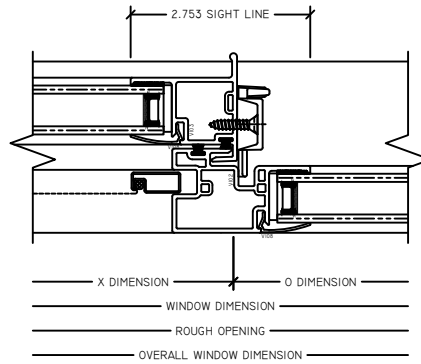

WINTECH
An Employee Owned Company

RIDGEVIEW STANDARD FIN SLIDER

1 OP HEAD
RV STANDARD FIN SLIDER

3 FX HEAD
RV STANDARD FIN SLIDER

2 OP SILL
RV STANDARD FIN SLIDER

4 FX SILL
RV STANDARD FIN SLIDER

5 OP JAMB
RV STANDARD FIN SLIDER