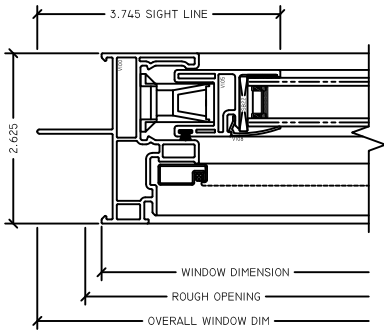

WINTECH
An Employee Owned Company

RIDGEVIEW STANDARD FIN SINGLE HUNG

1 HEAD
RV STANDARD FIN SH

2 MTG. RAIL
RV STANDARD FIN SH

3 SILL
RV STANDARD FIN SH

4 FX LJAMB
RV STANDARD FIN SH

5 FX RJAMB
RV STANDARD FIN SH