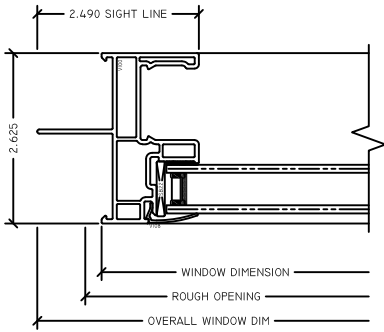

WINTECH
An Employee Owned Company

RIDGEVIEW STANDARD FIN SINGLE HUNG

1 HEAD
RV STANDARD FIN SH

2 MTG. RAIL
RV STANDARD FIN SH

3 SILL
RV STANDARD FIN SH

4 FX LJAMB
RV STANDARD FIN SH

5 FX RJAMB
RV STANDARD FIN SH