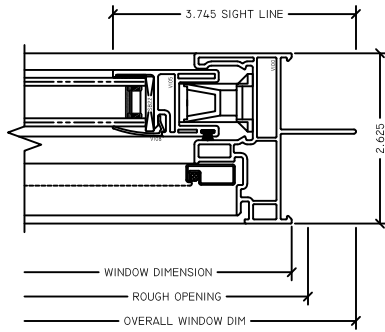

7 OP RJAMB
RV STANDARD FIN SH