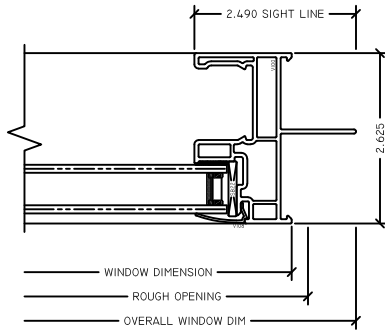

WINTECH
An Employee Owned Company

RIDGEVIEW STANDARD FIN SINGLE HUNG

1 HEAD
RV STANDARD FIN SH

2 MTG. RAIL
RV STANDARD FIN SH

3 SILL
RV STANDARD FIN SH

4 FX LJAMB
RV STANDARD FIN SH

5 FX RJAMB
RV STANDARD FIN SH