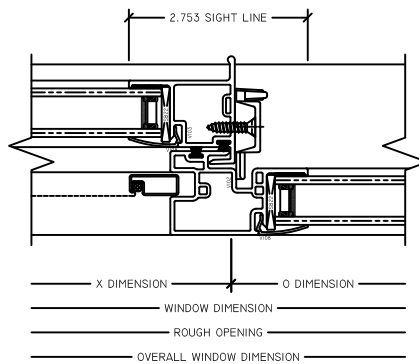

WINTech
An Employee Owned Company

RIDGEVIEW OUTSIDE FIN SLIDER

1 OP HEAD
RV OUTSIDE FIN SLIDER

3 FX HEAD
RV OUTSIDE FIN SLIDER

2 OP SILL
RV OUTSIDE FIN SLIDER

4 FX SILL
RV OUTSIDE FIN SLIDER

5 OP JAMB
RV OUTSIDE FIN SLIDER