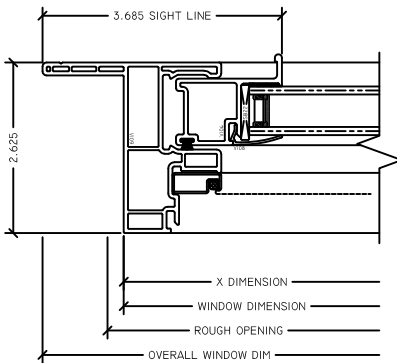

WINTECH
An Employee Owned Company

RIDGEVIEW INSIDE FIN SLIDER

1 OP HEAD
RV INSIDE FIN SLIDER

3 FX HEAD
RV INSIDE FIN SLIDER

2 OP SILL
RV INSIDE FIN SLIDER

4 FX SILL
RV INSIDE FIN SLIDER

5 OP JAMB
RV INSIDE FIN SLIDER