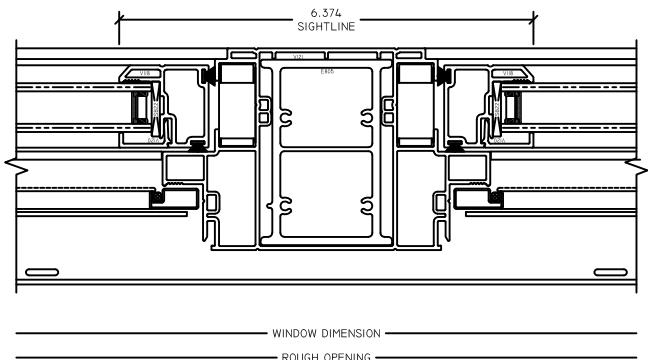

9 OP TWIN JAMB
OZARKVIEW SH