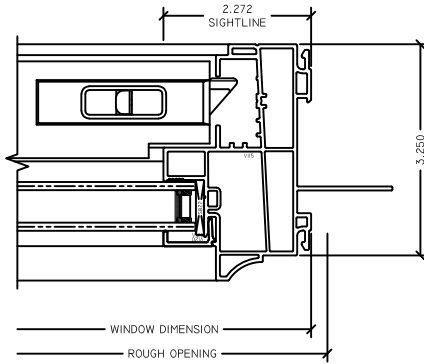

2 FX JAMB
OZARKVIEW SH

4 OP JAMB
OZARKVIEW SH