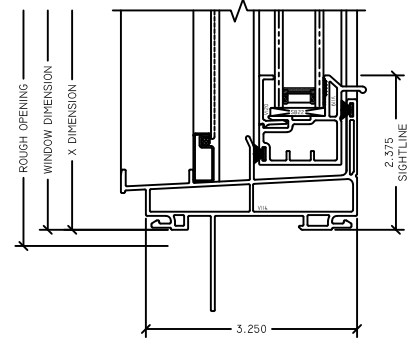

7 SILL
OZARKVIEW SH

9 OP TWIN JAMB
OZARKVIEW SH