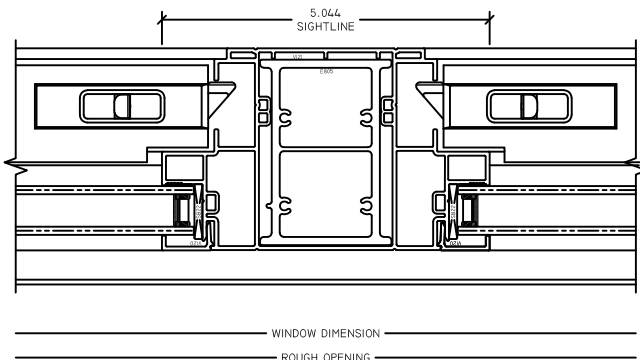

8 FX TWIN JAMB
OZARKVIEW SH