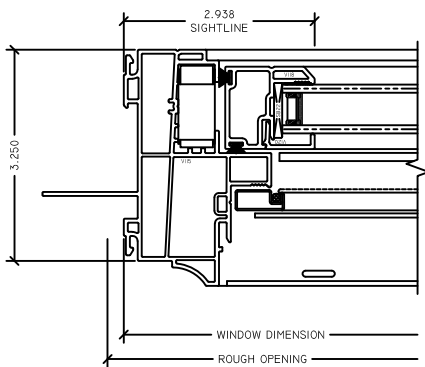

3 OP JAMB
OZARKVIEW SH

8 FX TWIN JAMB
OZARKVIEW SH