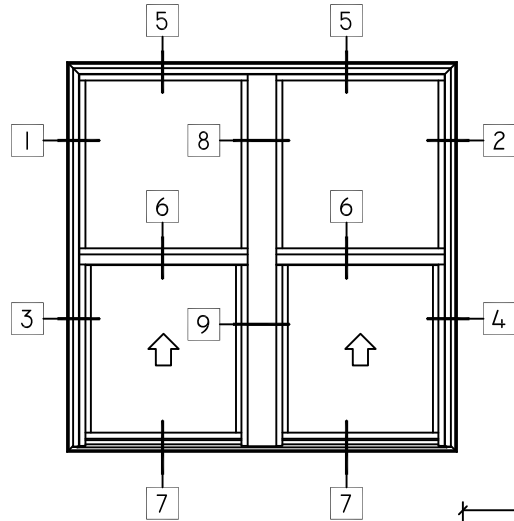

WINTECH
An Employee Owned Company

OZARKVIEW SINGLE HUNG

1 FX JAMB
OZARKVIEW SH