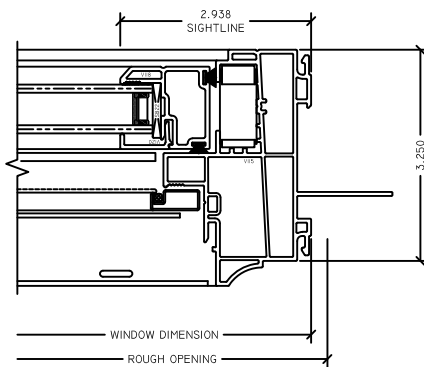

4 OP JAMB
OZARKVIEW SH

8 FX TWIN JAMB
OZARKVIEW SH