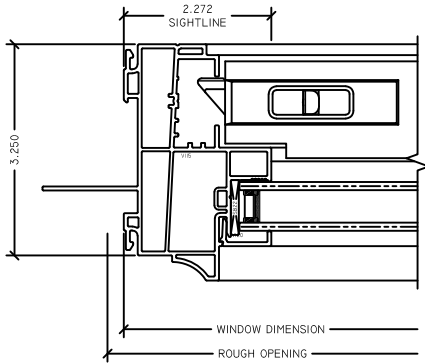

1 FX JAMB
OZARKVIEW SH

3 OP JAMB
OZARKVIEW SH