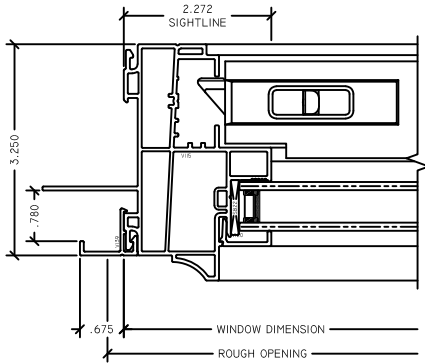

1 FX JAMB
OZARKVIEW SH