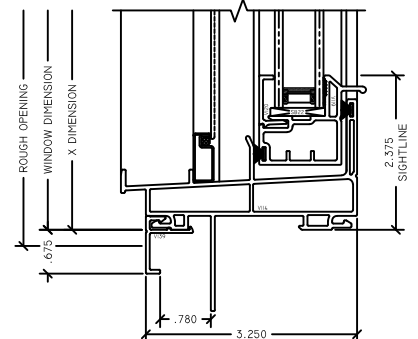

7 SILL
OZARKVIEW SH