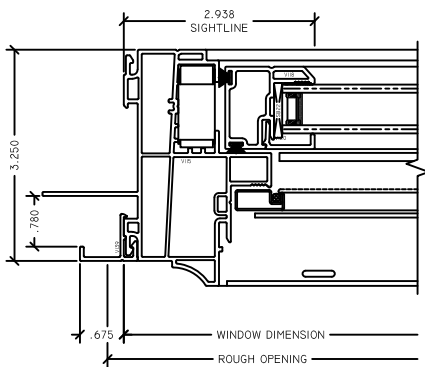

3 OP JAMB
OZARKVIEW SH