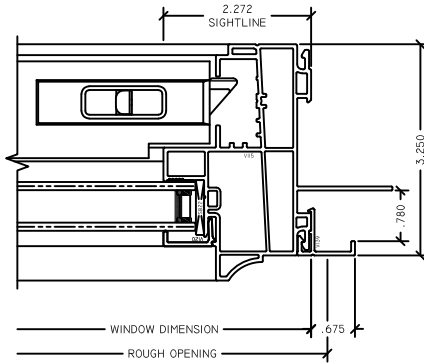

2 FX JAMB
OZARKVIEW SH