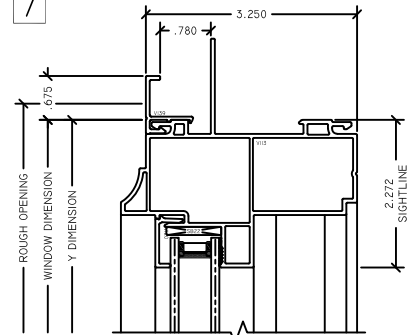

5 HEAD
OZARKVIEW SH