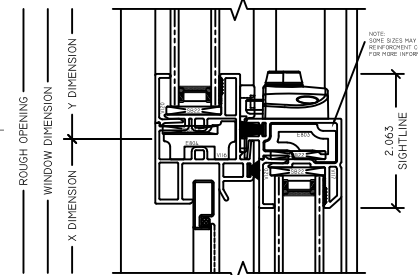

6 MTG RAIL
OZARKVIEW SH