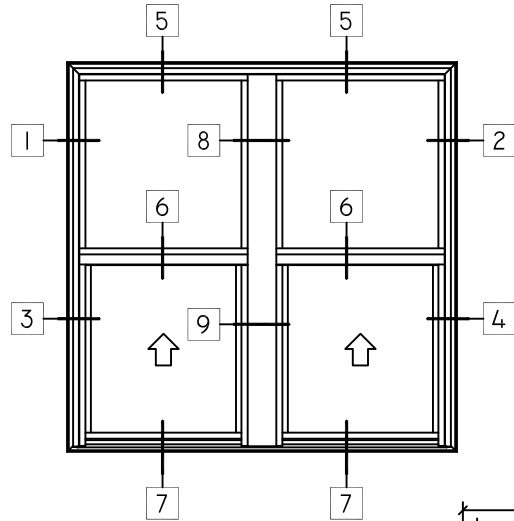

WINTECH
An Employee Owned Company

OZARKVIEW SINGLE HUNG - J-CANNEL