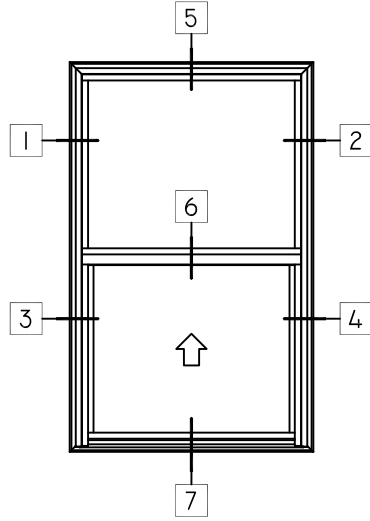

WINTECH
An Employee Owned Company

OZARKVIEW SINGLE HUNG - J-CANNEL