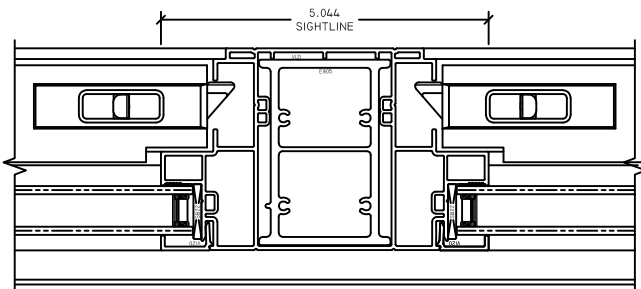

8 FX TWIN JAMB
OZARKVIEW SH