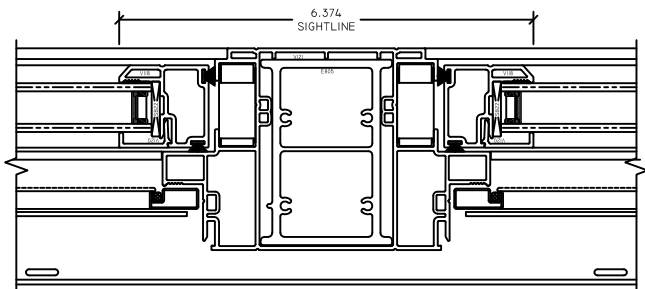

9 OP TWIN JAMB
OZARKVIEW SH