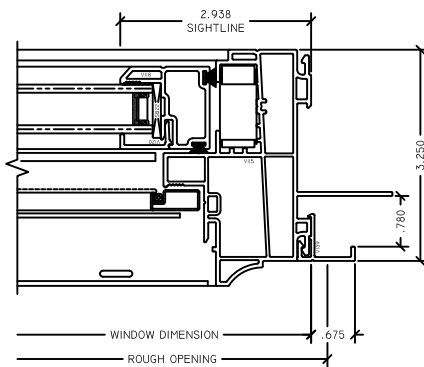

4 OP JAMB
OZARKVIEW SH