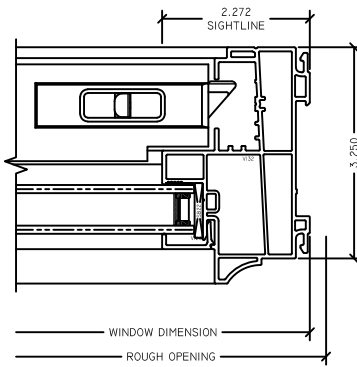

2 FX JAMB
OZARKVIEW SH

4 OP JAMB
OZARKVIEW SH