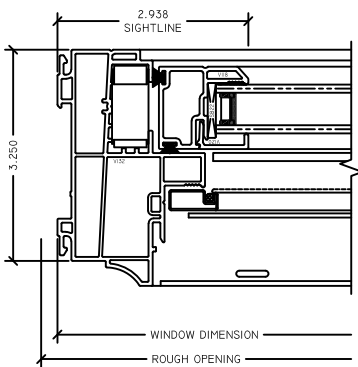

3 OP JAMB
OZARKVIEW SH

8 FX TWIN JAMB
OZARKVIEW SH