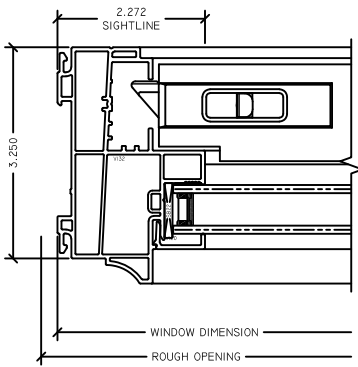

1 FX JAMB
OZARKVIEW SH

3 OP JAMB
OZARKVIEW SH