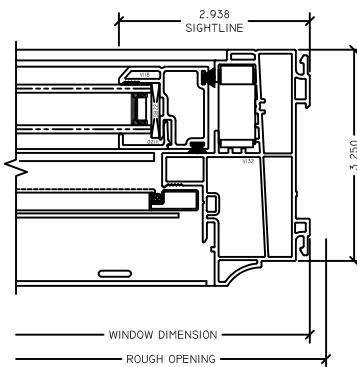

4 OP JAMB
OZARKVIEW SH

8 FX TWIN JAMB
OZARKVIEW SH