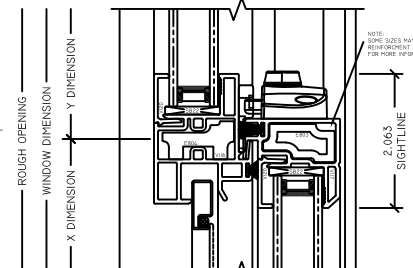

6 MTG RAIL
OZARKVIEW SH