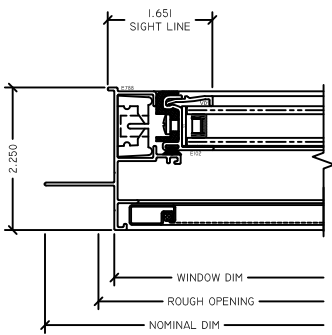

WINTECH
An Employee Owned Company

G225 - SINGLE HUNG

1 FX JAMB
G225 SH

2 FX JAMB
G225 SH

3 OP JAMB
G225 SH

4 OP JAMB
G225 SH

5 HEAD
G225 SH

6 MTG RAIL
G225 SH

7 SILL
G225 SH