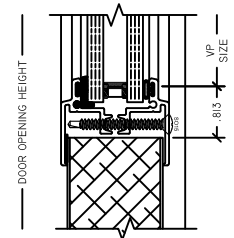

WINTECH
An Employee Owned Company

ADI500 NEGATIVE / OUTSWING

1 HINGE JAMB
ADI500 NEG

2 LOCK JAMB
ADI500 NEG

3 HEAD
ADI500 NEG

4 VP HEAD
ADI500 NEG

5 VP SILL
ADI500 NEG

7 VP JAMB
ADI500 NEG