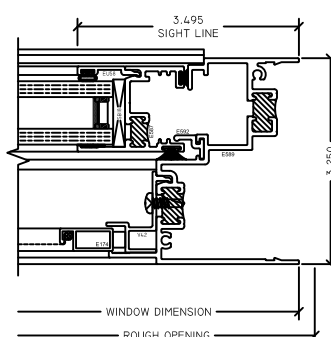

WINTECH
An Employee Owned Company

3260 SINGLE HUNG - 7.5 LB SILL

1 FX JAMB
3260 SH

2 FX JAMB
3260 SH

3 OP JAMB
3260 SH

4 OP JAMB
3260 SH

5 HEAD
3260 SH

6 MTG RAIL
3260 SH