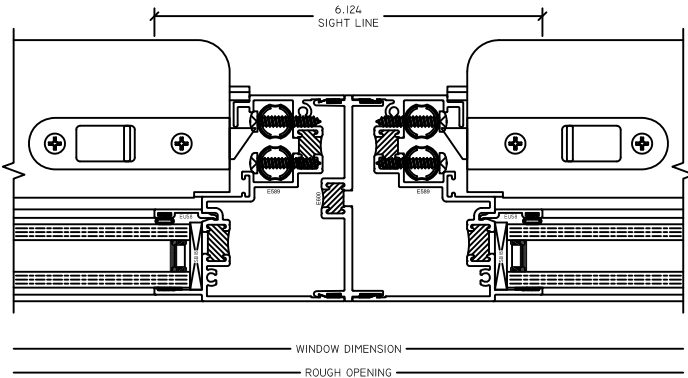

8 FX TWIN JAMB
3260 SH