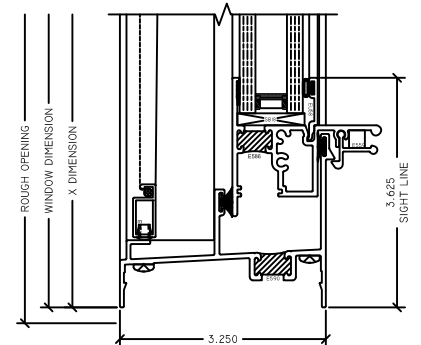

WINTECH
An Employee Owned Company

3260 SINGLE HUNG - 7.5 LB SILL

1 FX JAMB
3260 SH

2 FX JAMB
3260 SH

3 OP JAMB
3260 SH

4 OP JAMB
3260 SH

5 HEAD
3260 SH

6 MTG RAIL
3260 SH

7 SILL
3260 SH

8 FX TWIN JAMB
3260 SH

9 OP TWIN JAMB
3260 SH

WINTECH
An Employee Owned Company

3260 SINGLE HUNG - 10 LB SILL

1 FX JAMB
3260 SH

2 FX JAMB
3260 SH

3 OP JAMB
3260 SH