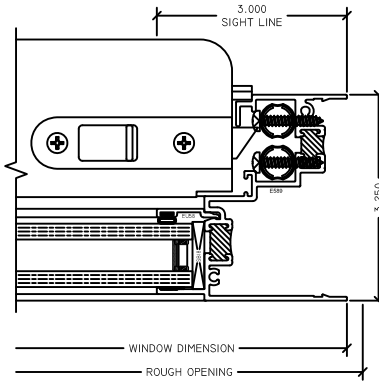

WINTECH
An Employee Owned Company

3260 SINGLE HUNG - 7.5 LB SILL

1 FX JAMB
3260 SH

2 FX JAMB
3260 SH

3 OP JAMB
3260 SH

4 OP JAMB
3260 SH

5 HEAD
3260 SH

6 MTG RAIL
3260 SH

7 SILL
3260 SH

8 FX TWIN JAMB
3260 SH

9 OP TWIN JAMB
3260 SH

WINTECH
An Employee Owned Company

3260 SINGLE HUNG - 10 LB SILL

1 FX JAMB
3260 SH

2 FX JAMB
3260 SH

3 OP JAMB
3260 SH