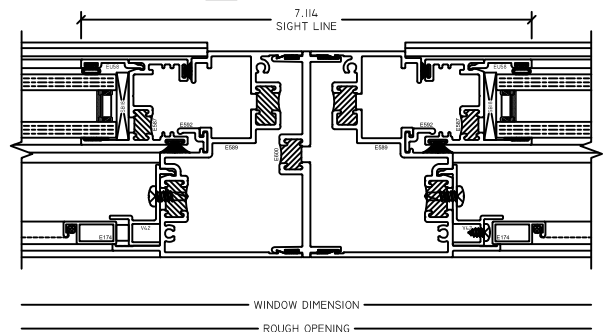

9 OP TWIN JAMB
3260 SH