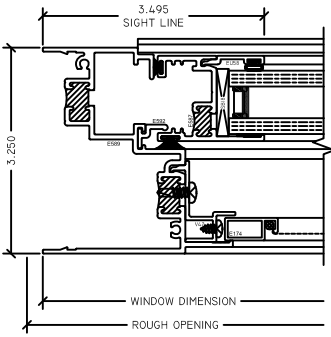

WINTECH
An Employee Owned Company

3260 SINGLE HUNG - 7.5 LB SILL

1 FX JAMB
3260 SH

2 FX JAMB
3260 SH

3 OP JAMB
3260 SH

4 OP JAMB
3260 SH

5 HEAD
3260 SH

6 MTG RAIL
3260 SH