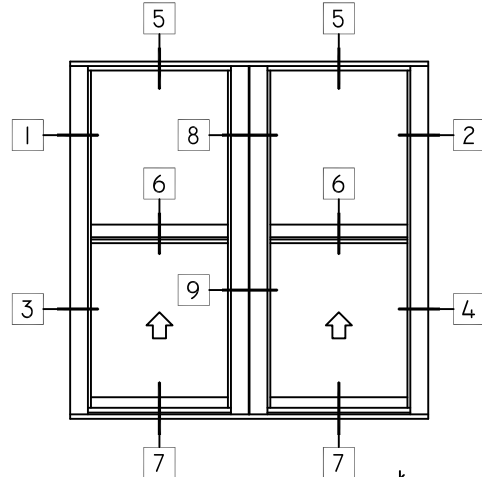

WINTECH
An Employee Owned Company

3260 SINGLE HUNG - 7.5 LB SILL

1 FX JAMB
3260 SH

2 FX JAMB
3260 SH

3 OP JAMB
3260 SH

4 OP JAMB
3260 SH

5 HEAD
3260 SH

6 MTG RAIL
3260 SH

7 SILL
3260 SH

8 FX TWIN JAMB
3260 SH

9 OP TWIN JAMB
3260 SH

WINTECH
An Employee Owned Company

3260 SINGLE HUNG - 10 LB SILL

1 FX JAMB
3260 SH

2 FX JAMB
3260 SH

3 OP JAMB
3260 SH

4 OP JAMB
3260 SH

8 FX TWIN JAMB
3260 SH

9 OP TWIN JAMB
3260 SH

5 HEAD
3260 SH

6 MTG RAIL
3260 SH

7 SILL
3260 SH