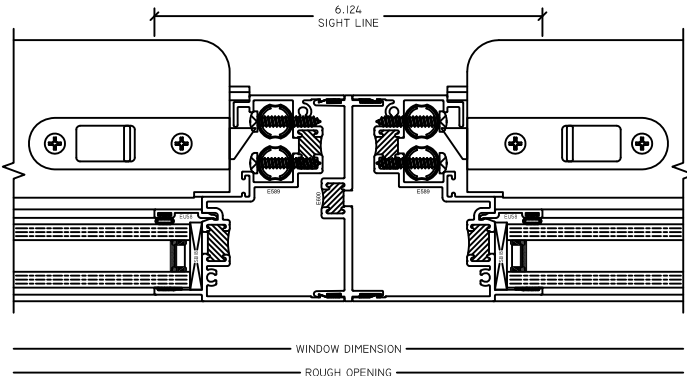

WINTECH
An Employee Owned Company

3260 SINGLE HUNG - 7.5 LB SILL

1 FX JAMB
3260 SH

2 FX JAMB
3260 SH

3 OP JAMB
3260 SH

4 OP JAMB
3260 SH

5 HEAD
3260 SH

6 MTG RAIL
3260 SH

7 SILL
3260 SH

8 FX TWIN JAMB
3260 SH

9 OP TWIN JAMB
3260 SH

WINTECH
An Employee Owned Company

3260 SINGLE HUNG - 10 LB SILL

1 FX JAMB
3260 SH

2 FX JAMB
3260 SH

3 OP JAMB
3260 SH