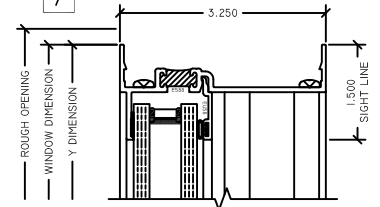

WINTECH
An Employee Owned Company

3260 SINGLE HUNG - 7.5 LB SILL

1 FX JAMB
3260 SH

2 FX JAMB
3260 SH

3 OP JAMB
3260 SH

4 OP JAMB
3260 SH

5 HEAD
3260 SH

6 MTG RAIL
3260 SH