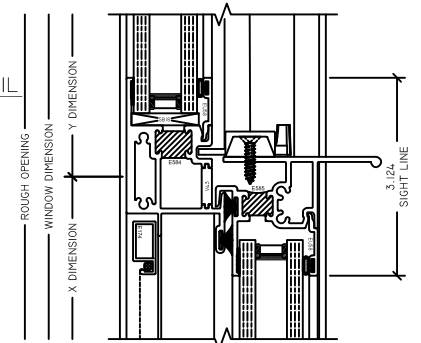

WINTECH
An Employee Owned Company

3260 SINGLE HUNG - 7.5 LB SILL

1 FX JAMB
3260 SH

2 FX JAMB
3260 SH

3 OP JAMB
3260 SH

4 OP JAMB
3260 SH

5 HEAD
3260 SH

6 MTG RAIL
3260 SH

7 SILL
3260 SH

8 FX TWIN JAMB
3260 SH

9 OP TWIN JAMB
3260 SH

WINTECH
An Employee Owned Company

3260 SINGLE HUNG - 10 LB SILL

1 FX JAMB
3260 SH

2 FX JAMB
3260 SH

3 OP JAMB
3260 SH