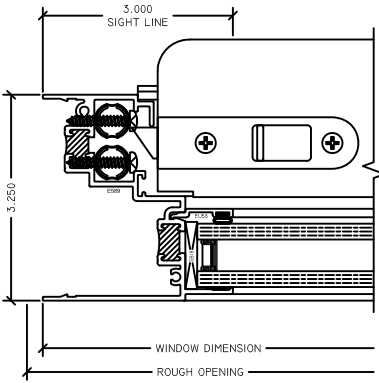

WINTECH
An Employee Owned Company

3260 SINGLE HUNG - 7.5 LB SILL

1 FX JAMB
3260 SH

2 FX JAMB
3260 SH

3 OP JAMB
3260 SH

4 OP JAMB
3260 SH

5 HEAD
3260 SH

6 MTG RAIL
3260 SH

7 SILL
3260 SH

8 FX TWIN JAMB
3260 SH

9 OP TWIN JAMB
3260 SH

WINTECH
An Employee Owned Company

3260 SINGLE HUNG - 10 LB SILL

1 FX JAMB
3260 SH

2 FX JAMB
3260 SH

3 OP JAMB
3260 SH