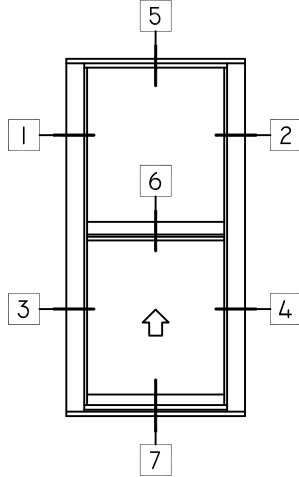

WINTECH
An Employee Owned Company

3260 SINGLE HUNG - 7.5 LB SILL

1 FX JAMB
3260 SH

2 FX JAMB
3260 SH

3 OP JAMB
3260 SH

4 OP JAMB
3260 SH

5 HEAD
3260 SH

6 MTG RAIL
3260 SH

7 SILL
3260 SH

8 FX TWIN JAMB
3260 SH

9 OP TWIN JAMB
3260 SH

WINTECH
An Employee Owned Company

3260 SINGLE HUNG - 10 LB SILL

1 FX JAMB
3260 SH

2 FX JAMB
3260 SH

3 OP JAMB
3260 SH

4 OP JAMB
3260 SH

8 FX TWIN JAMB
3260 SH

9 OP TWIN JAMB
3260 SH

5 HEAD
3260 SH

6 MTG RAIL
3260 SH

7 SILL
3260 SH