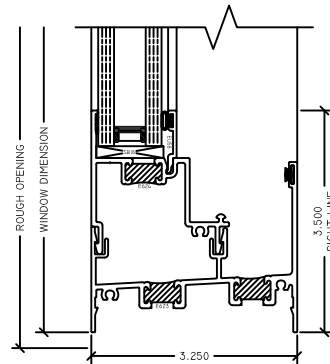

WINTECH
An Employee Owned Company

3210 XOX SLIDER - 7.5 LB SILL

1 OP HEAD
3210 HS

2 FX HEAD
3210 HS

3 OP SILL
3210 HS

4 FX SILL
3210 HS

5 OP JAMB
3210 HS

6 XO MTG RAIL
3210 HS