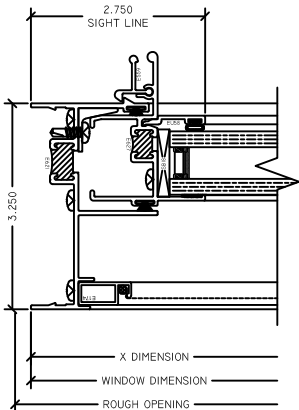

WINTECH
An Employee Owned Company

3210 XOX SLIDER - 7.5 LB SILL

1 OP HEAD
3210 HS

2 FX HEAD
3210 HS

3 OP SILL
3210 HS

4 FX SILL
3210 HS

5 OP JAMB
3210 HS

6 XO MTG RAIL
3210 HS