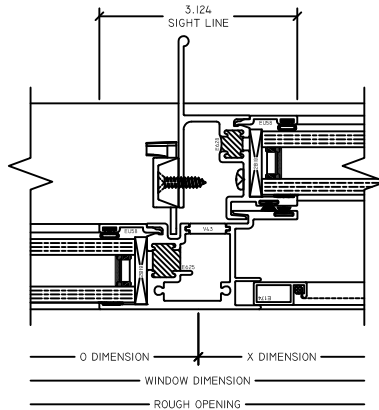

7 OX MTG RAIL
3210 HS