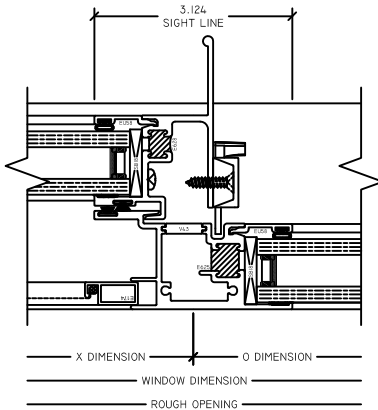

WINTECH
An Employee Owned Company

3210 XOX SLIDER - 7.5 LB SILL

1 OP HEAD
3210 HS

2 FX HEAD
3210 HS

3 OP SILL
3210 HS

4 FX SILL
3210 HS

5 OP JAMB
3210 HS

6 XO MTG RAIL
3210 HS