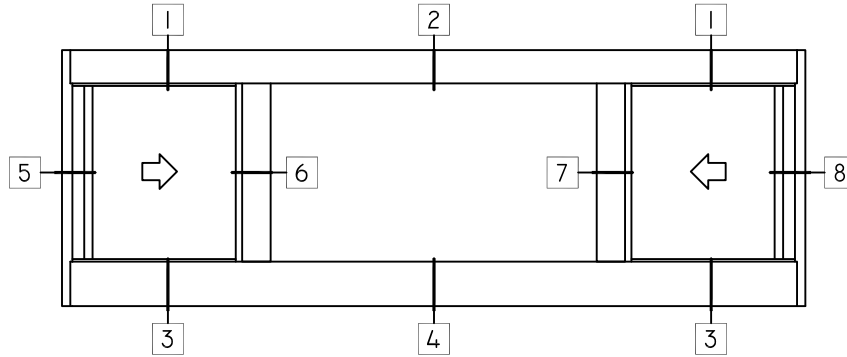

WINTECH
An Employee Owned Company

3210 XOX SLIDER - 7.5 LB SILL

1 OP HEAD
3210 HS

2 FX HEAD
3210 HS

3 OP SILL
3210 HS

4 FX SILL
3210 HS

5 OP JAMB
3210 HS

6 XO MTG RAIL
3210 HS