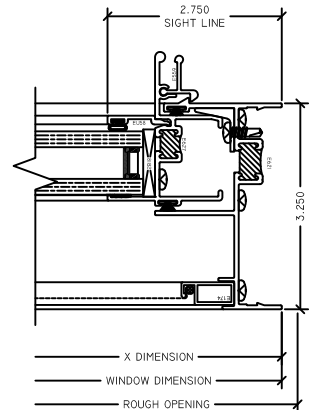

8 OP JAMB
3210 HS