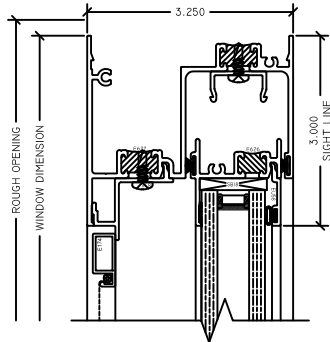

WINTECH
An Employee Owned Company

3210 XOX SLIDER - 7.5 LB SILL

1 OP HEAD
3210 HS

2 FX HEAD
3210 HS

3 OP SILL
3210 HS

4 FX SILL
3210 HS

5 OP JAMB
3210 HS

6 XO MTG RAIL
3210 HS