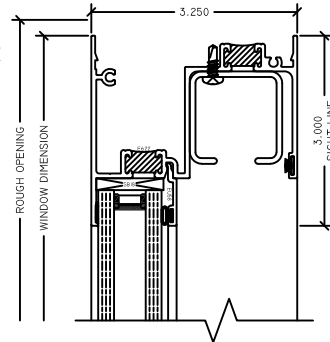

WINTECH
An Employee Owned Company

3210 XOX SLIDER - 7.5 LB SILL

1 OP HEAD
3210 HS

2 FX HEAD
3210 HS

3 OP SILL
3210 HS

4 FX SILL
3210 HS

5 OP JAMB
3210 HS

6 XO MTG RAIL
3210 HS