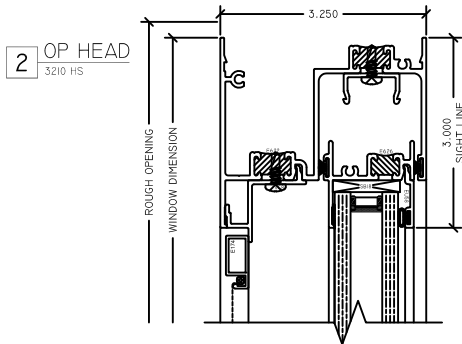

WINTECH
An Employee Owned Company

3210 OX SLIDER - 7.5 LB SILL

WINTECH
An Employee Owned Company

3210 OX SLIDER - 10 LB SILL