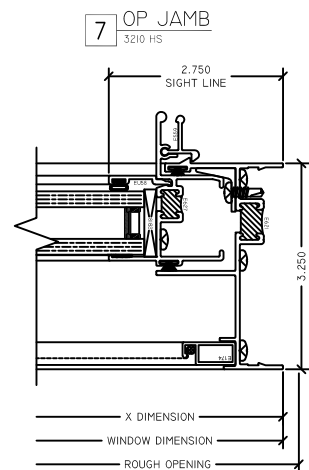

WINTECH
An Employee Owned Company

3210 OX SLIDER - 7.5 LB SILL

WINTECH
An Employee Owned Company

3210 OX SLIDER - 10 LB SILL