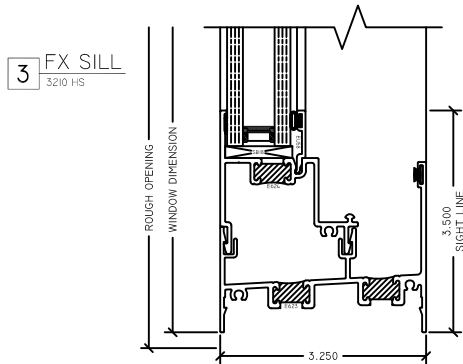

WINTECH
An Employee Owned Company

3210 OX SLIDER - 7.5 LB SILL

WINTECH
An Employee Owned Company

3210 OX SLIDER - 10 LB SILL