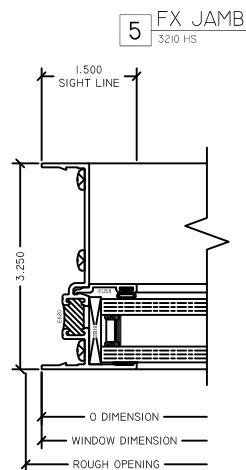

WINTECH
An Employee Owned Company

3210 OX SLIDER - 7.5 LB SILL

WINTECH
An Employee Owned Company

3210 OX SLIDER - 10 LB SILL