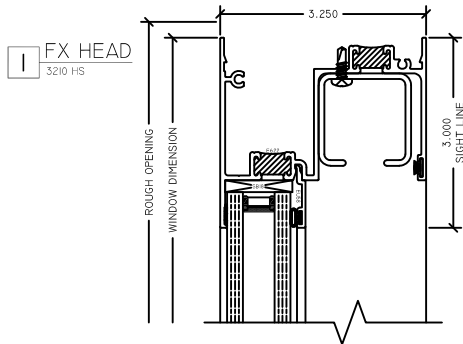

WINTECH
An Employee Owned Company

3210 OX SLIDER - 7.5 LB SILL

WINTECH
An Employee Owned Company

3210 OX SLIDER - 10 LB SILL