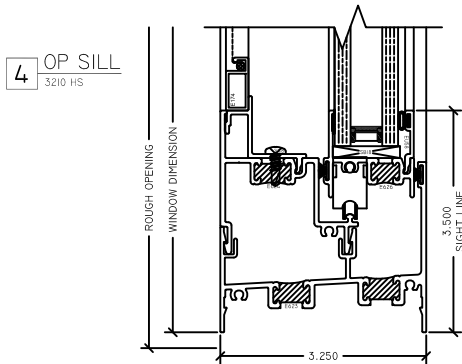

WINTECH
An Employee Owned Company

3210 OX SLIDER - 7.5 LB SILL

WINTECH
An Employee Owned Company

3210 OX SLIDER - 10 LB SILL