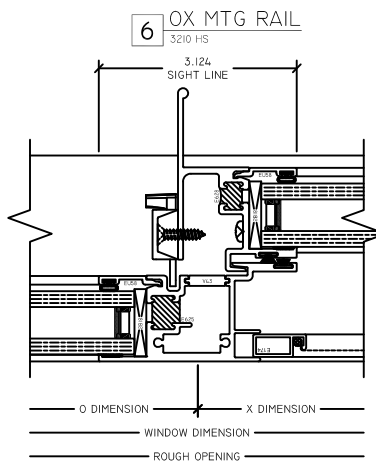

WINTECH
An Employee Owned Company

3210 OX SLIDER - 7.5 LB SILL

WINTECH
An Employee Owned Company

3210 OX SLIDER - 10 LB SILL