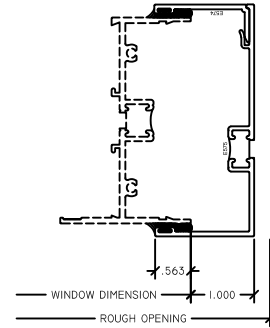

WINTECH
An Employee Owned Company

3 1/4" STANDARD SUBFRAME

1 STD. SUB HEAD

3 LEFT STD. SUB JAMB

4 RIGHT STD. SUB JAMB

2 SUB SILL