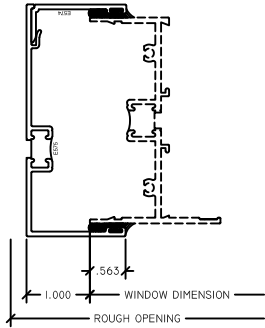

WINTECH
An Employee Owned Company

3 1/4" STANDARD SUBFRAME

1 STD. SUB HEAD

3 LEFT STD. SUB JAMB

4 RIGHT STD. SUB JAMB

2 SUB SILL