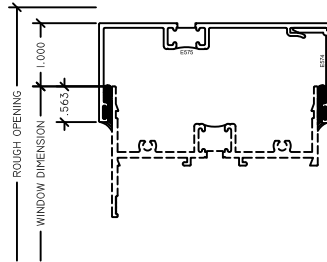

WINTECH
An Employee Owned Company

3 1/4" STANDARD SUBFRAME

1 STD. SUB HEAD

3 LEFT STD. SUB JAMB

4 RIGHT STD. SUB JAMB

2 SUB SILL