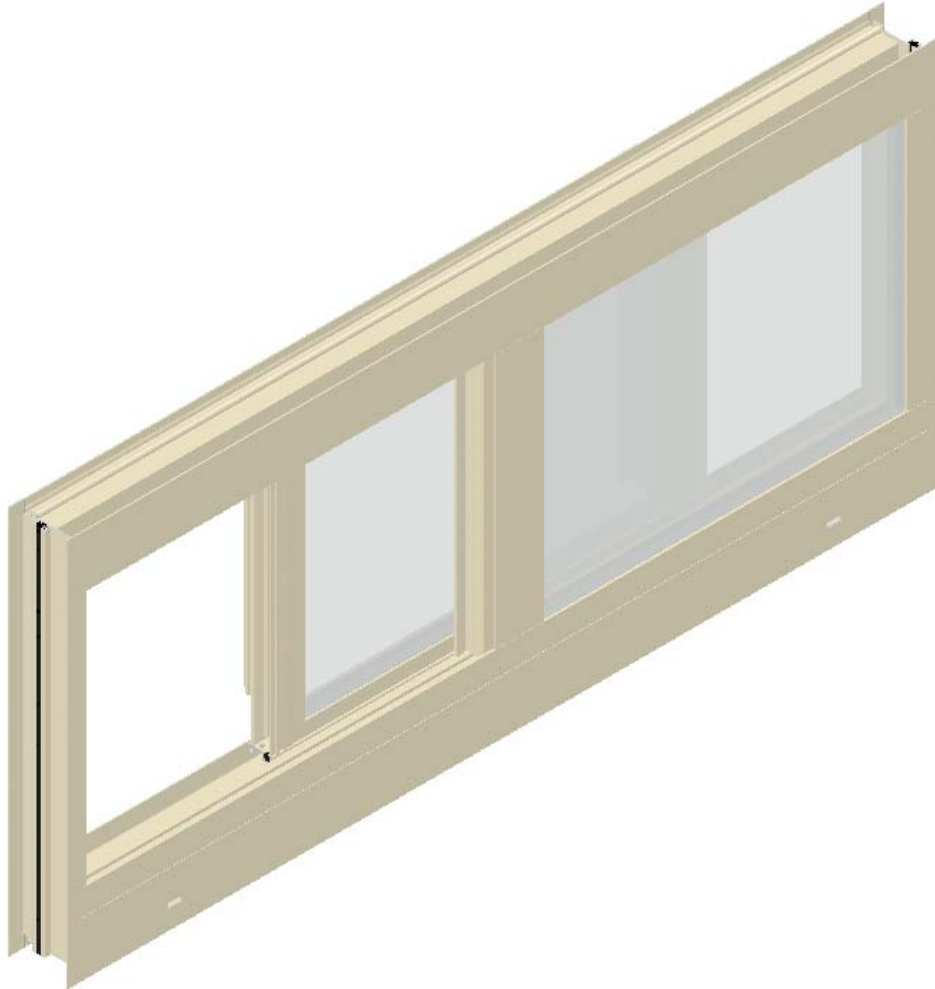

## 2510 Horizontal Slider

### 2510 Performance Data

Rating	CW-PG50-HS
Air Infiltration	.07 cfm/ft <sup>2</sup> @ 1.57 PSF
Water Resistance	No Leakage @ 7.5 PSF
Structural Performance	+/- 75 PSF
Frame Depth	2-7/16"
Thermally Broken	Yes
Infill Options	1/4" & 5/8"
U-Value	.43*
CRF	54