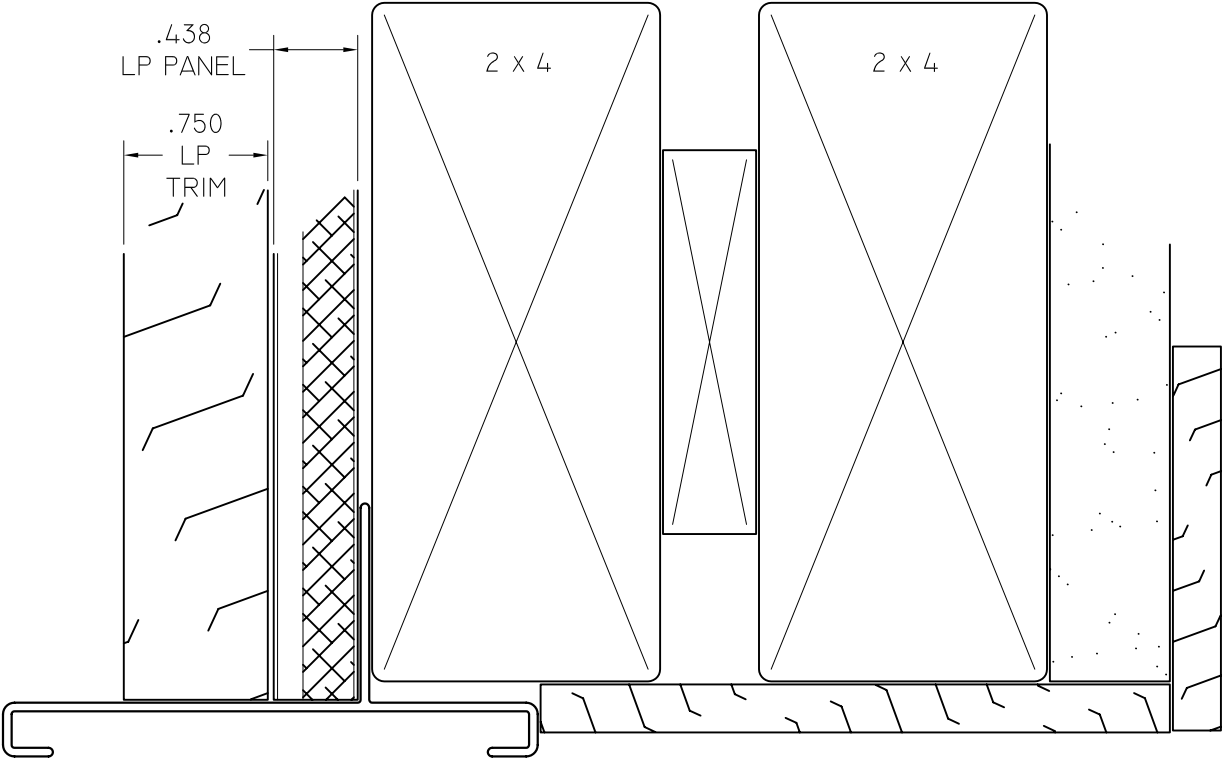

# WINTECH

P.O. Box 480, 201 Industrial Drive Monett, MO 65708

Window Technology, Inc.

Phone: 417-235-7821 FAX: 417-235-6690

WINTECH FACTORY NOTCHED ALUMINUM EXTRUSION PAINTED TO MATCH LP TRIM