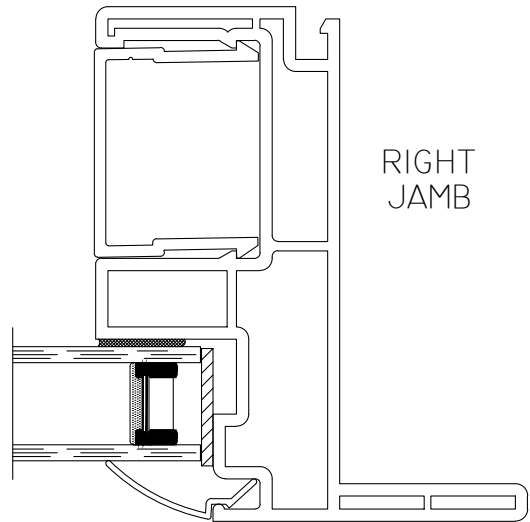

## SERIES 75 FIXED

3/8"Ø MOUNTING HOLES @ 2" FROM EACH END & APPROX. 4" ON-CENTER