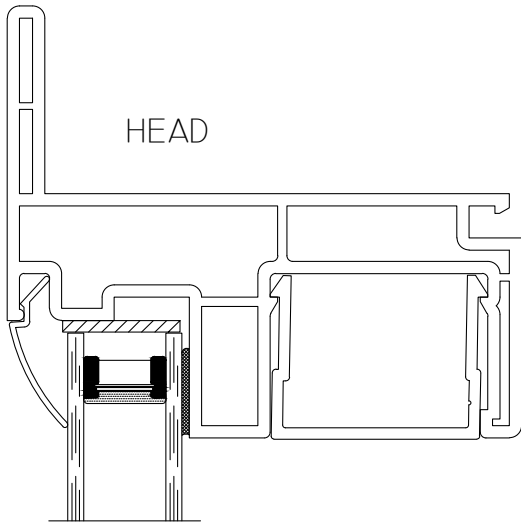

## SERIES 75 FIXED

3/8"Ø MOUNTING HOLES @ 2" FROM EACH END & APPROX. 4" ON-CENTER