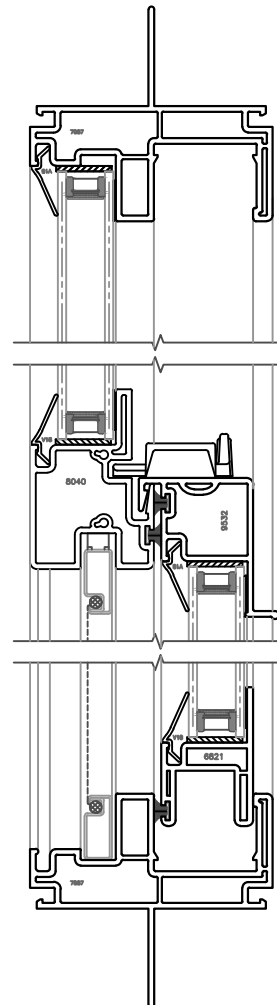

WINTTECH

P.O. BOX 480
MONETT, MO 65708-0480

P: 417-235-7821
F: 417-737-7140
www.winttechinc.com

SERIES 70 SINGLE HUNG

4 FIXED JAMB
SERIES 70 HUNG

5 FIXED JAMB
SERIES 70 HUNG

6 SASH JAMB
SERIES 70 HUNG

7 SASH JAMB
SERIES 70 HUNG

1 FIXED HEAD
SERIES 70 HUNG

2 MTG RAIL
SERIES 70 HUNG

3 SASH SILL
SERIES 70 HUNG

HALF SCALE DETAILS