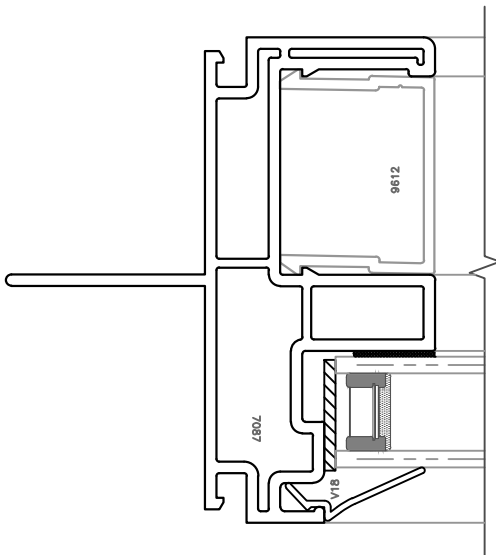

WINTeCH

SERIES 70 FIXED

P.O. BOX 480
MONETT, MO 65708-0480

P: 417-235-7821
F: 417-737-7140
www.wintechinc.com

1 HEAD SERIES 70 FIXED

3 LEFT JAMB SERIES 70 FIXED

2 SILL SERIES 70 FIXED

FULL SCALE DETAILS