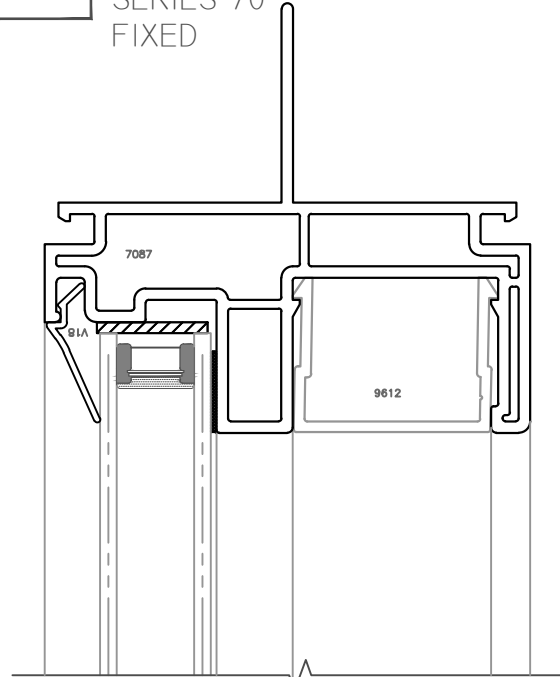

WINTeCH

SERIES 70 FIXED

P.O. BOX 480
MONETT, MO 65708-0480

P: 417-235-7821
F: 417-737-7140
www.wintechinc.com

1 HEAD SERIES 70 FIXED

3 LEFT JAMB SERIES 70 FIXED

2 SILL SERIES 70 FIXED

FULL SCALE DETAILS