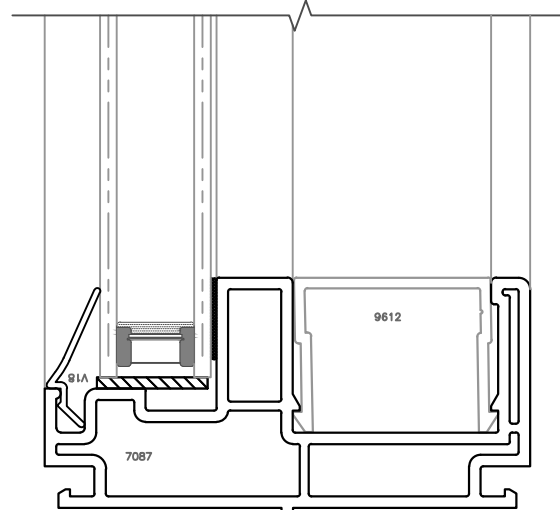

WINTeCH

SERIES 70 FIXED

P.O. BOX 480
MONETT, MO 65708-0480

P: 417-235-7821
F: 417-737-7140
www.wintechinc.com

1 HEAD SERIES 70 FIXED

3 LEFT JAMB SERIES 70 FIXED

2 SILL SERIES 70 FIXED

FULL SCALE DETAILS