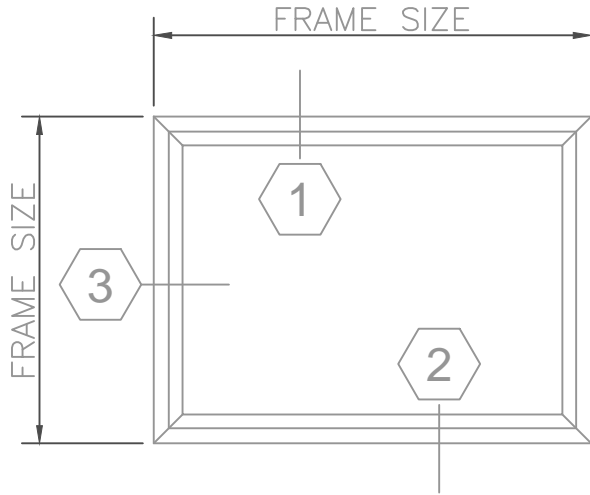

WINTeCH

SERIES 70 FIXED

P.O. BOX 480
MONETT, MO 65708-0480

P: 417-235-7821
F: 417-737-7140
www.wintechinc.com

1 HEAD SERIES 70 FIXED

3 LEFT JAMB SERIES 70 FIXED

2 SILL SERIES 70 FIXED

FULL SCALE DETAILS