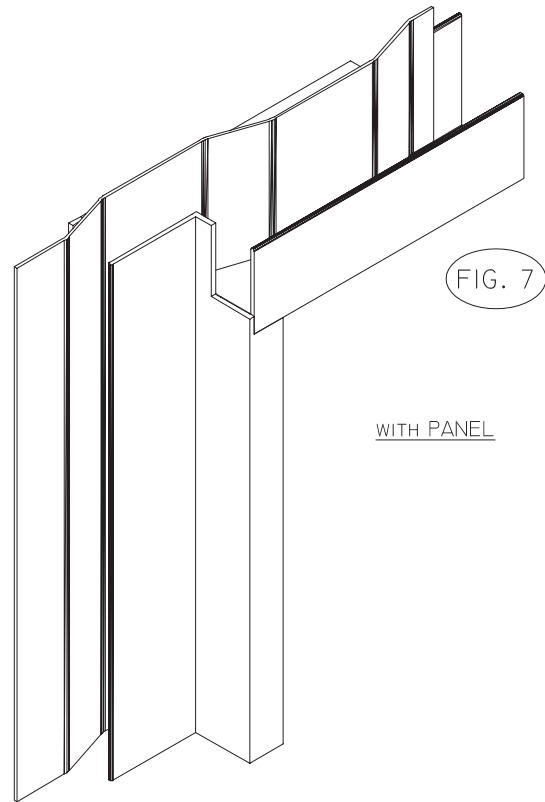

WINTeCH WINDOWS

P.O. BOX 480
MONETT, MO 65708-0480

P: 417-235-7821
F: 417-737-7140
www.wintechinc.com

THIS DOCUMENT CONTAINS CONFIDENTIAL AND
PROPRIETARY INFORMATION INTENDED FOR
THE PRIVATE USE OF WINTeCH.
©2007 WINDOW TECHNOLOGY, INC. (DBA WINTeCH)
ALL RIGHTS RESERVED.