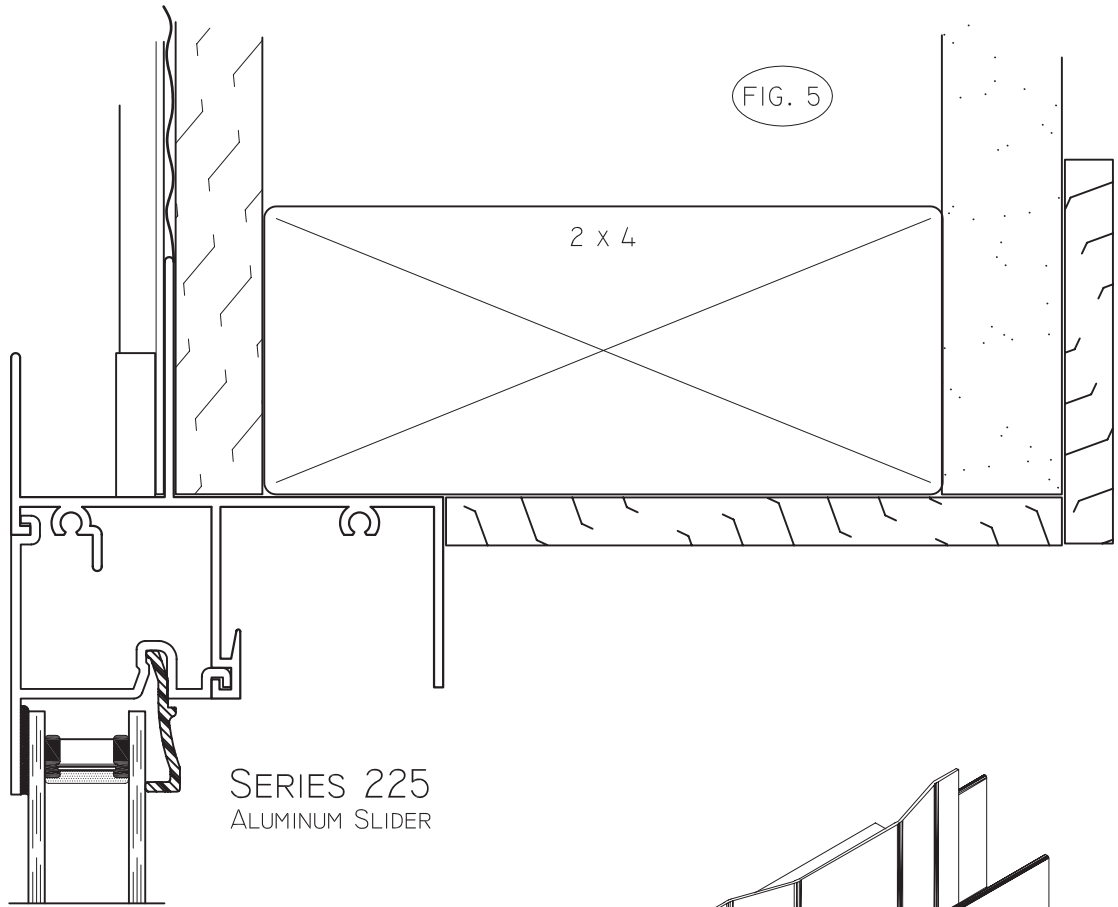

WINTeCH WINDOWS

P.O. BOX 480
MONETT, MO 65708-0480

P: 417-235-7821
F: 417-737-7140
www.wintechinc.com

THIS DOCUMENT CONTAINS CONFIDENTIAL AND
PROPRIETARY INFORMATION INTENDED FOR
THE PRIVATE USE OF WINTeCH.
©2007 WINDOW TECHNOLOGY, INC. (DBA WINTeCH)
ALL RIGHTS RESERVED.