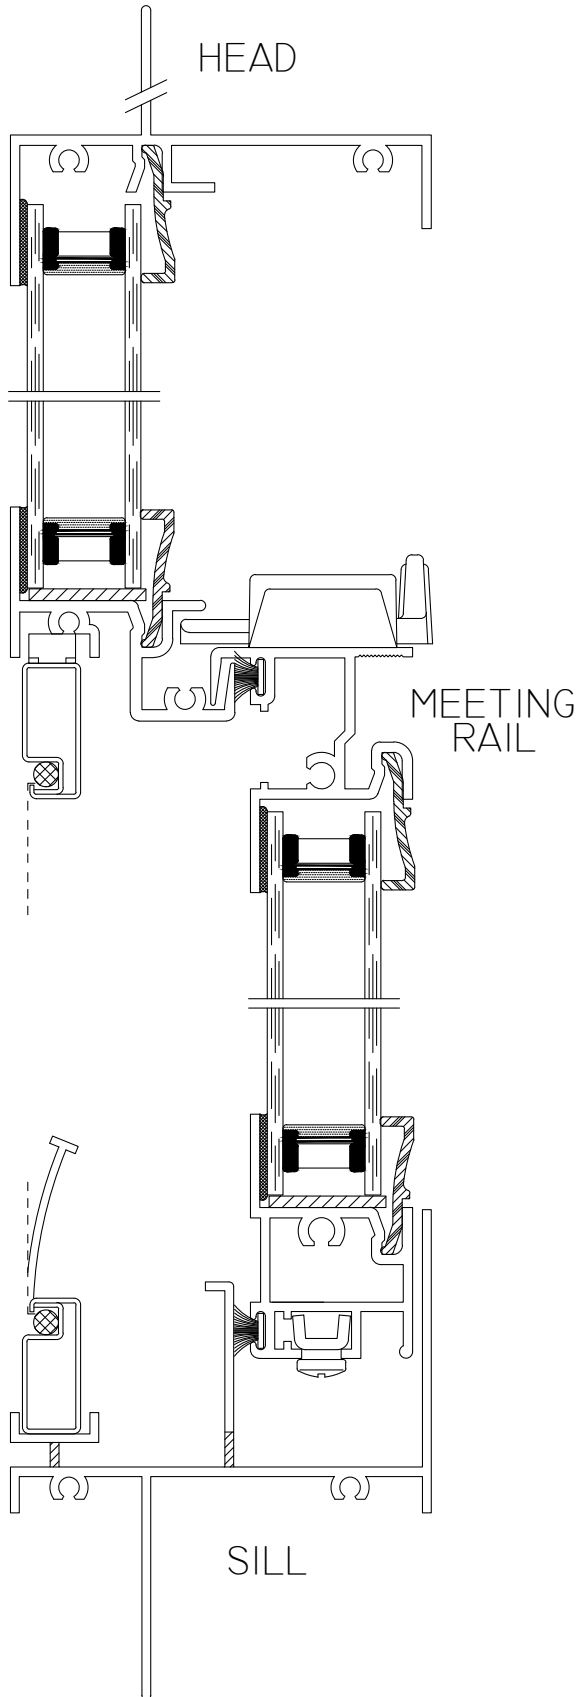

WINTTECH

WINDOWS

P.O. BOX 480
MONETT, MO 65708-0480

P: 417-235-7821
F: 417-737-7140
www.winttechinc.com

225 SINGLE HUNG

3/8"Ø MOUNTING HOLES @ 2" FROM EACH END & APPROX. 4" ON-CENTER