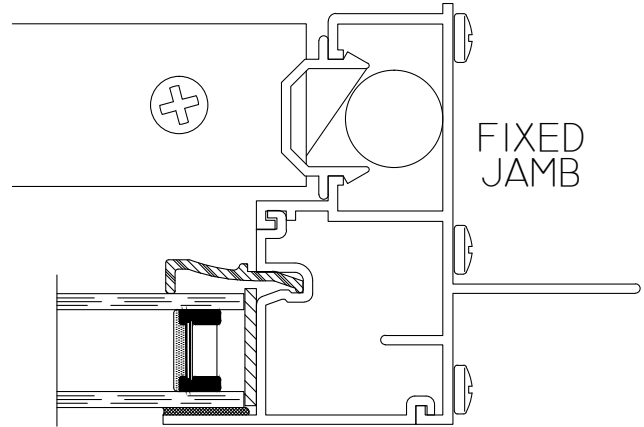

WINTTECH

WINDOWS

P.O. BOX 480
MONETT, MO 65708-0480

P: 417-235-7821
F: 417-737-7140
www.winttechinc.com

225 SINGLE HUNG

3/8"Ø MOUNTING HOLES @ 2" FROM EACH END & APPROX. 4" ON-CENTER