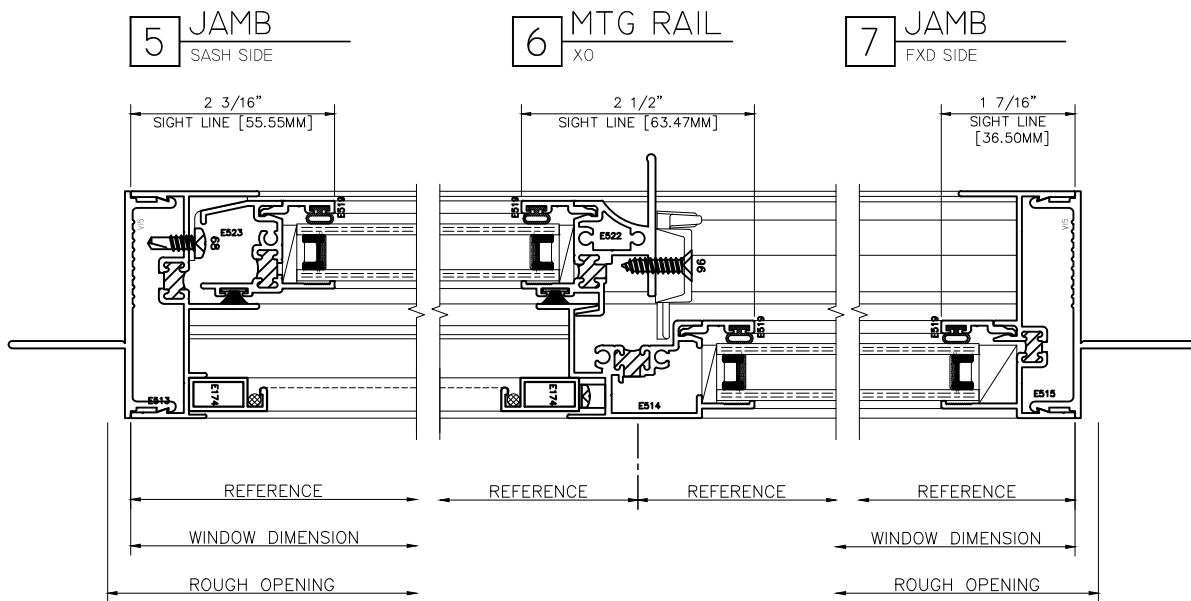

WINTTECH

P.O. BOX 480
MONETT, MO 65708-0480

P: 417-235-7821
F: 417-737-7140
www.winttechinc.com

HALF SCALE DETAILS