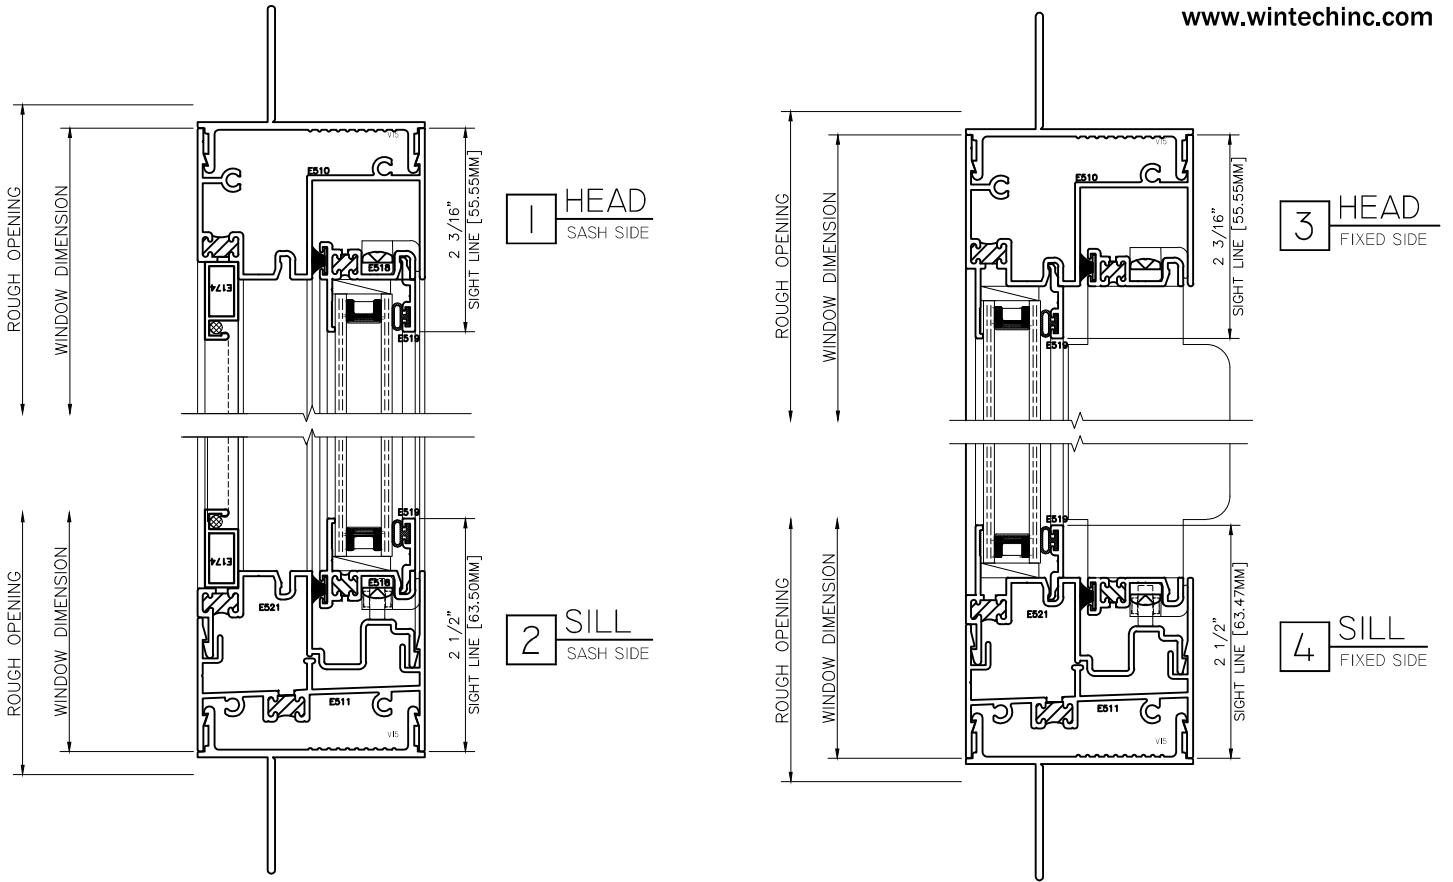

WINTTECH

P.O. BOX 480
MONETT, MO 65708-0480

P: 417-235-7821
F: 417-737-7140
www.winttechinc.com

HALF SCALE DETAILS