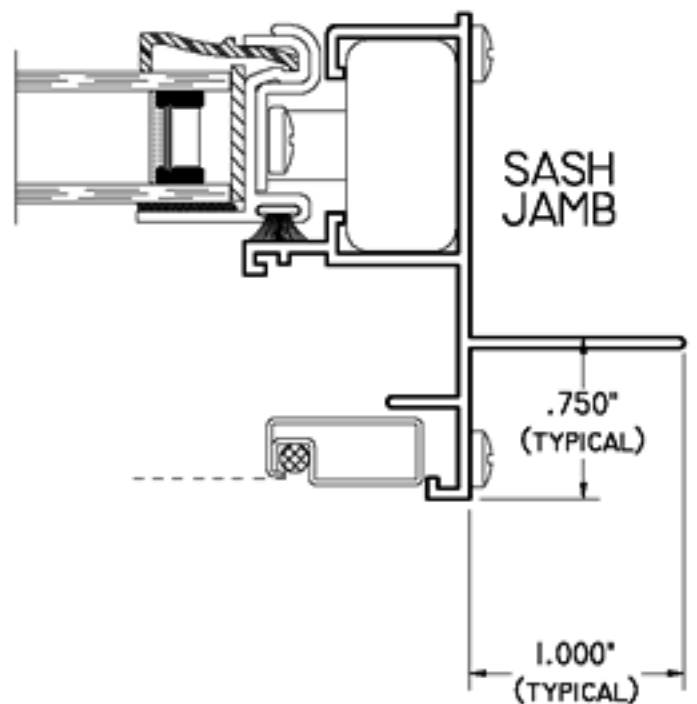

## 225 SINGLE HUNG

3/16"Ø MOUNTING HOLES @ 1" FROM EACH END & APPROX. 4" ON-CENTER