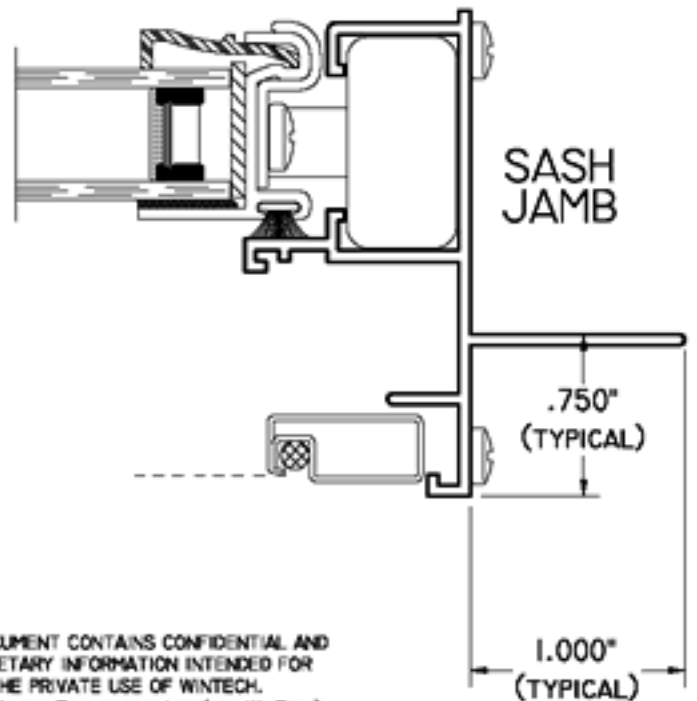

## 225 SINGLE HUNG

3/16"Ø MOUNTING HOLES @ 1" FROM EACH END & APPROX. 4" ON-CENTER

## M225 SINGLE HUNG

3/16"Ø MOUNTING HOLES @ 1" FROM EACH END & APPROX. 4" ON-CENTER AT FRAME JAMBS & SILL ONLY.

THIS DOCUMENT CONTAINS CONFIDENTIAL AND PROPRIETARY INFORMATION INTENDED FOR THE PRIVATE USE OF WINTECH.  
©2008 WINDOW TECHNOLOGY, INC. (DBA WINTeCh) ALL RIGHTS RESERVED.