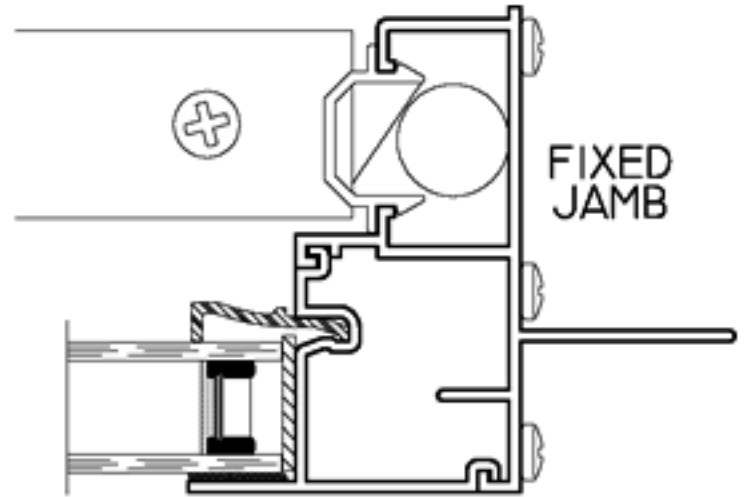

WINTECH WINDOWS

P.O. BOX 480
MONETT, MO 65708-0480

P: 417-235-7821
F: 417-737-7140
www.wintechinc.com

M225 SINGLE HUNG

3/16"Ø MOUNTING HOLES @ 1" FROM EACH END & APPROX. 4" ON-CENTER AT FRAME JAMBS & SILL ONLY.