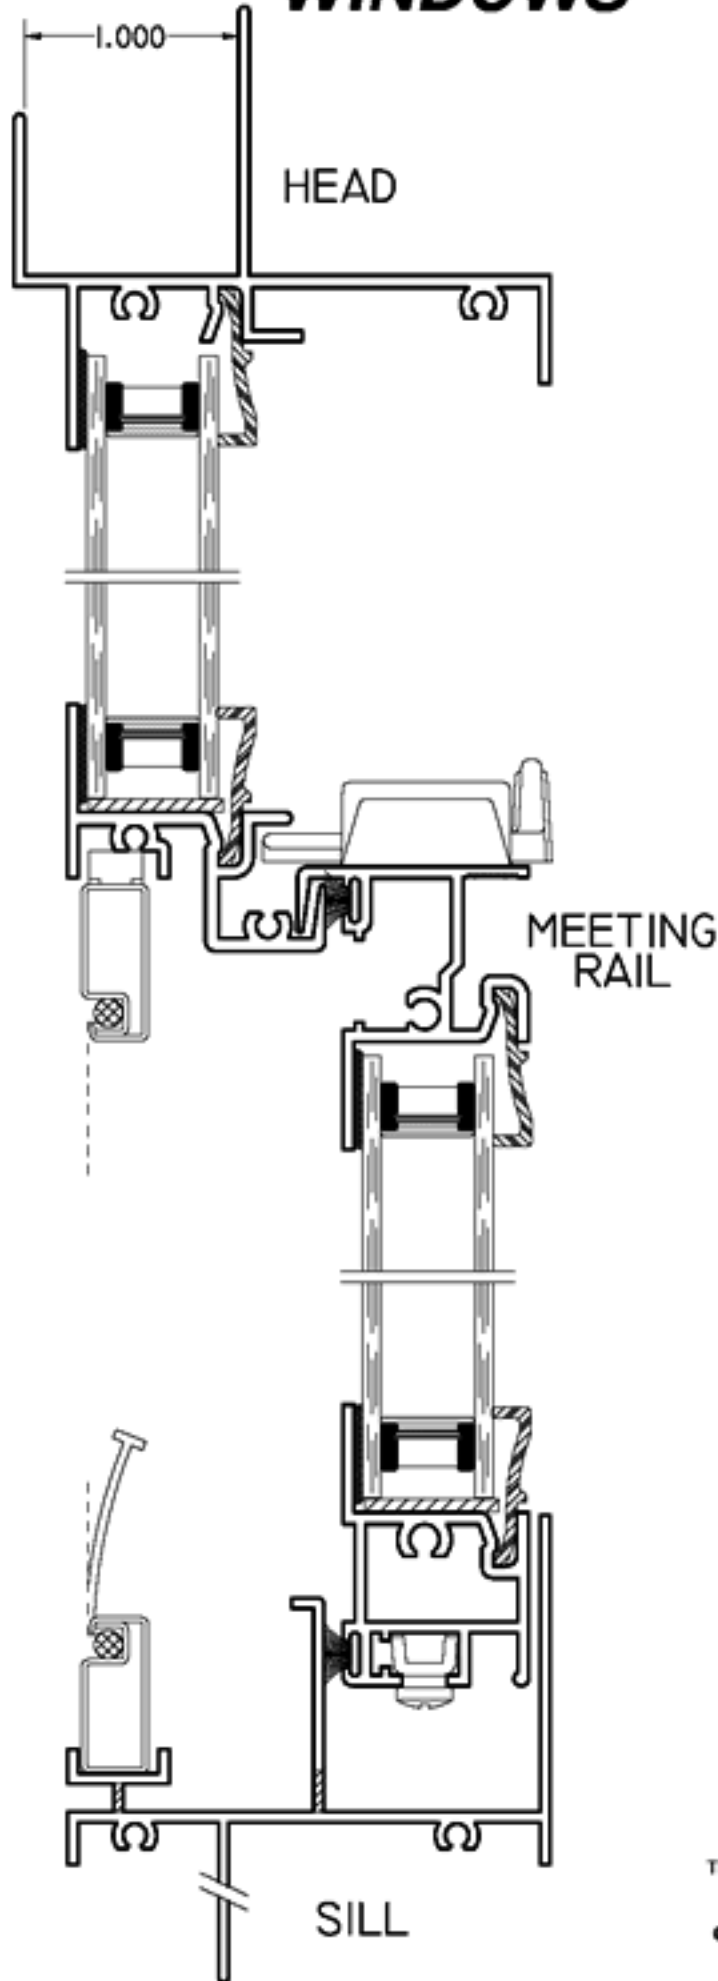

WINTECH WINDOWS

P.O. BOX 480
MONETT, MO 65708-0480

P: 417-235-7821
F: 417-737-7140
www.wintechinc.com

M225 SINGLE HUNG

3/16"Ø MOUNTING HOLES @ 1" FROM EACH END & APPROX. 4" ON-CENTER AT FRAME JAMBS & SILL ONLY.