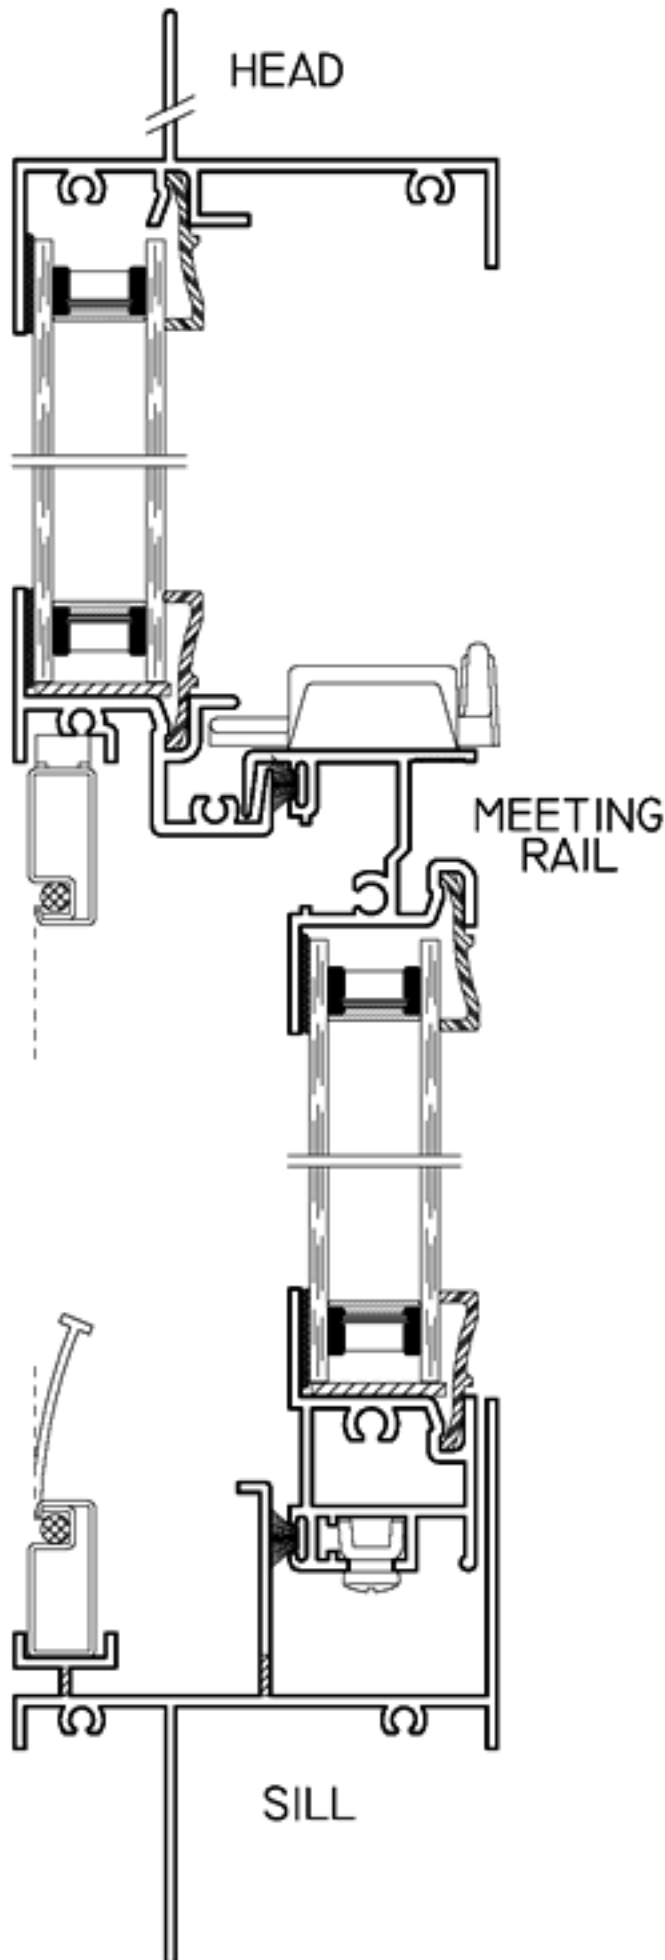

## 225 SINGLE HUNG

3/16"Ø MOUNTING HOLES @ 1" FROM EACH END & APPROX. 4" ON-CENTER