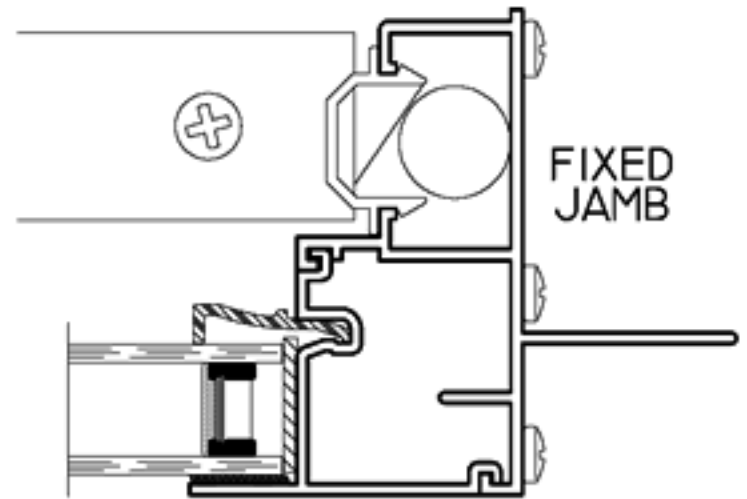

## 225 SINGLE HUNG

3/16"Ø MOUNTING HOLES @ 1" FROM EACH END & APPROX. 4" ON-CENTER