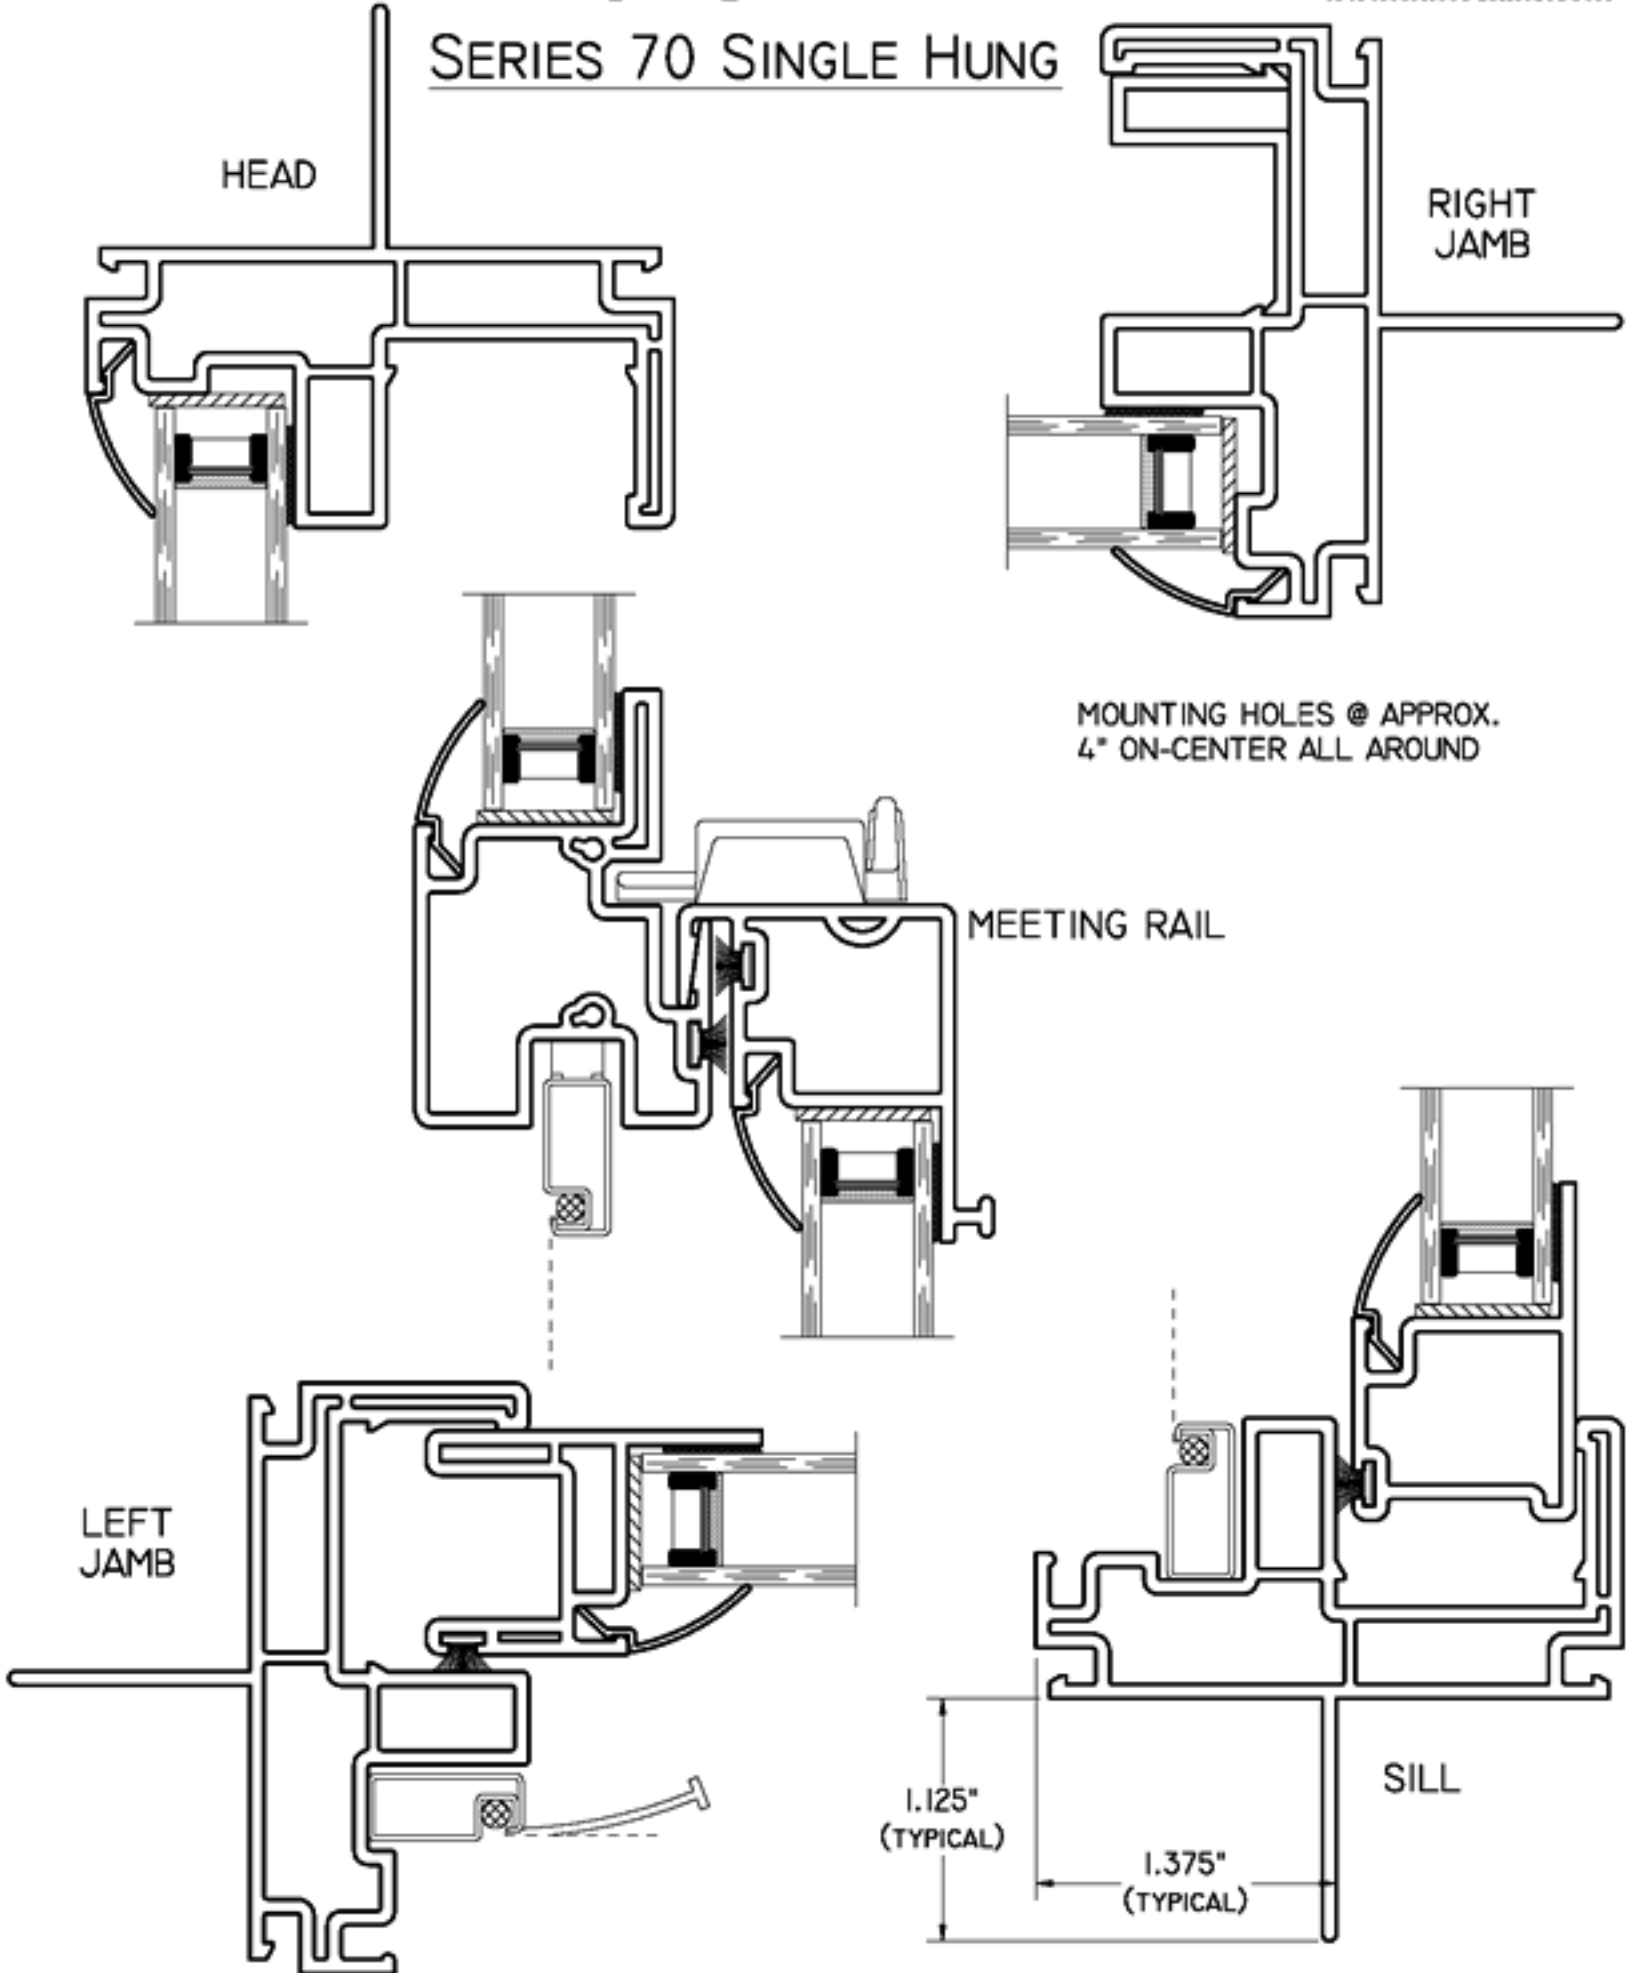

WINTeCH WINDOWS

P.O. BOX 480
MONETT, MO 65708-0480

P: 417-235-7821
F: 417-737-7140
www.wintechinc.com

SERIES 70 SINGLE HUNG