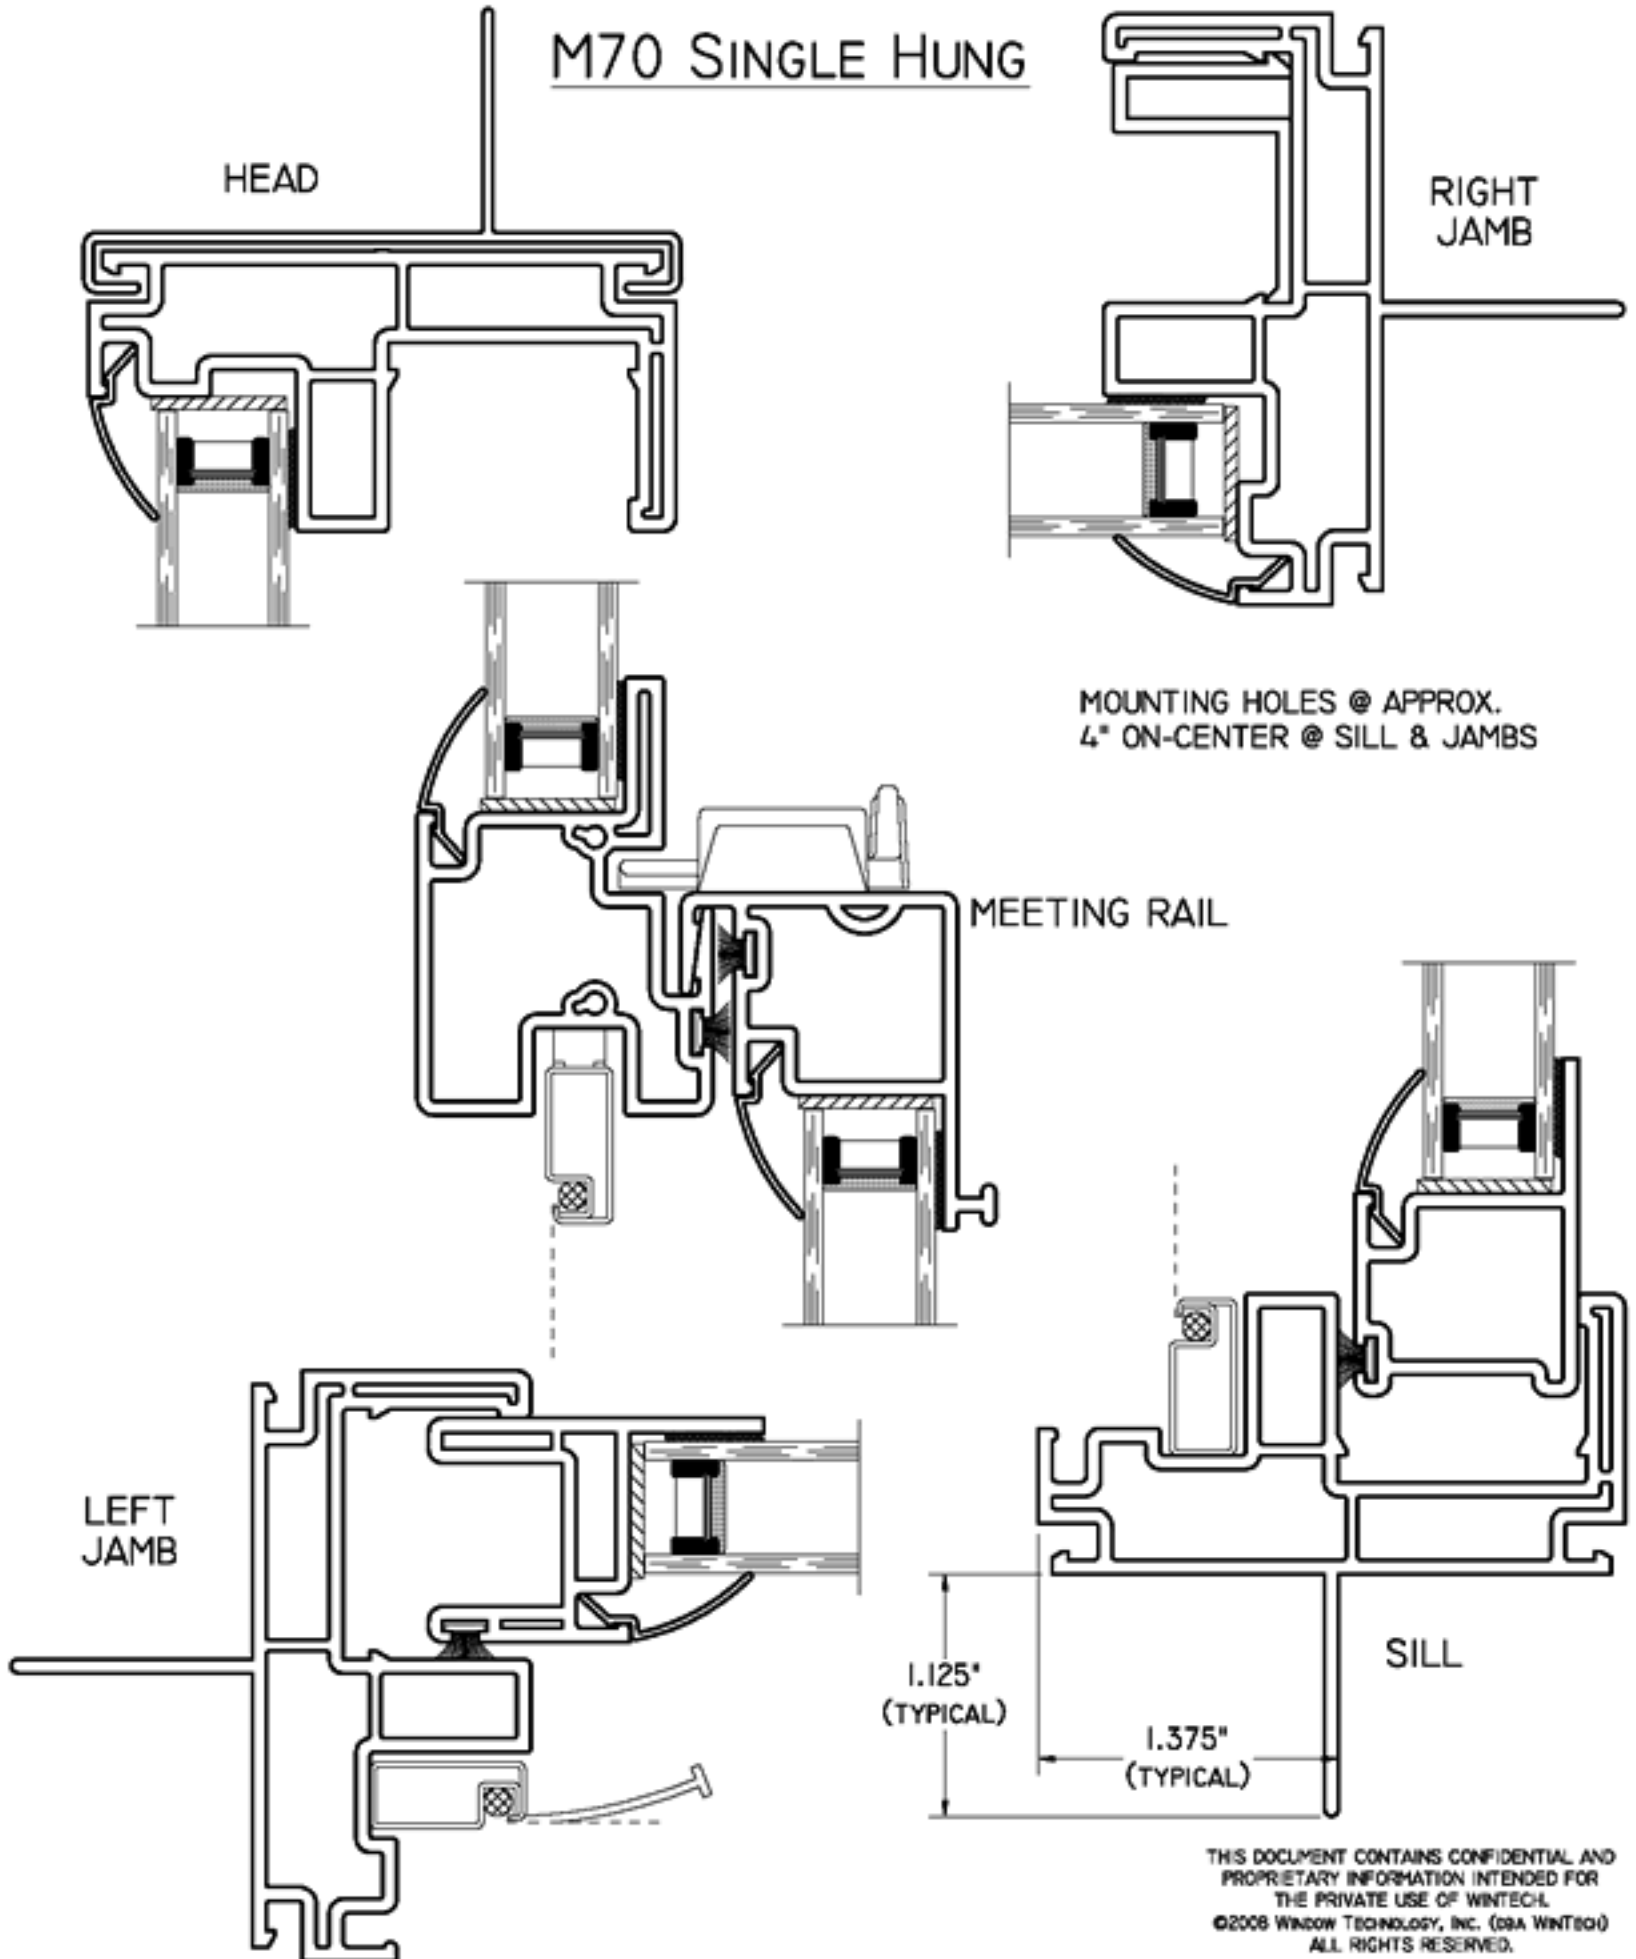

WINTECH WINDOWS

P.O. BOX 480
MONETT, MO 65708-0480

P: 417-235-7821
F: 417-737-7140
www.wintechinc.com

M70 SINGLE HUNG

THIS DOCUMENT CONTAINS CONFIDENTIAL AND
PROPRIETARY INFORMATION INTENDED FOR
THE PRIVATE USE OF WINTECH.
©2008 WINDOW TECHNOLOGY, INC. (DBA WINTSO)
ALL RIGHTS RESERVED.