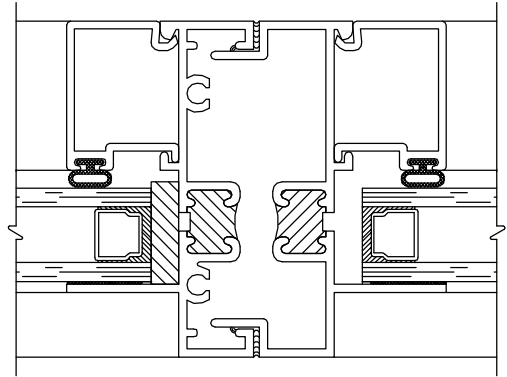

MULLION  
MALE/FEMALE  
STACK

WINDOW DIMENSION

TYPICAL  
FRAMED OPENING  
JAMB

**WinTech**

Window Technology, Inc.  
201 Industrial Drive Monett, MO 65708

TITLE			
2250 Fixed Frame			
DWN	JWD	DATE	11/30/99
CHECKED		APPROVED	
SCALE	3/4" = 1"	SHT	4 OF 4