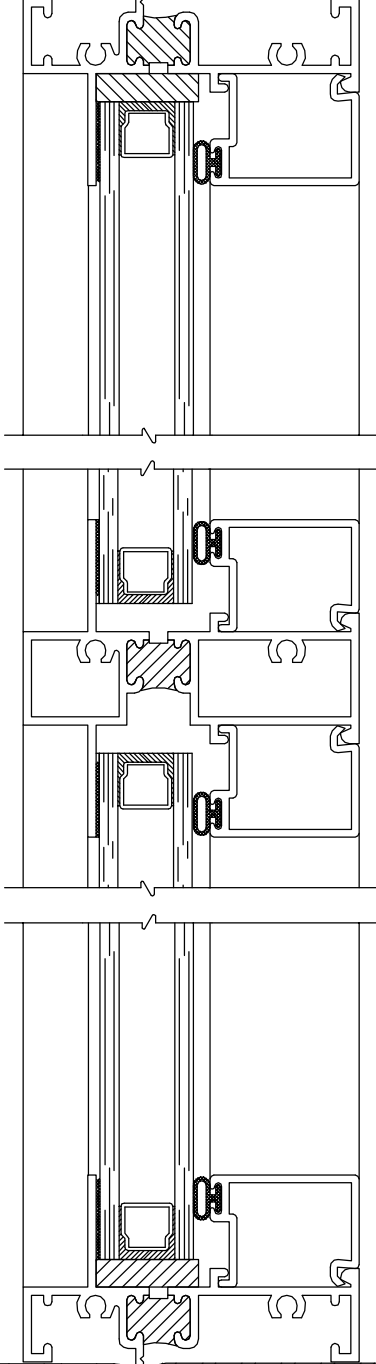

MULLION  
MALE/FEMALE  
STACK

WINDOW DIMENSION

TYPICAL  
FRAMED OPENING  
JAMB

**WinTech**

Window Technology, Inc.  
201 Industrial Drive Monett, MO 65708

TITLE			
2250 Fixed Frame			
DWN	JWD	DATE	11/30/99
CHECKED		APPROVED	
SCALE	3/4" = 1"	SHT	4 OF 4