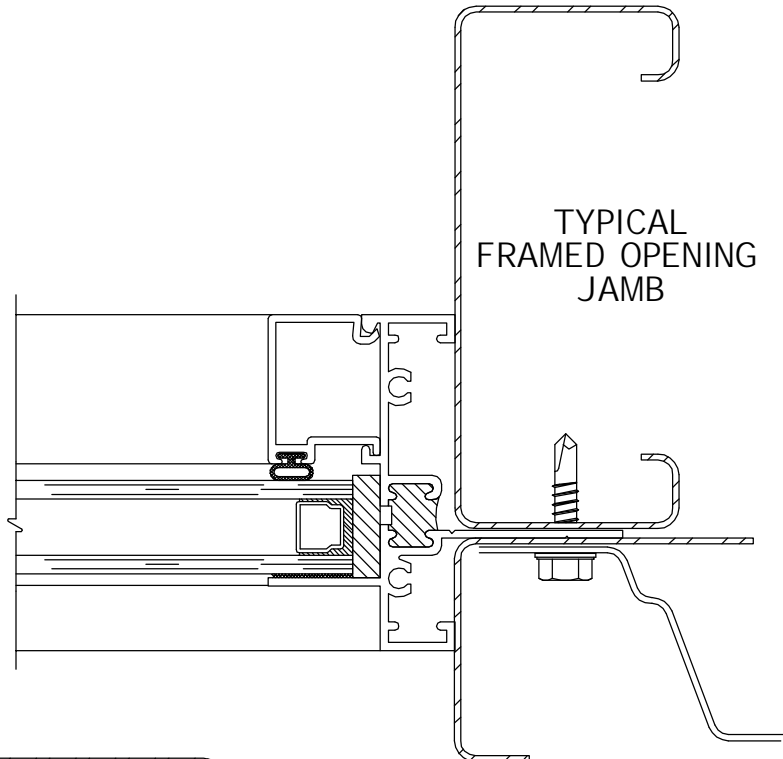

MULLION  
MALE/FEMALE  
STACK

WINDOW DIMENSION

TYPICAL  
FRAMED OPENING  
JAMB

**WinTech**

Window Technology, Inc.  
201 Industrial Drive Monett, MO 65708

TITLE			
2250 Fixed Frame			
DWN	JWD	DATE	11/30/99
CHECKED		APPROVED	
SCALE	3/4" = 1"	SHT	4 OF 4