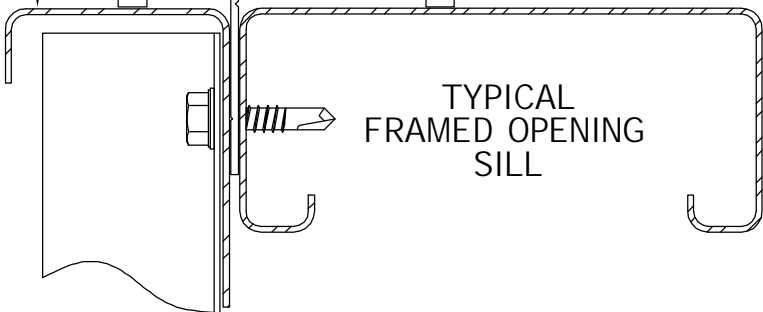

MULLION  
MALE/FEMALE  
STACK

WINDOW DIMENSION

TYPICAL  
FRAMED OPENING  
JAMB

**WinTech**

Window Technology, Inc.  
201 Industrial Drive Monett, MO 65708

TITLE			
2250 Fixed Frame			
DWN	JWD	DATE	11/30/99
CHECKED		APPROVED	
SCALE	3/4" = 1"	SHT	4 OF 4