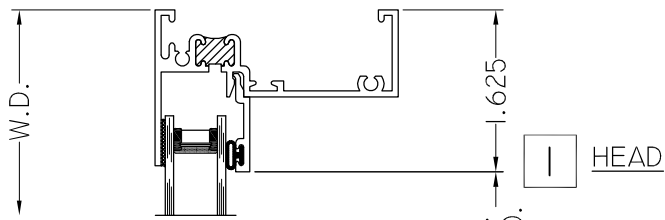

WINTTECH

Series 250

P.O. BOX 480
MONETT, MO 65708-0480

P: 417-235-7821
F: 417-737-7140
www.winttechinc.com

HALF SCALE DETAILS