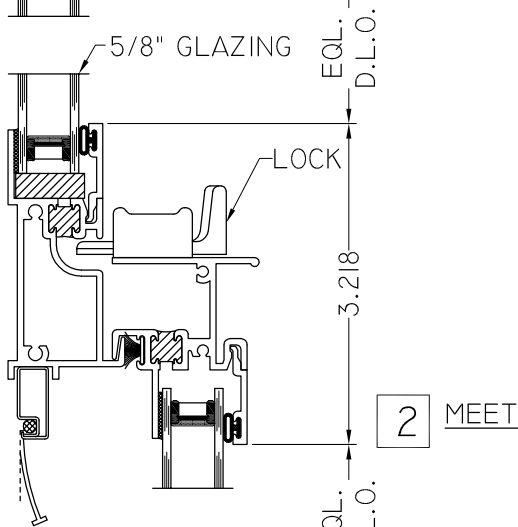

WINTTECH

Series 250

P.O. BOX 480
MONETT, MO 65708-0480

P: 417-235-7821
F: 417-737-7140
www.winttechinc.com

HALF SCALE DETAILS