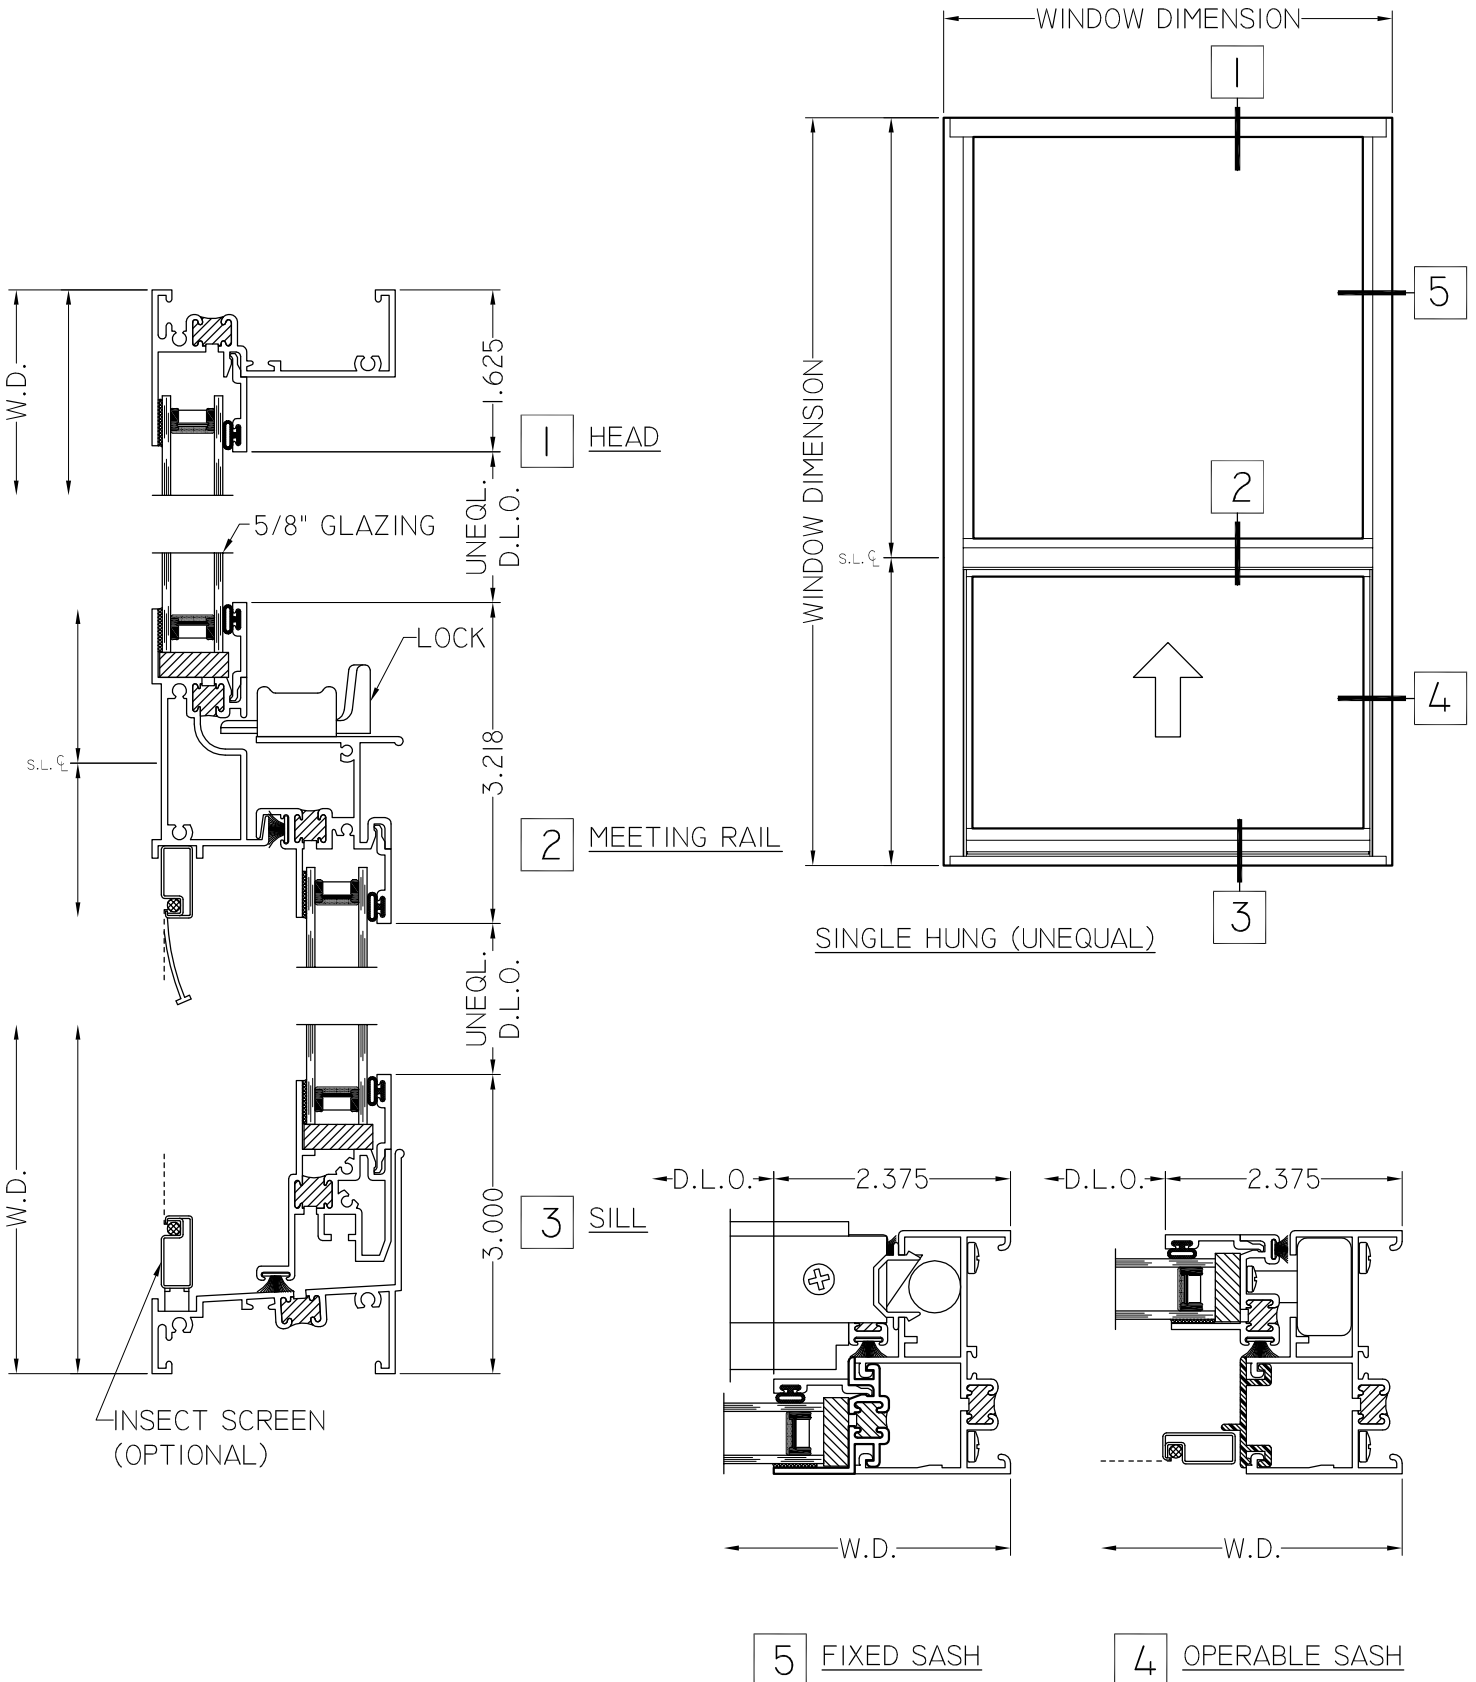

P: 417-235-7821
 F: 417-737-7140
 www.winttechinc.com

HALF SCALE DETAILS