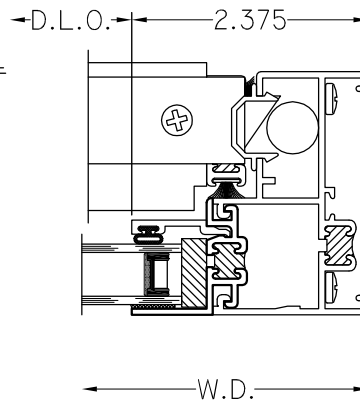

WINTTECH

Series 250

P.O. BOX 480
MONETT, MO 65708-0480

P: 417-235-7821
F: 417-737-7140
www.winttechinc.com

HALF SCALE DETAILS