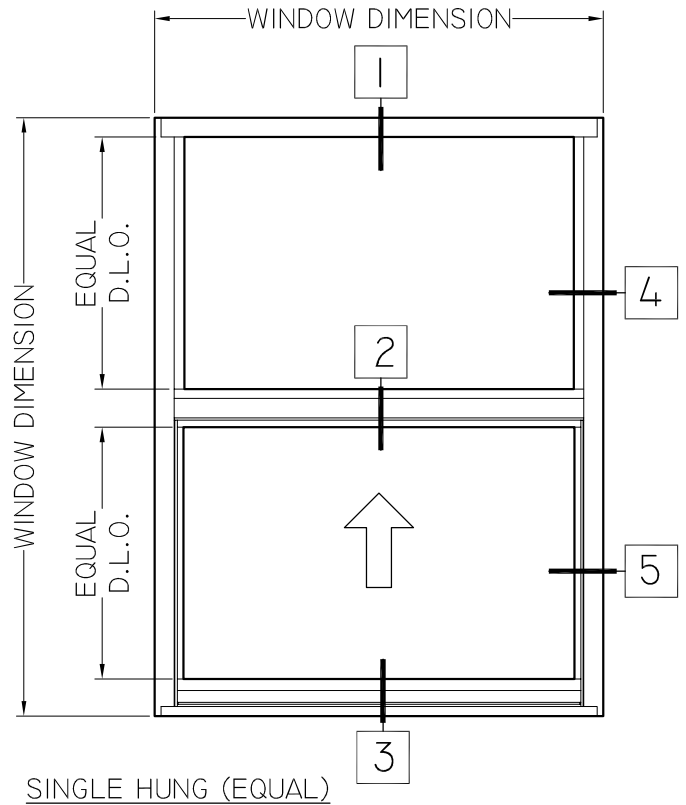

WINTTECH

Series 250

P.O. BOX 480
MONETT, MO 65708-0480

P: 417-235-7821
F: 417-737-7140
www.winttechinc.com

HALF SCALE DETAILS