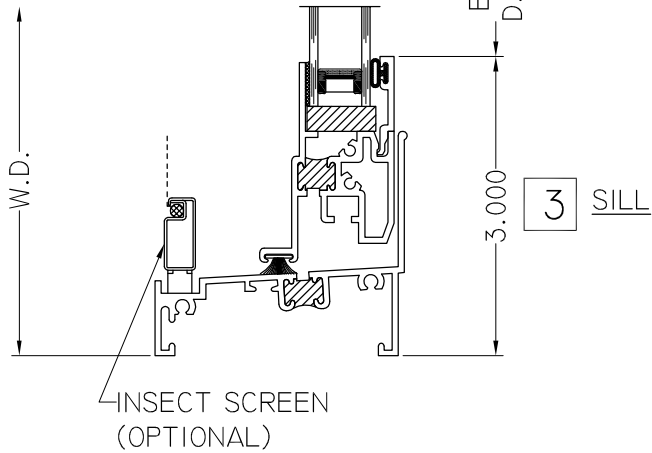

WINTTECH

Series 250

P.O. BOX 480
MONETT, MO 65708-0480

P: 417-235-7821
F: 417-737-7140
www.winttechinc.com

HALF SCALE DETAILS