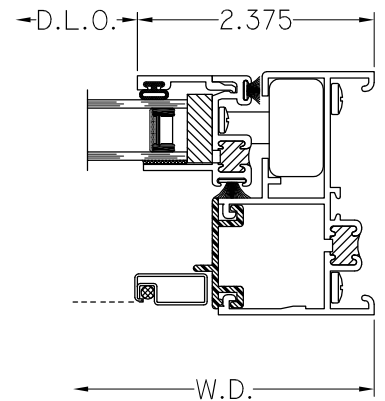

WINTTECH

Series 250

P.O. BOX 480
MONETT, MO 65708-0480

P: 417-235-7821
F: 417-737-7140
www.winttechinc.com

HALF SCALE DETAILS