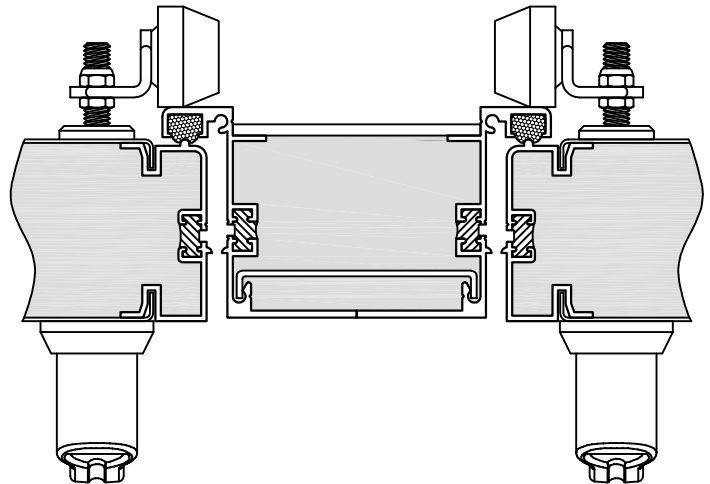

WINTTECH

ACCESS DOORS

P.O. BOX 480
MONETT, MO 65708-0480

P: 417-235-7821
F: 417-737-7140
www.winttechinc.com

AD2000 TWIN

NEGATIVE/OUTSWING
THERMAL FRAME

HINGE JAMB

HEAD/SILL

ALLEGIS

REMOVABLE MULLION