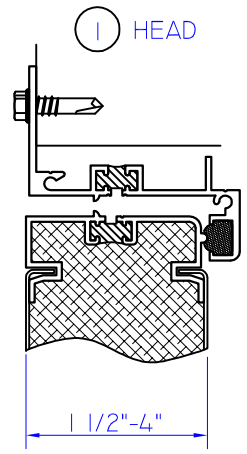

AS VIEWED FROM EXTERIOR

"FIXED ASTRAGAL" AVAILABLE IN ALL  
 SERIES AND CONFIGURATIONS  
 (NEGATIVE / OUTSWING SHOWN)

3 JAMB

1 HEAD

1 1/2"-4"

4 STILES

2 SILL