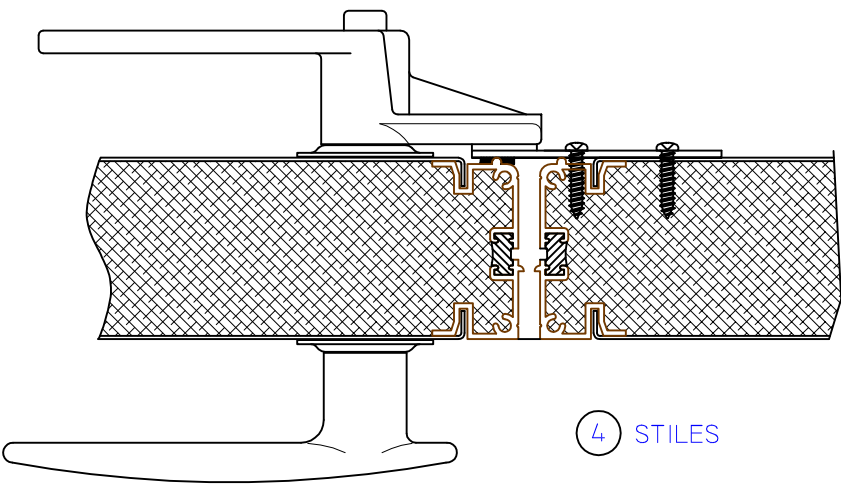

AS VIEWED FROM EXTERIOR

"FIXED ASTRAGAL" AVAILABLE IN ALL  
 SERIES AND CONFIGURATIONS  
 (NEGATIVE / OUTSWING SHOWN)

3 JAMB

1 HEAD

1 1/2"-4"

4 STILES

2 SILL