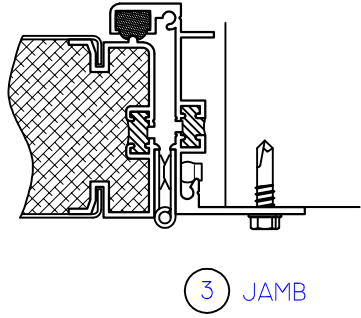

AS VIEWED FROM EXTERIOR

"FIXED ASTRAGAL" AVAILABLE IN ALL  
 SERIES AND CONFIGURATIONS  
 (NEGATIVE / OUTSWING SHOWN)

3 JAMB

1 HEAD

1 1/2"-4"

4 STILES

2 SILL