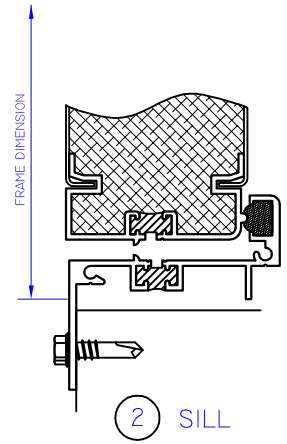

AS VIEWED FROM EXTERIOR

"FIXED ASTRAGAL" AVAILABLE IN ALL  
 SERIES AND CONFIGURATIONS  
 (NEGATIVE / OUTSWING SHOWN)

3 JAMB

1 HEAD

1 1/2"-4"

4 STILES

2 SILL