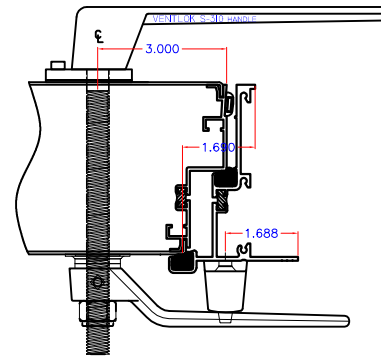

VENTLOK S-310 LOCKING HARDWARE

POSITIVE / INSWING

2" DOOR
1 GASKET

2" DOOR
2 GASKET

S-310 HRDW. ON
2" DOORS NOT TO BE
SOLD WITHOUT
MANAGEMENT APPROVAL

4" DOOR
1 GASKET

4" DOOR
2 GASKET

NEGATIVE / OUTSWING

CLEAR HOLE LOCATION

Revisions		WINECH MONETT, MISSOURI	
TITLE	VENTLOK 310 HARDWARE PREP	DATE	7-18-11
DRAWN	KB	CHECKED	
SCALE	NONE		