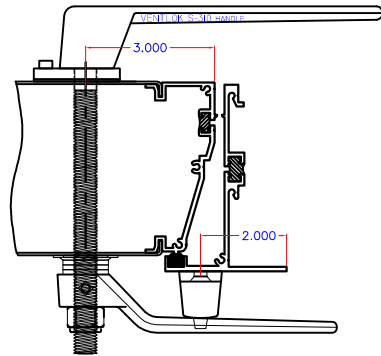

VENTLOK S-310 LOCKING HARDWARE

POSITIVE / INSWING

2" DOOR
1 GASKET

2" DOOR
2 GASKET

S-310 HRDW. ON
2" DOORS NOT TO BE
SOLD WITHOUT
MANAGEMENT APPROVAL

4" DOOR
1 GASKET

4" DOOR
2 GASKET

NEGATIVE / OUTSWING

CLEAR HOLE LOCATION

Revisions		WINECH MONETT, MISSOURI	
TITLE	VENTLOK 310 HARDWARE PREP	DATE	7-18-11
DRAWN	KB	CHECKED	
SCALE	NONE		