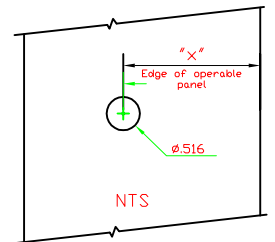

VENTLOK S-310 LOCKING HARDWARE

POSITIVE / INSWING

2" DOOR
1 GASKET

2" DOOR
2 GASKET

S-310 HRDW. ON
2" DOORS NOT TO BE
SOLD WITHOUT
MANAGEMENT APPROVAL

4" DOOR
1 GASKET

4" DOOR
2 GASKET

NEGATIVE / OUTSWING