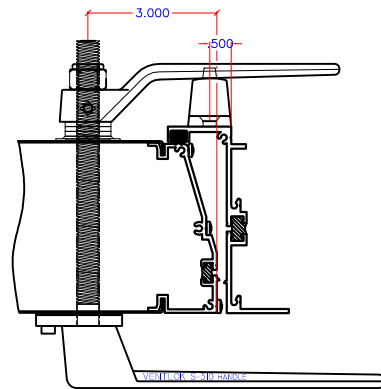

VENTLOK S-310 LOCKING HARDWARE

POSITIVE / INSWING

2" DOOR
1 GASKET

2" DOOR
2 GASKET

S-310 HRDW. ON
2" DOORS NOT TO BE
SOLD WITHOUT
MANAGEMENT APPROVAL

4" DOOR
1 GASKET

4" DOOR
2 GASKET

NEGATIVE / OUTSWING

CLEAR HOLE LOCATION

Revisions		WINECH MONETT, MISSOURI	
TITLE	VENTLOK 310 HARDWARE PREP	DATE	7-18-11
DRAWN	KB	CHECKED	
SCALE	NONE		