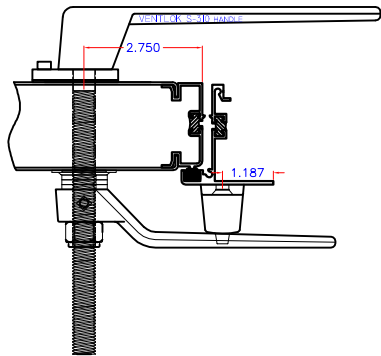

VENTLOK S-310 LOCKING HARDWARE

POSITIVE / INSWING

2" DOOR
1 GASKET

2" DOOR
2 GASKET

S-310 HRDW. ON
2" DOORS NOT TO BE
SOLD WITHOUT
MANAGEMENT APPROVAL

4" DOOR
1 GASKET

4" DOOR
2 GASKET

NEGATIVE / OUTSWING

CLEAR HOLE LOCATION

Revisions		WINECH MONETT, MISSOURI	
TITLE	VENTLOK 310 HARDWARE PREP	DATE	7-18-11
DRAWN	KB	CHECKED	
SCALE	NONE		