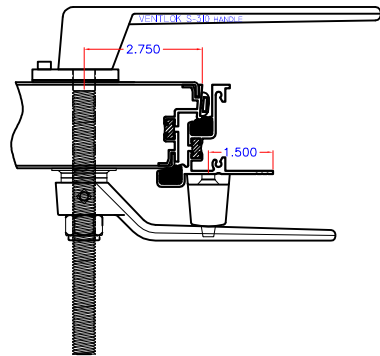

VENTLOK S-310 LOCKING HARDWARE

POSITIVE / INSWING

2" DOOR
1 GASKET

2" DOOR
2 GASKET

S-310 HRDW. ON
2" DOORS NOT TO BE
SOLD WITHOUT
MANAGEMENT APPROVAL

4" DOOR
1 GASKET

4" DOOR
2 GASKET

NEGATIVE / OUTSWING

CLEAR HOLE LOCATION

Revisions		WINECH MONETT, MISSOURI	
TITLE	VENTLOK 310 HARDWARE PREP	DATE	7-18-11
DRAWN	KB	CHECKED	
SCALE	NONE		