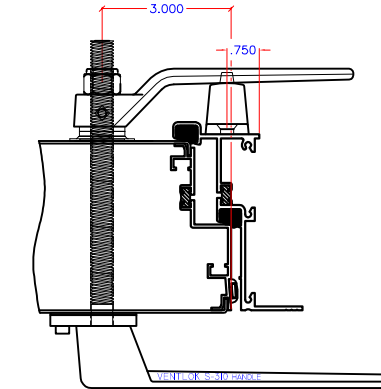

VENTLOK S-310 LOCKING HARDWARE

POSITIVE / INSWING

2" DOOR
1 GASKET

2" DOOR
2 GASKET

S-310 HRDW. ON
2" DOORS NOT TO BE
SOLD WITHOUT
MANAGEMENT APPROVAL

4" DOOR
1 GASKET

4" DOOR
2 GASKET

NEGATIVE / OUTSWING

CLEAR HOLE LOCATION

Revisions		WINECH MONETT, MISSOURI	
TITLE	VENTLOK 310 HARDWARE PREP	DATE	7-18-11
DRAWN	KB	CHECKED	
SCALE	NONE		