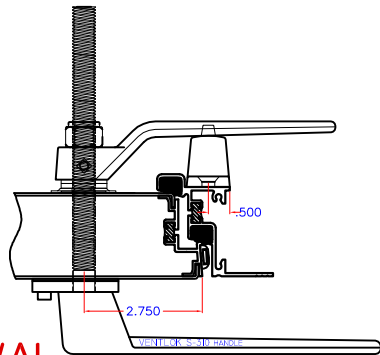

VENTLOK S-310 LOCKING HARDWARE

POSITIVE / INSWING

2" DOOR
1 GASKET

2" DOOR
2 GASKET

S-310 HRDW. ON
2" DOORS NOT TO BE
SOLD WITHOUT
MANAGEMENT APPROVAL

4" DOOR
1 GASKET

4" DOOR
2 GASKET

NEGATIVE / OUTSWING

CLEAR HOLE LOCATION

Revisions		WINECH MONETT, MISSOURI	
TITLE	VENTLOK 310 HARDWARE PREP	DATE	7-18-11
DRAWN	KB	CHECKED	
SCALE	NONE		