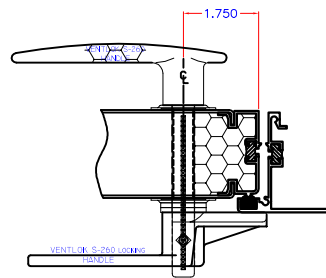

VENTLOK S-260 LOCKING HARDWARE

1 1/2" - 2" DOOR
1 GASKET

1 1/2" - 2" DOOR
2 GASKET

NEGATIVE / OUTSWING

CLEAR HOLE LOCATION

POSITIVE / INSWING

Revisions		WINECH MONETT, MISSOURI	
TITLE	VENTLOK 260 HARDWARE PREP	DATE	7-12-11
DWN	KB	CHECKED	
SCALE	NONE		