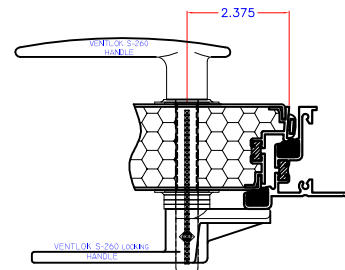

VENTLOK S-260 LOCKING HARDWARE

1 1/2" - 2" DOOR
1 GASKET

1 1/2" - 2" DOOR
2 GASKET

NEGATIVE / OUTSWING

CLEAR HOLE LOCATION

POSITIVE / INSWING

Revisions		WINECH MONETT, MISSOURI	
TITLE	VENTLOK 260 HARDWARE PREP	DATE	7-12-11
DWN	KB	CHECKED	
SCALE	NONE		