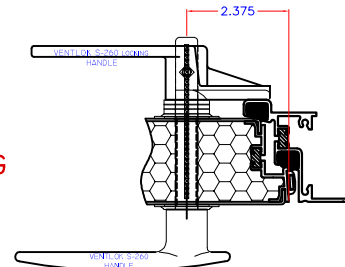

VENTLOK S-260 LOCKING HARDWARE

1 1/2" - 2" DOOR
1 GASKET

1 1/2" - 2" DOOR
2 GASKET

NEGATIVE / OUTSWING

CLEAR HOLE LOCATION

POSITIVE / INSWING

Revisions		WINECH MONETT, MISSOURI	
TITLE	VENTLOK 260 HARDWARE PREP	DATE	7-12-11
DWN	KB	CHECKED	
SCALE	NONE		