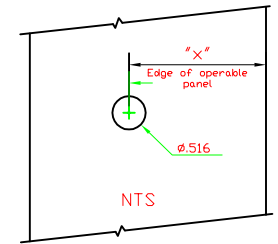

VENTLOK S-260 LOCKING HARDWARE

1 1/2" - 2" DOOR
1 GASKET

1 1/2" - 2" DOOR
2 GASKET

NEGATIVE / OUTSWING

CLEAR HOLE LOCATION

POSITIVE / INSWING

Revisions		WINECH MONETT, MISSOURI	
TITLE	VENTLOK 260 HARDWARE PREP	DATE	7-12-11
DWN	KB	CHECKED	
SCALE	NONE		