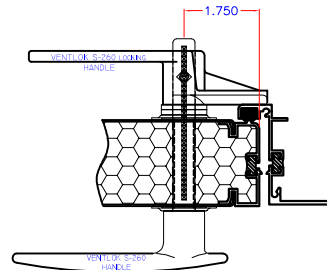

VENTLOK S-260 LOCKING HARDWARE

1 1/2" - 2" DOOR
1 GASKET

1 1/2" - 2" DOOR
2 GASKET

NEGATIVE / OUTSWING

CLEAR HOLE LOCATION

POSITIVE / INSWING

Revisions		WINECH MONETT, MISSOURI	
TITLE	VENTLOK 260 HARDWARE PREP	DATE	7-12-11
DWN	KB	CHECKED	
SCALE	NONE		