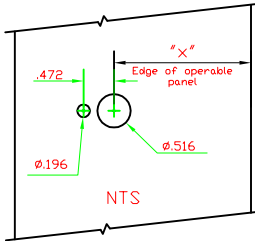

ALLEGIS PREP ONLY

1 1/2" - 2" DOOR
1 GASKET

1 1/2" - 2" DOOR
2 GASKET

NEGATIVE / OUTSWING

4" DOOR
1 GASKET

4" DOOR
2 GASKET

CLEAR HOLE LOCATION

POSITIVE / INSWING