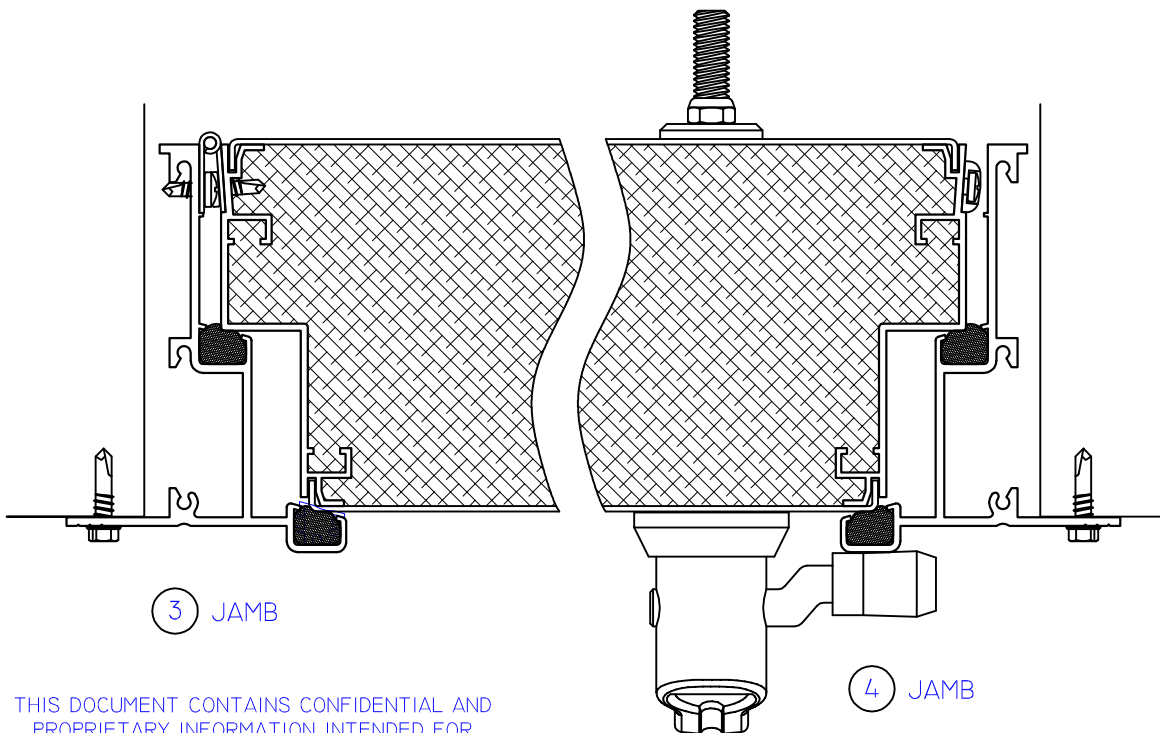

WINTECH

ACCESS DOORS

P.O. BOX 480
MONETT, MO 65708-0480

P: 417-235-7821
F: 417-737-7140
www.wintechinc.com

AD4200

POSITIVE/INSWING
NON THERMAL FRAME

OPTIONAL VIEW-PORT
NOT SHOWN

AS VIEWED FROM EXTERIOR