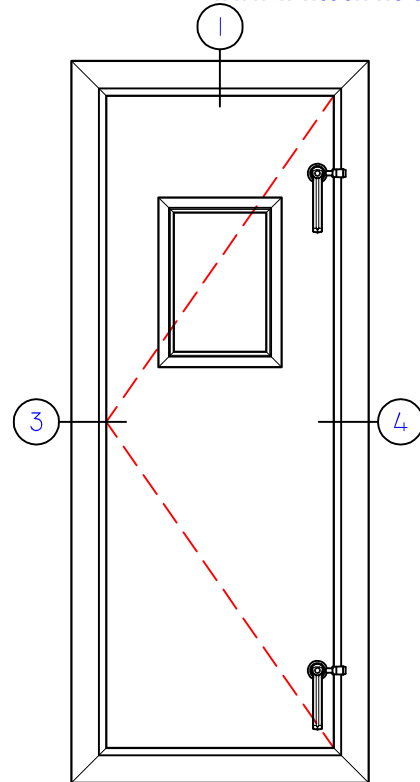

WINTECH

ACCESS DOORS

P.O. BOX 480
MONETT, MO 65708-0480

P: 417-235-7821
F: 417-737-7140
www.wintechinc.com

AD4200

POSITIVE/INSWING
NON THERMAL FRAME

OPTIONAL VIEW-PORT
NOT SHOWN

AS VIEWED FROM EXTERIOR