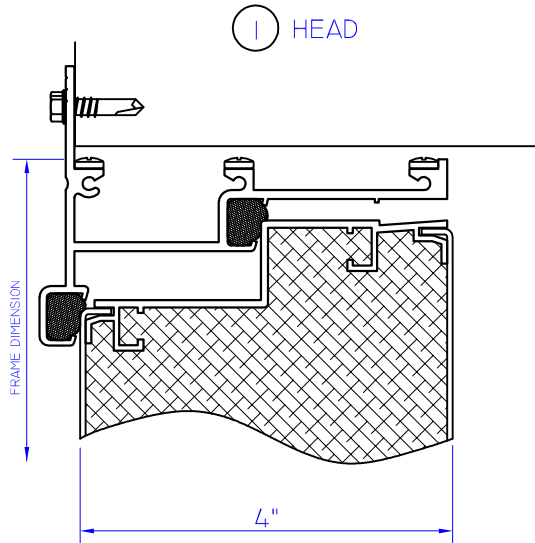

WINTECH

ACCESS DOORS

P.O. BOX 480
MONETT, MO 65708-0480

P: 417-235-7821
F: 417-737-7140
www.wintechinc.com

AD4200

POSITIVE/INSWING
NON THERMAL FRAME

OPTIONAL VIEW-PORT
NOT SHOWN

AS VIEWED FROM EXTERIOR