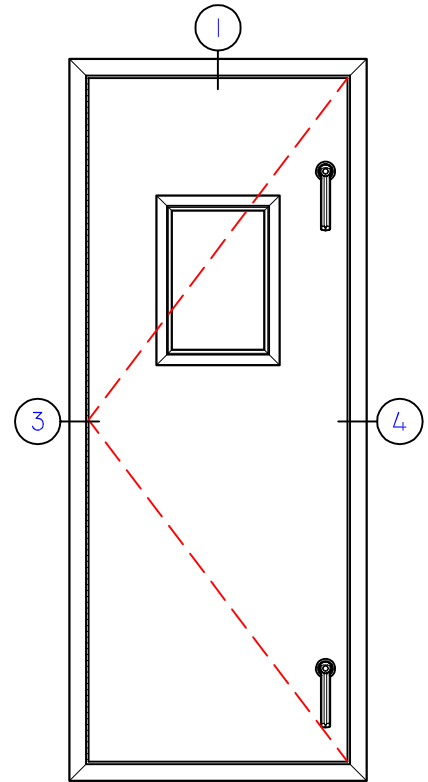

WINTECH

ACCESS DOORS

P.O. BOX 480
 MONETT, MO 65708-0480

P: 417-235-7821
 F: 417-737-7140
www.wintechinc.com

AD4200

NEGATIVE/OUTSWING
 NON THERMAL FRAME

OPTIONAL VIEW-PORT
 NOT SHOWN

AS VIEWED FROM EXTERIOR