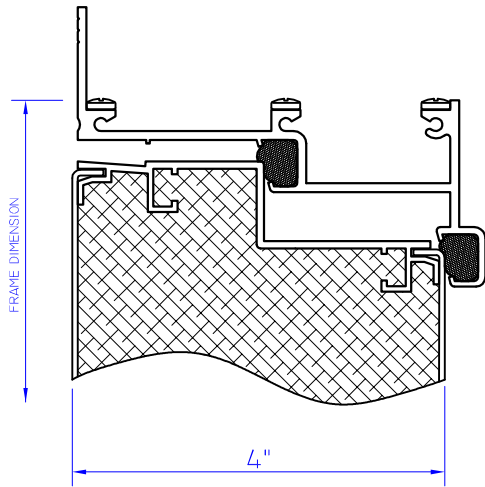

WINTECH

ACCESS DOORS

P.O. BOX 480
 MONETT, MO 65708-0480

P: 417-235-7821
 F: 417-737-7140
www.wintechinc.com

AD4200

NEGATIVE/OUTSWING
 NON THERMAL FRAME

OPTIONAL VIEW-PORT
 NOT SHOWN

AS VIEWED FROM EXTERIOR