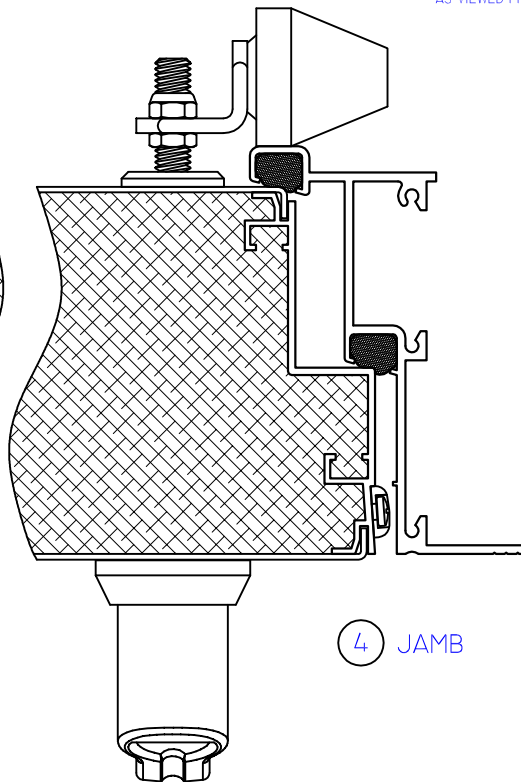

4 JAMB

THIS DOCUMENT CONTAINS CONFIDENTIAL AND
PROPRIETARY INFORMATION INTENDED FOR
THE PRIVATE USE OF WINTECH.
©2010 WINDOW TECHNOLOGY, INC. (DBA WINTECH)
ALL RIGHTS RESERVED.