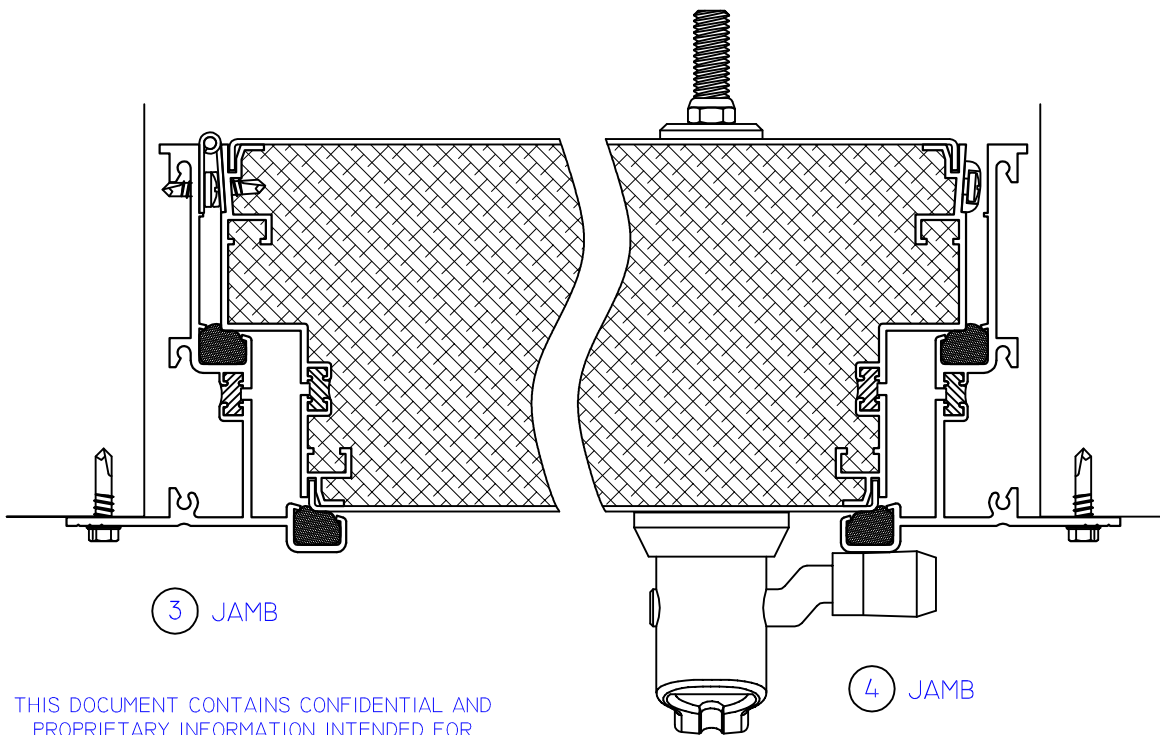

WINTECH

ACCESS DOORS

P.O. BOX 480
MONETT, MO 65708-0480

P: 417-235-7821
F: 417-737-7140
www.wintechinc.com

AD4200T

POSITIVE/INSWING
THERMAL FRAME

OPTIONAL VIEW-PORT
NOT SHOWN

AS VIEWED FROM EXTERIOR