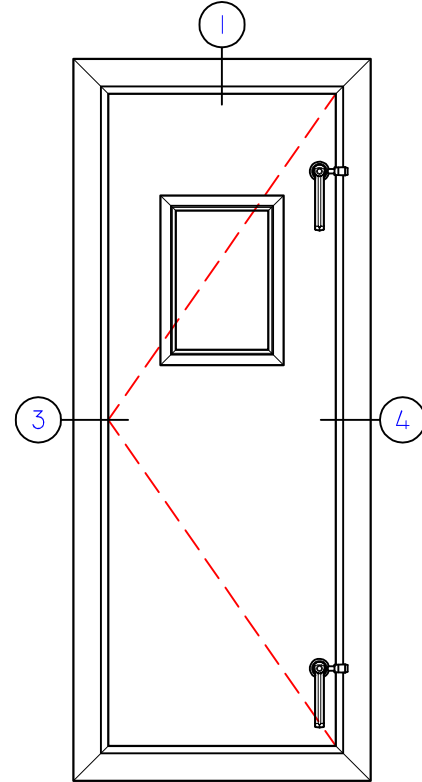

WINTECH

ACCESS DOORS

P.O. BOX 480
MONETT, MO 65708-0480

P: 417-235-7821
F: 417-737-7140
www.wintechinc.com

AD4200T

POSITIVE/INSWING
THERMAL FRAME

OPTIONAL VIEW-PORT
NOT SHOWN

AS VIEWED FROM EXTERIOR