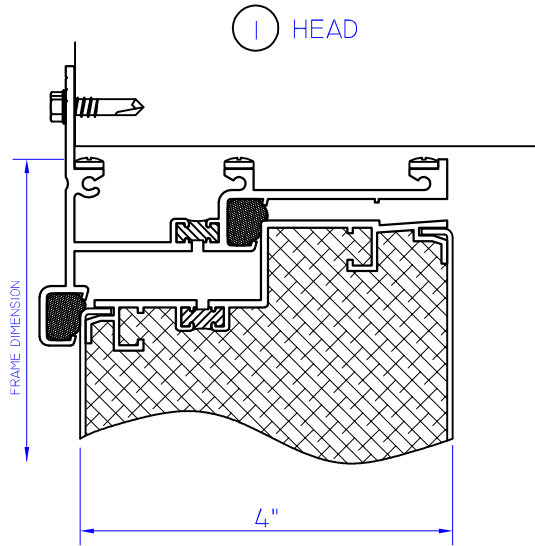

WINTECH

ACCESS DOORS

P.O. BOX 480
MONETT, MO 65708-0480

P: 417-235-7821
F: 417-737-7140
www.wintechinc.com

AD4200T

POSITIVE/INSWING
THERMAL FRAME

OPTIONAL VIEW-PORT
NOT SHOWN

AS VIEWED FROM EXTERIOR