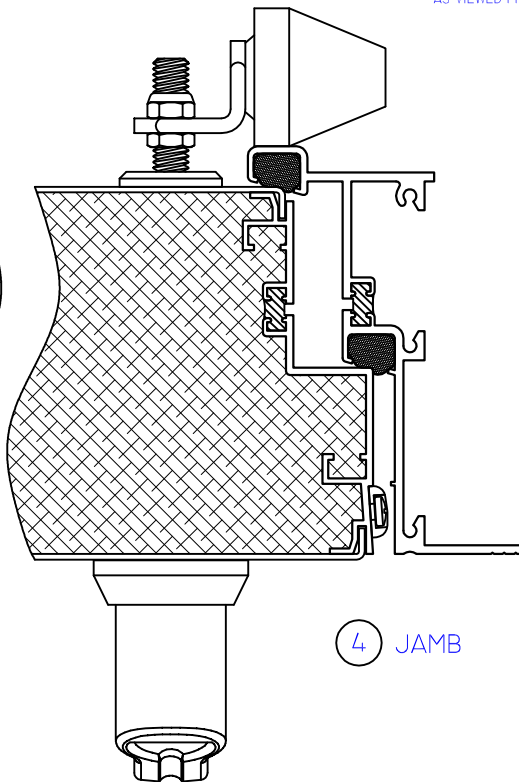

4 JAMB

THIS DOCUMENT CONTAINS CONFIDENTIAL AND PROPRIETARY INFORMATION INTENDED FOR THE PRIVATE USE OF WINTeCH.
©2010 WINDOW TECHNOLOGY, INC. (DBA WINTeCH)
ALL RIGHTS RESERVED.