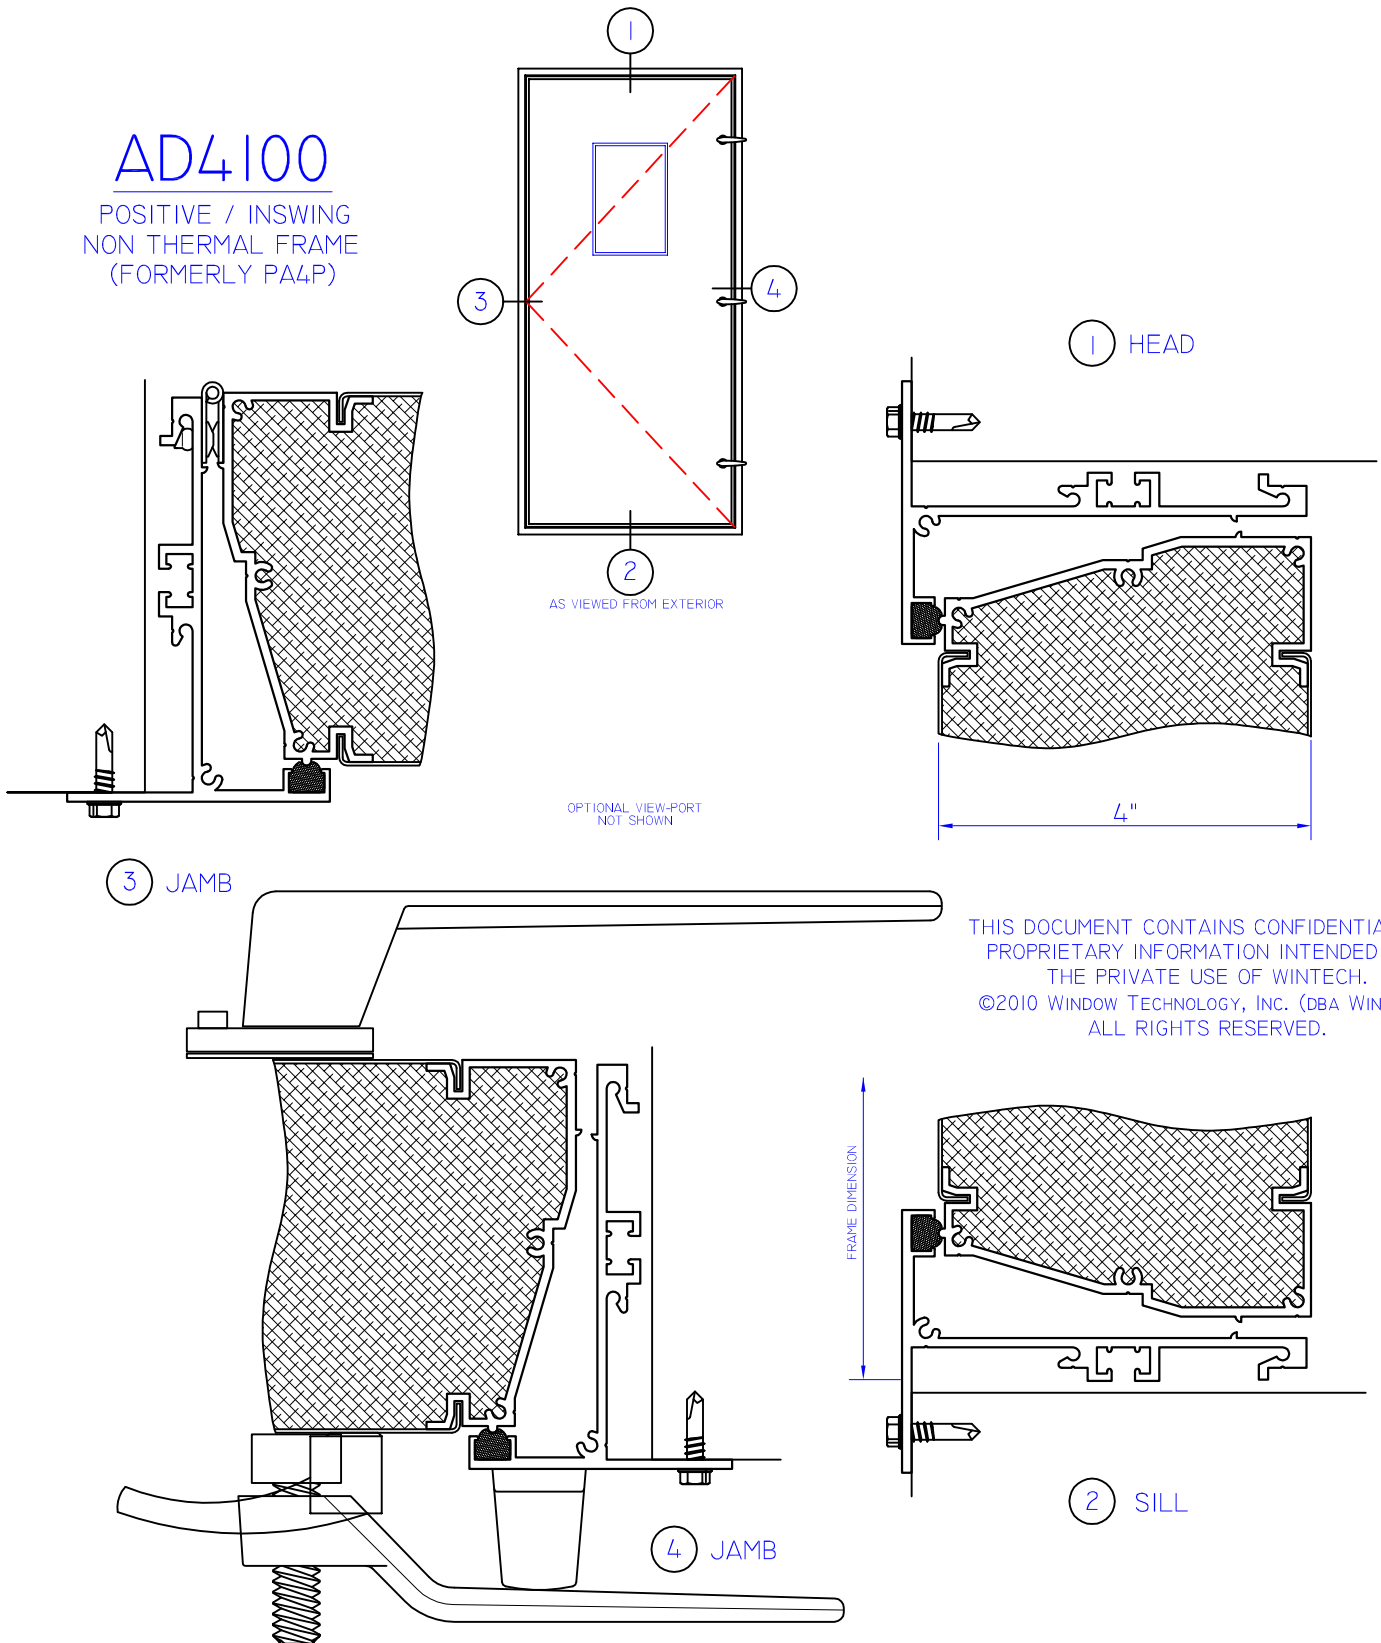

AD4100

POSITIVE / INSWING
NON THERMAL FRAME
(FORMERLY PA4P)

THIS DOCUMENT CONTAINS CONFIDENTIAL AND PROPRIETARY INFORMATION INTENDED FOR THE PRIVATE USE OF WINTeCH.
©2010 WINDOW TECHNOLOGY, INC. (DBA WINTeCH) ALL RIGHTS RESERVED.