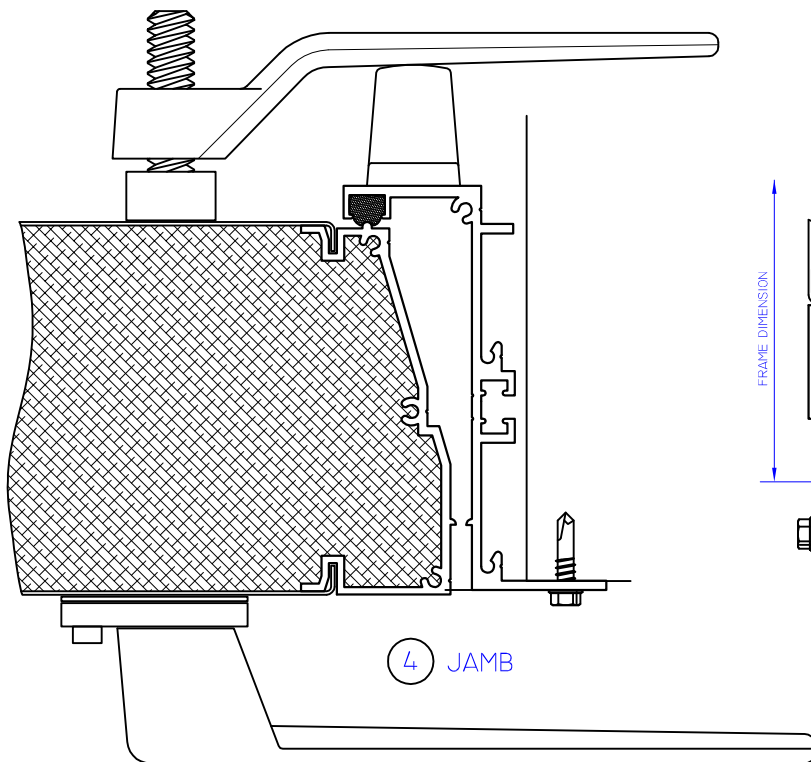

## AD4100

NEGATIVE / OUTSWING  
 NON THERMAL FRAME  
 (FORMERLY PA4N)

3 JAMB

4 JAMB

THIS DOCUMENT CONTAINS CONFIDENTIAL AND  
 PROPRIETARY INFORMATION INTENDED FOR  
 THE PRIVATE USE OF WINTeCH.  
 ©2010 WINDOW TECHNOLOGY, INC. (DBA WINTeCH)  
 ALL RIGHTS RESERVED.