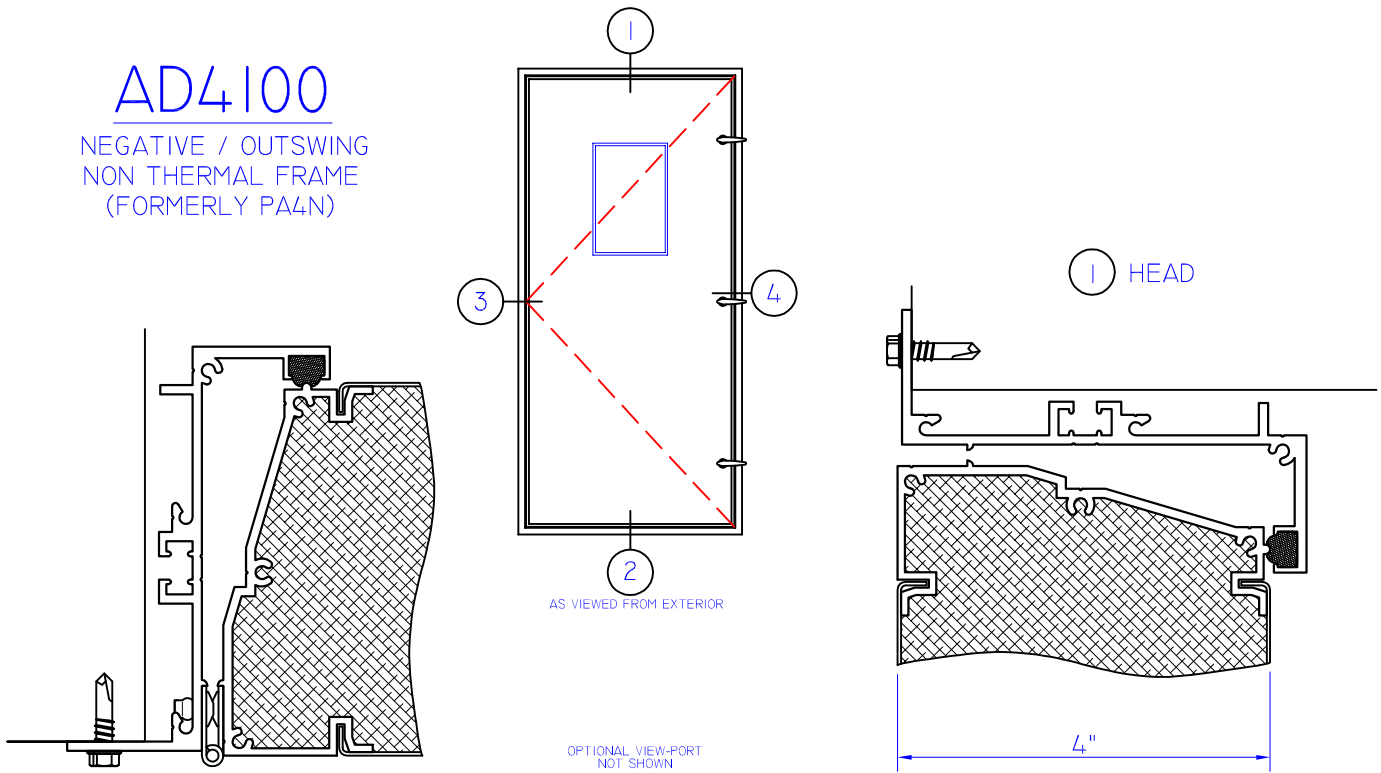

## AD4100

NEGATIVE / OUTSWING  
 NON THERMAL FRAME  
 (FORMERLY PA4N)

3 JAMB

4 JAMB

THIS DOCUMENT CONTAINS CONFIDENTIAL AND  
 PROPRIETARY INFORMATION INTENDED FOR  
 THE PRIVATE USE OF WINTeCH.  
 ©2010 WINDOW TECHNOLOGY, INC. (DBA WINTeCH)  
 ALL RIGHTS RESERVED.