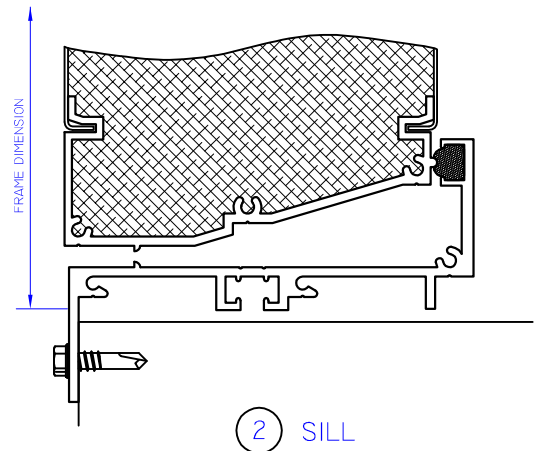

## AD4100

NEGATIVE / OUTSWING  
 NON THERMAL FRAME  
 (FORMERLY PA4N)

3 JAMB

4 JAMB

THIS DOCUMENT CONTAINS CONFIDENTIAL AND  
 PROPRIETARY INFORMATION INTENDED FOR  
 THE PRIVATE USE OF WINTeCH.  
 ©2010 WINDOW TECHNOLOGY, INC. (DBA WINTeCH)  
 ALL RIGHTS RESERVED.