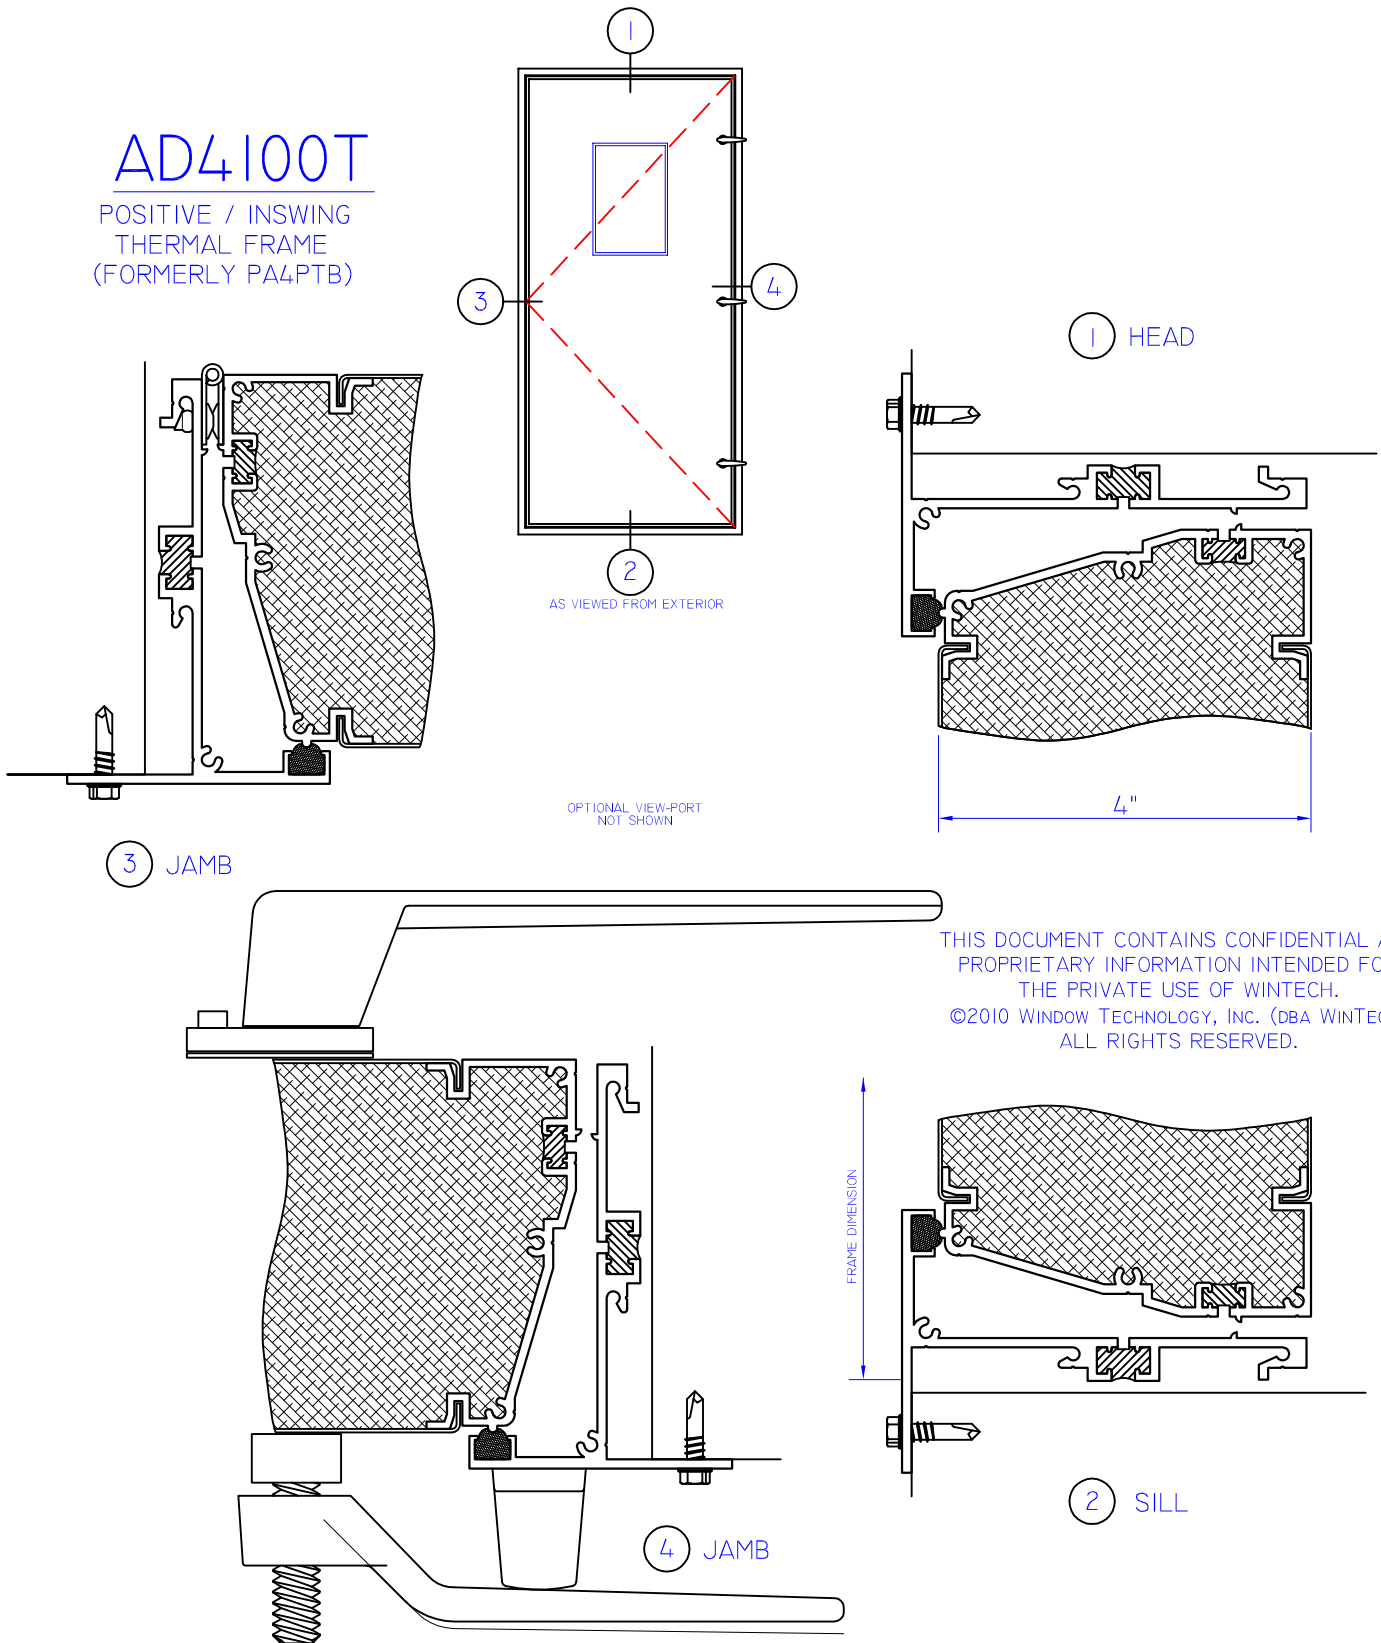

## AD4100T

POSITIVE / INSWING  
 THERMAL FRAME  
 (FORMERLY PA4PTB)

THIS DOCUMENT CONTAINS CONFIDENTIAL AND PROPRIETARY INFORMATION INTENDED FOR THE PRIVATE USE OF WINTeCH. ©2010 WINDOW TECHNOLOGY, INC. (DBA WINTeCH) ALL RIGHTS RESERVED.