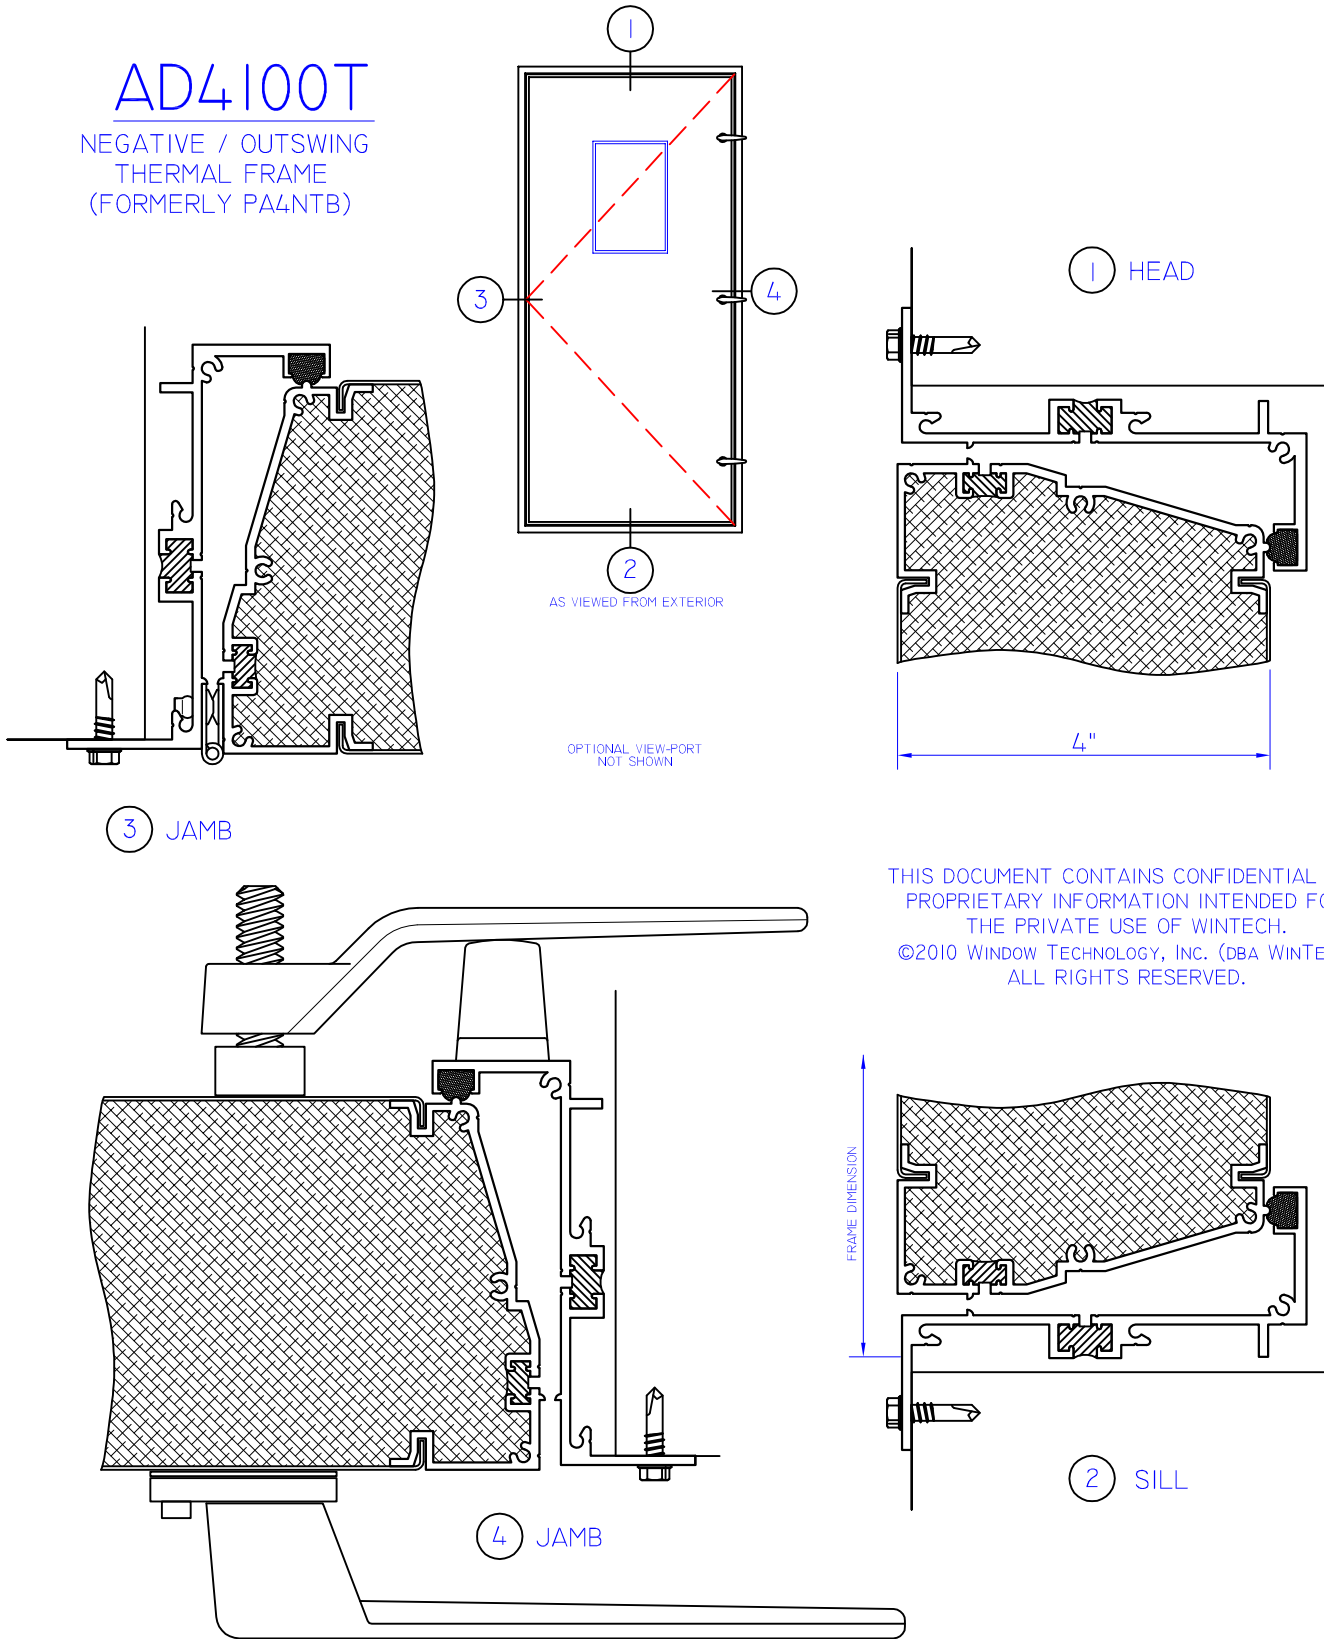

## AD4100T

NEGATIVE / OUTSWING  
 THERMAL FRAME  
 (FORMERLY PA4NTB)

THIS DOCUMENT CONTAINS CONFIDENTIAL AND PROPRIETARY INFORMATION INTENDED FOR THE PRIVATE USE OF WINTeCH. ©2010 WINDOW TECHNOLOGY, INC. (DBA WINTeCH) ALL RIGHTS RESERVED.