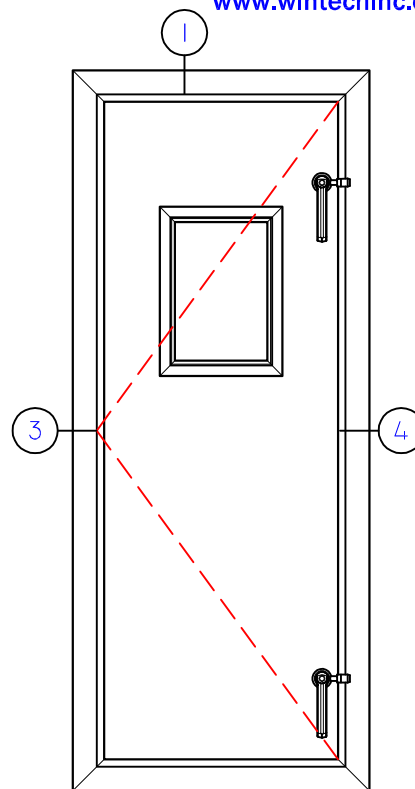

WINTeCH

ACCESS DOORS

P.O. BOX 480
 MONETT, MO 65708-0480

P: 417-235-7821
 F: 417-737-7140
www.wintechinc.com

AD2200

POSITIVE/INSWING
 NON THERMAL FRAME

OPTIONAL VIEW-PORT
 NOT SHOWN

THIS DOCUMENT CONTAINS CONFIDENTIAL AND
 PROPRIETARY INFORMATION INTENDED FOR
 THE PRIVATE USE OF WINTeCH.
 ©2010 WINDOW TECHNOLOGY, INC. (DBA WINTeCH)
 ALL RIGHTS RESERVED.