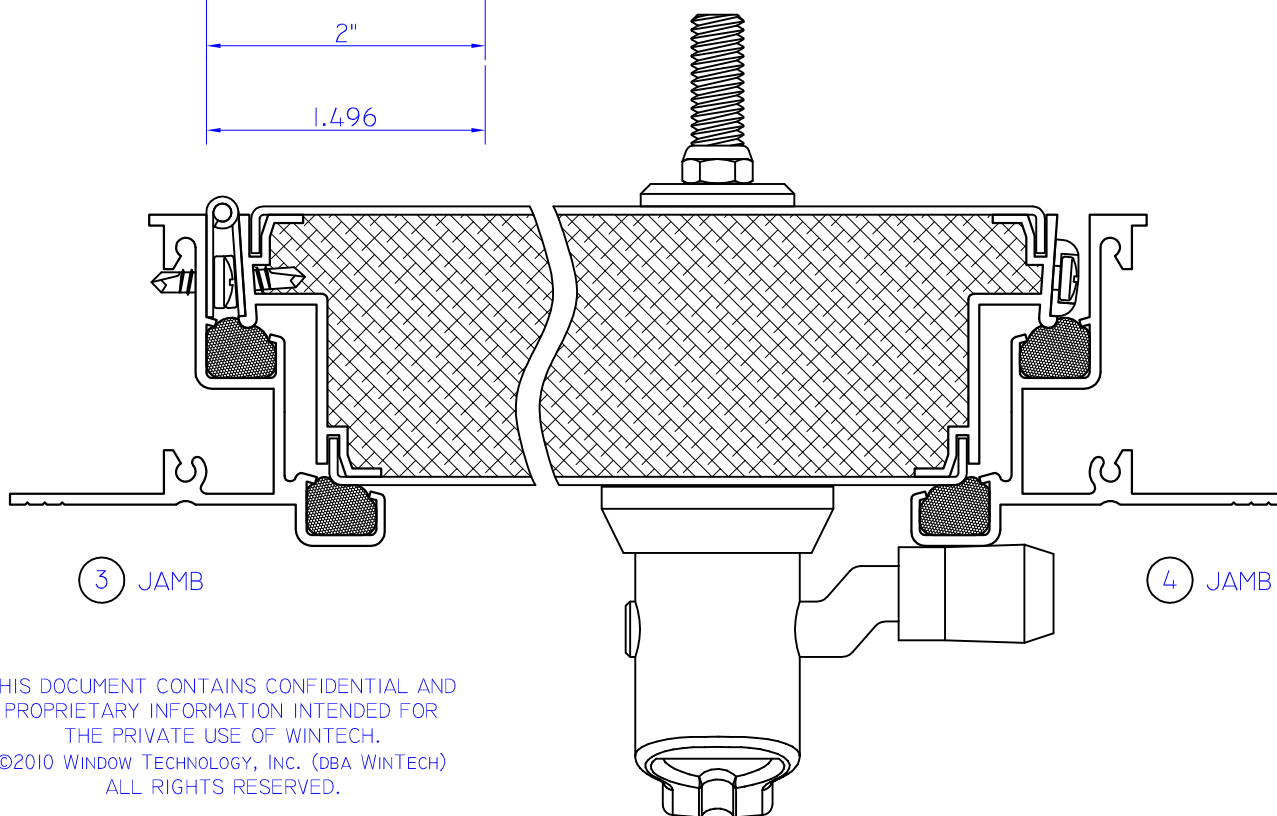

WINTeCH

ACCESS DOORS

P.O. BOX 480
 MONETT, MO 65708-0480

P: 417-235-7821
 F: 417-737-7140
www.wintechinc.com

AD2200

POSITIVE/INSWING
 NON THERMAL FRAME

OPTIONAL VIEW-PORT
 NOT SHOWN

THIS DOCUMENT CONTAINS CONFIDENTIAL AND
 PROPRIETARY INFORMATION INTENDED FOR
 THE PRIVATE USE OF WINTeCH.
 ©2010 WINDOW TECHNOLOGY, INC. (DBA WINTeCH)
 ALL RIGHTS RESERVED.