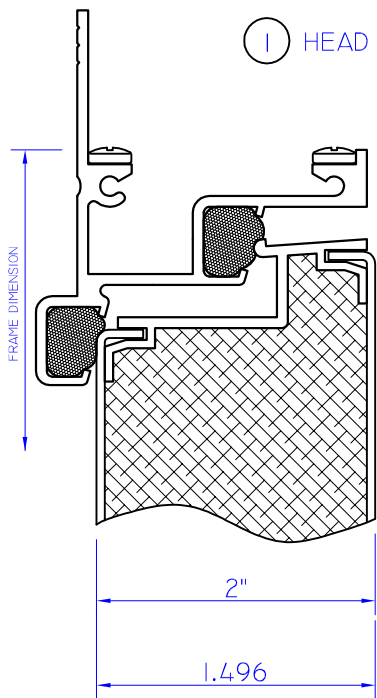

WINTeCH

ACCESS DOORS

P.O. BOX 480
 MONETT, MO 65708-0480

P: 417-235-7821
 F: 417-737-7140
www.wintechinc.com

AD2200

POSITIVE/INSWING
 NON THERMAL FRAME

OPTIONAL VIEW-PORT
 NOT SHOWN

THIS DOCUMENT CONTAINS CONFIDENTIAL AND
 PROPRIETARY INFORMATION INTENDED FOR
 THE PRIVATE USE OF WINTeCH.
 ©2010 WINDOW TECHNOLOGY, INC. (DBA WINTeCH)
 ALL RIGHTS RESERVED.