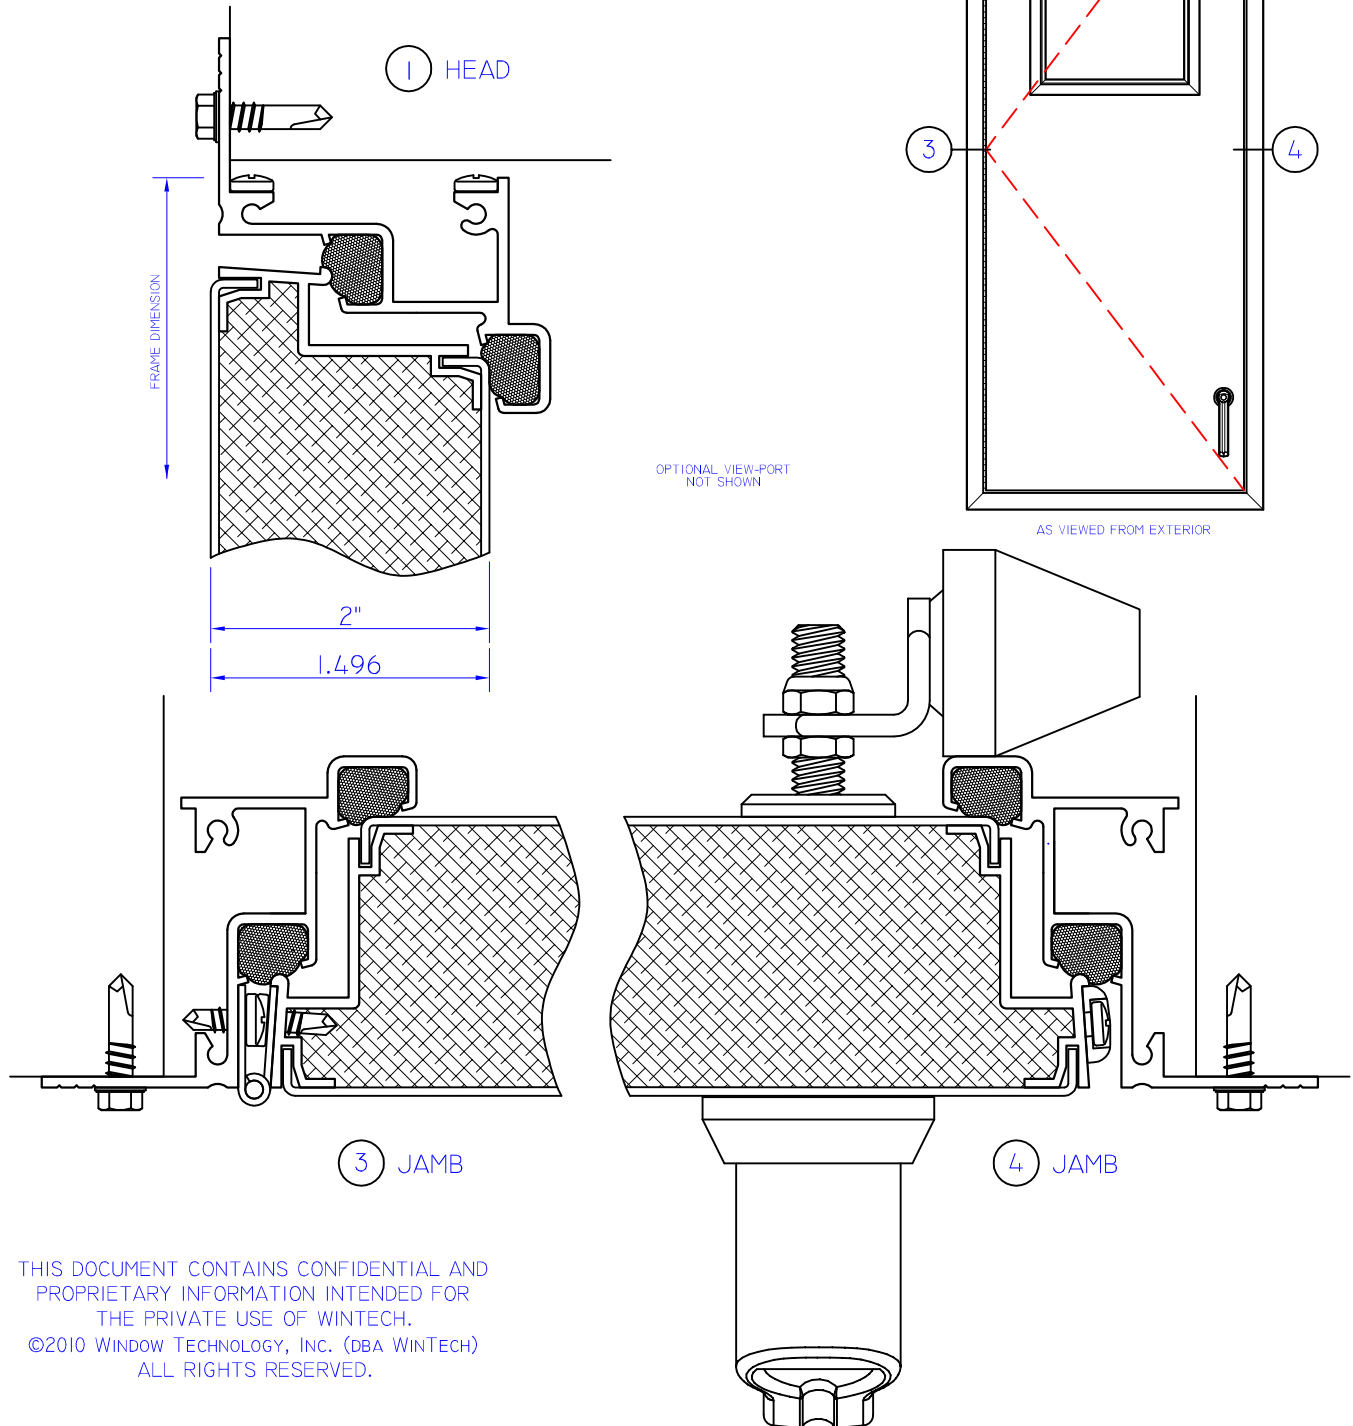

WINTeCH

ACCESS DOORS

P.O. BOX 480
MONETT, MO 65708-0480

P: 417-235-7821
F: 417-737-7140
www.wintechinc.com

AD2200

NEGATIVE/OUTSWING
NON THERMAL FRAME

THIS DOCUMENT CONTAINS CONFIDENTIAL AND PROPRIETARY INFORMATION INTENDED FOR THE PRIVATE USE OF WINTeCH.
©2010 WINDOW TECHNOLOGY, INC. (DBA WINTeCH) ALL RIGHTS RESERVED.