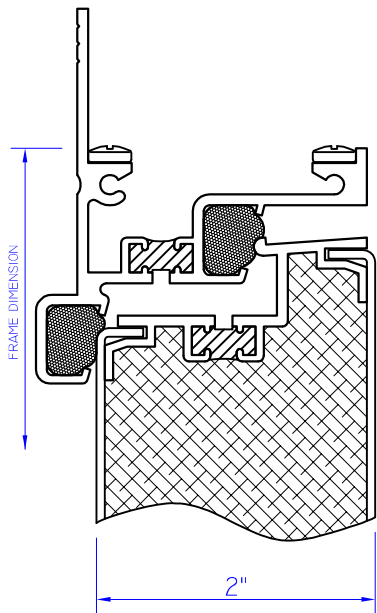

### AD2200T

POSITIVE/INSWING  
 THERMAL FRAME

OPTIONAL VIEW-PORT  
 NOT SHOWN

AS VIEWED FROM EXTERIOR

THIS DOCUMENT CONTAINS CONFIDENTIAL AND  
 PROPRIETARY INFORMATION INTENDED FOR  
 THE PRIVATE USE OF WINTeCH.  
 ©2010 WINDOW TECHNOLOGY, INC. (DBA WINTeCH)  
 ALL RIGHTS RESERVED.