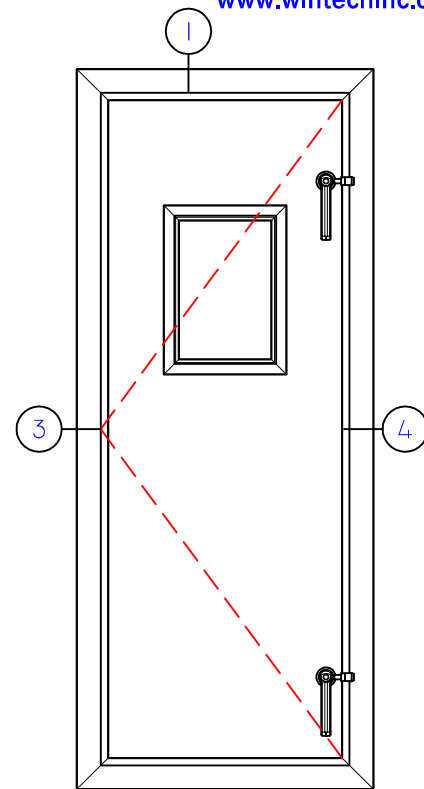

### AD2200T

POSITIVE/INSWING  
 THERMAL FRAME

OPTIONAL VIEW-PORT  
 NOT SHOWN

AS VIEWED FROM EXTERIOR

THIS DOCUMENT CONTAINS CONFIDENTIAL AND  
 PROPRIETARY INFORMATION INTENDED FOR  
 THE PRIVATE USE OF WINTeCH.  
 ©2010 WINDOW TECHNOLOGY, INC. (DBA WINTeCH)  
 ALL RIGHTS RESERVED.