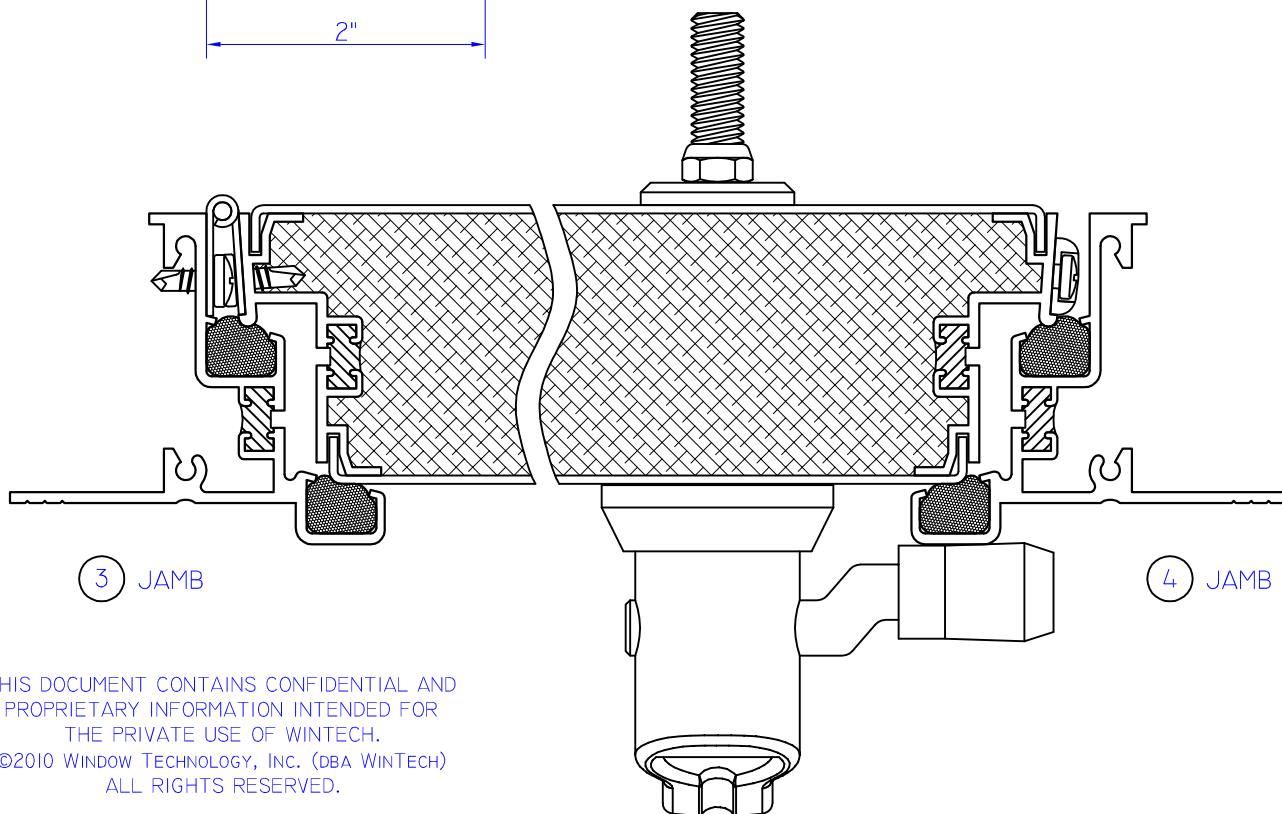

### AD2200T

POSITIVE/INSWING  
 THERMAL FRAME

OPTIONAL VIEW-PORT  
 NOT SHOWN

AS VIEWED FROM EXTERIOR

THIS DOCUMENT CONTAINS CONFIDENTIAL AND  
 PROPRIETARY INFORMATION INTENDED FOR  
 THE PRIVATE USE OF WINTeCH.  
 ©2010 WINDOW TECHNOLOGY, INC. (DBA WINTeCH)  
 ALL RIGHTS RESERVED.