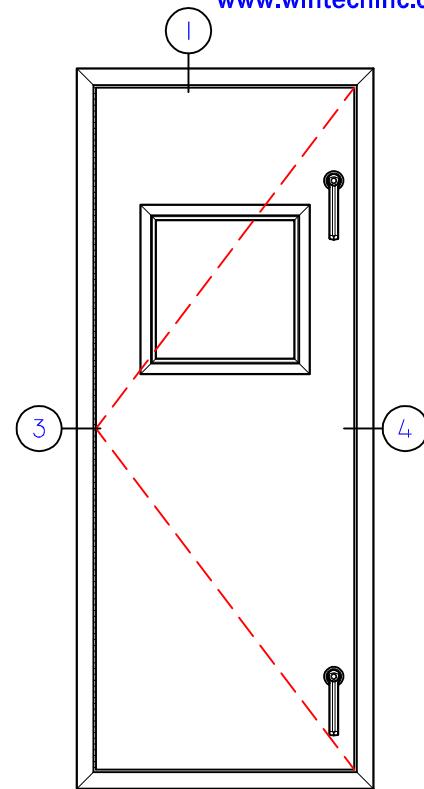

WINTeCH

ACCESS DOORS

P.O. BOX 480
MONETT, MO 65708-0480

P: 417-235-7821
F: 417-737-7140
www.wintechinc.com

AD2200T

NEGATIVE/OUTSWING
THERMAL FRAME

OPTIONAL VIEW-PORT
NOT SHOWN

THIS DOCUMENT CONTAINS CONFIDENTIAL AND
PROPRIETARY INFORMATION INTENDED FOR
THE PRIVATE USE OF WINTeCH.
©2010 WINDOW TECHNOLOGY, INC. (DBA WINTeCH)
ALL RIGHTS RESERVED.