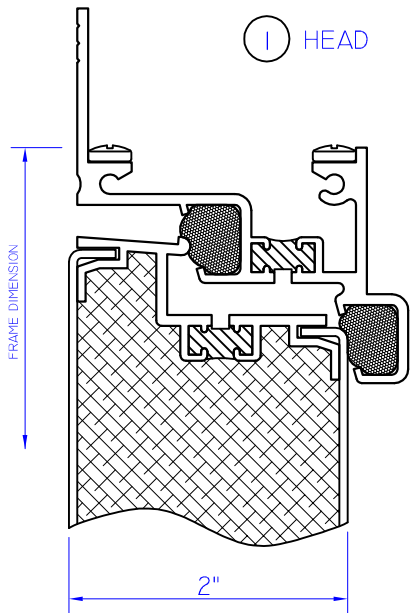

WINTeCH

ACCESS DOORS

P.O. BOX 480
MONETT, MO 65708-0480

P: 417-235-7821
F: 417-737-7140
www.wintechinc.com

AD2200T

NEGATIVE/OUTSWING
THERMAL FRAME

OPTIONAL VIEW-PORT
NOT SHOWN

THIS DOCUMENT CONTAINS CONFIDENTIAL AND
PROPRIETARY INFORMATION INTENDED FOR
THE PRIVATE USE OF WINTeCH.
©2010 WINDOW TECHNOLOGY, INC. (DBA WINTeCH)
ALL RIGHTS RESERVED.