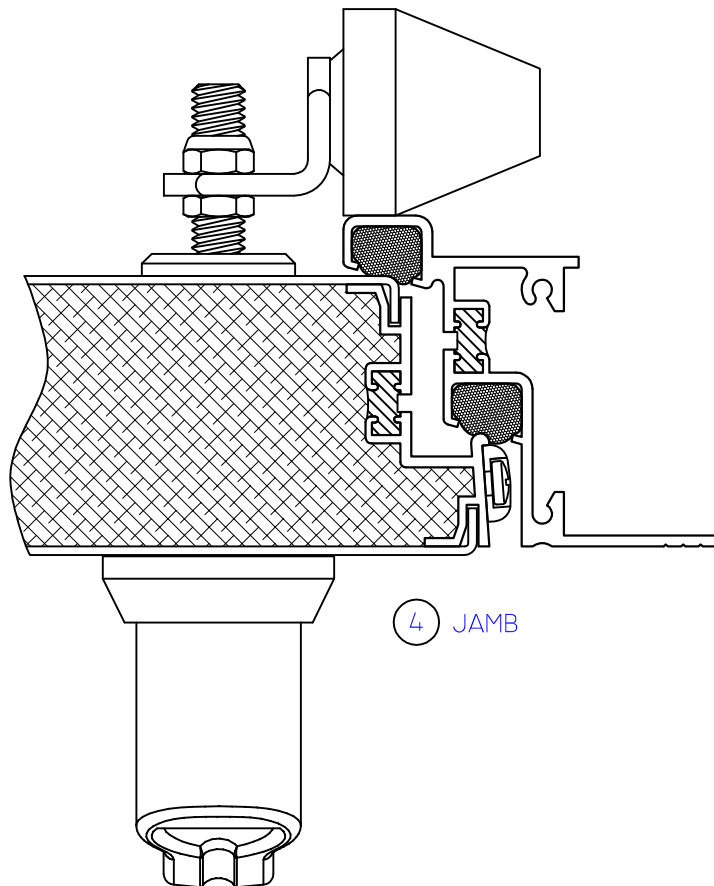

WINTeCH

ACCESS DOORS

P.O. BOX 480
MONETT, MO 65708-0480

P: 417-235-7821
F: 417-737-7140
www.wintechinc.com

AD2200T

NEGATIVE/OUTSWING
THERMAL FRAME

OPTIONAL VIEW-PORT
NOT SHOWN

THIS DOCUMENT CONTAINS CONFIDENTIAL AND
PROPRIETARY INFORMATION INTENDED FOR
THE PRIVATE USE OF WINTeCH.
©2010 WINDOW TECHNOLOGY, INC. (DBA WINTeCH)
ALL RIGHTS RESERVED.